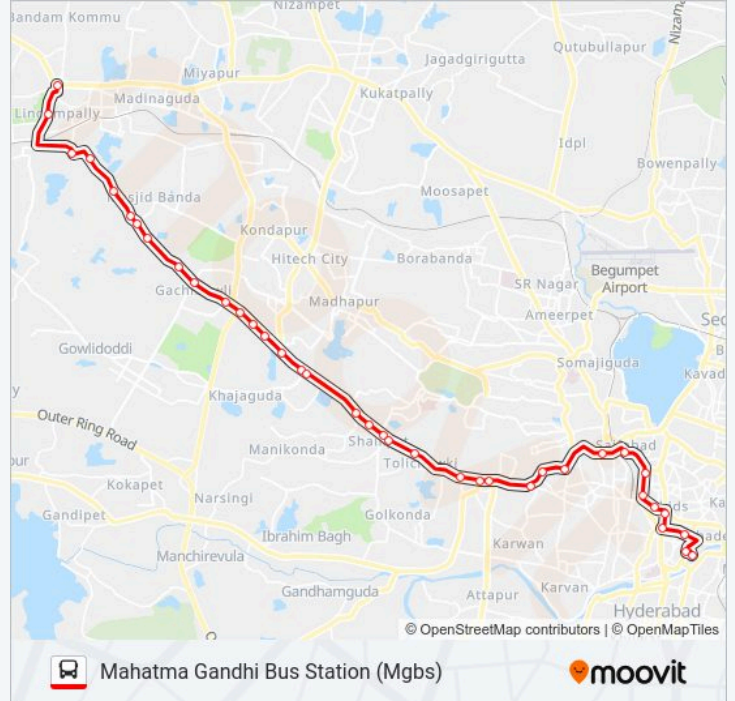

 **216L**

Lingampally Bus Station

Get The App

The 216L bus line (Lingampally Bus Station) has 2 routes. For regular weekdays, their operation hours are:

(1) Lingampally Bus Station: 10:00(2) Mahatma Gandhi Bus Station (Mgbs): 10:00

Use the Moovit App to find the closest 216L bus station near you and find out when is the next 216L bus arriving.

Direction: Lingampally Bus Station

38 stops

[VIEW LINE SCHEDULE](#)

Lingampally Bus Station
Gulmohar Colony
Alind Doyens Colony Bus Stop
Bhagyanagar Colony
Hcu Bus Depot
Hcu Telephone Exchange
Hyderabad Central University
Hyderabad Central University Gate 2
Gachibowli Stadium
liit Bus Stop
Indra Nagar
Gachibowli X Roads
Telecom Nagar
Cyberabad Police Commisioner Office
Roda Mistry College Bus Stop
Khajaguda Down
Hs Dargha
Shaikpet Nala
Galaxy Bus Stop
Brindavan Colony
Salarjung Colony Bus Stop

216L bus Time Schedule

Lingampally Bus Station Route Timetable:

Sunday	10:00
Monday	10:00
Tuesday	10:00
Wednesday	10:00
Thursday	10:00
Friday	10:00
Saturday	10:00

216L bus Info

Direction: Lingampally Bus Station

Masjid Banda

Hcu

Hcu Depot Bus Stop

Alind Doyens Colony Bus Stop

Gulmohar Park Bus Stop

Nallagandla Flyover Lingampally

Lingampally Bus Station

216L bus time schedules and route maps are available in an offline PDF at moovitapp.com. Use the Moovit App to see live bus times, train schedule or subway schedule, and step-by-step directions for all public transit in Hyderabad.