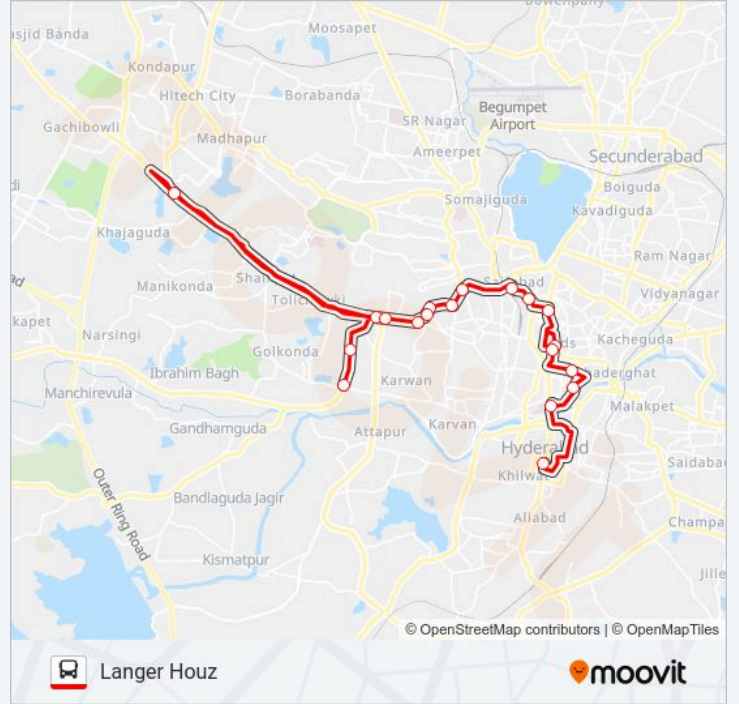

**65M bus Time Schedule**

Langer Houz Route Timetable:

Monday	06:05-20:55
Tuesday	06:05-20:55
Wednesday	06:05-20:55
Thursday	06:05-20:55
Friday	06:05-20:55
Saturday	06:05-20:55
Sunday	06:05-20:55

**65M bus Info**

**Direction:** Langer Houz

**Stops:** 19

**Trip Duration:** 39 min

**Line Summary:**

65M bus time schedules and route maps are available in an offline PDF at [moovitapp.com](https://moovitapp.com). Use the Moovit App to see live bus times, train schedule or subway schedule, and step-by-step directions for all public transit in Hyderabad.