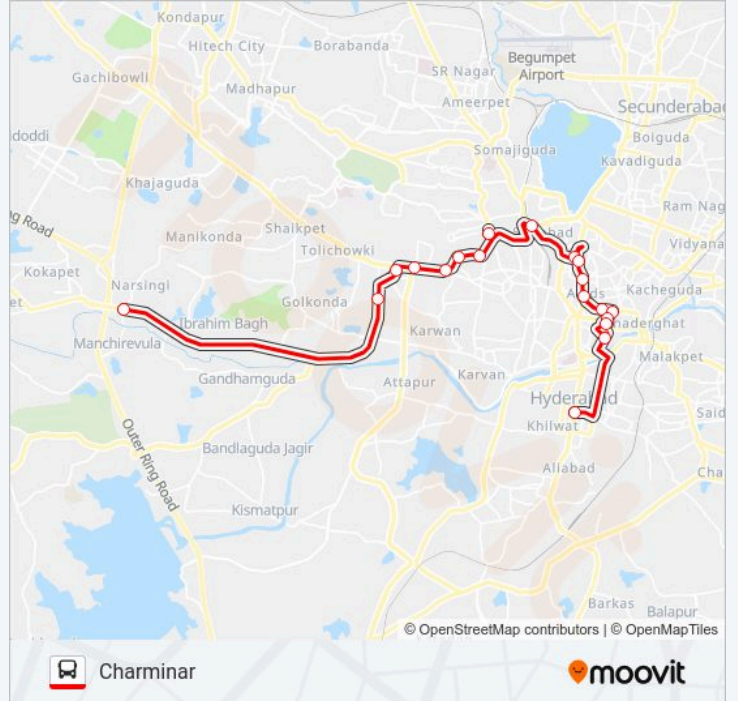

Direction: Langer Houz

19 stops

[VIEW LINE SCHEDULE](#)

- Charminar Bus Station
- Afzalgunj
- Central Bus Station (C.B.S)
- Koti
- Abids (G.P.O.)
- Abids (Big Bazar)
- Nizam College
- Assembly
- Lakdikapul Metro Station
- Masab Tank / Potti Sriramulu Nagar
- N.M.D.C.
- Sarojini Devi Eye Hospital
- Mehdapatnam Corner
- Mehdapatnam Bus Station
- Rethi Bowli
- Rethibowli
- Nanal Nagar Bus Stop
- Flour Mill

65M bus Time Schedule

Langer Houz Route Timetable:

Monday	06:05-20:55
Tuesday	06:05-20:55
Wednesday	06:05-20:55
Thursday	06:05-20:55
Friday	06:05-20:55
Saturday	06:05-20:55
Sunday	06:05-20:55

65M bus Info

Direction: Langer Houz

Stops: 19

Trip Duration: 39 min

Line Summary: