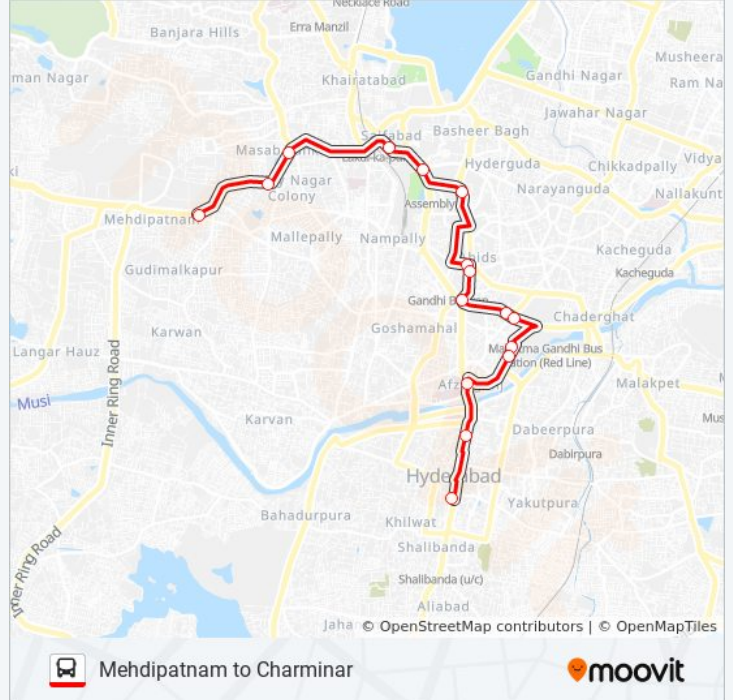

### 63M bus Info

**Direction:** Charminar

**Stops:** 15

**Trip Duration:** 25 min

**Line Summary:**

### Direction: Mehdiapatnam Bus Stop

15 stops

[VIEW LINE SCHEDULE](#)

- Charminar Bus Station
- High Court (Post Office)
- Afzalgunj
- Central Bus Station (C.B.S)
- Putili Bowli
- Koti
- Mozamjahi Market (Gandhi Bhavan)
- Abids (G.P.O.)
- Abids Police Station
- Nizam College
- Assembly
- Lakdikapul Metro Station
- Masab Tank / Potti Sriramulu Nagar
- N.M.D.C.
- Mehdiapatnam Bus Station

### 63M bus Time Schedule

Mehdiapatnam Bus Stop Route Timetable:

Sunday	07:13 - 20:16
Monday	07:13 - 20:16
Tuesday	07:13 - 20:16
Wednesday	07:13 - 20:16
Thursday	07:13 - 20:16
Friday	07:13 - 20:16
Saturday	07:13 - 20:16

### 63M bus Info

**Direction:** Mehdiapatnam Bus Stop

**Stops:** 15

**Trip Duration:** 25 min

**Line Summary:**

63M bus time schedules and route maps are available in an offline PDF at moovitapp.com. Use the [Moovit App](#) to see live bus times, train schedule or subway schedule, and step-by-step directions for all public transit in Hyderabad.