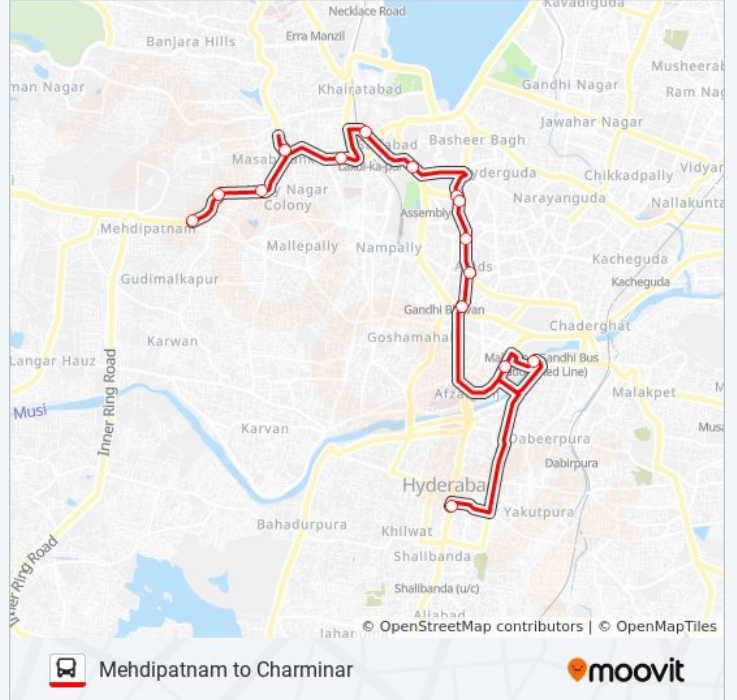

Use the Moovit App to find the closest 63M bus station near you and find out when is the next 63M bus arriving.

### Direction: Charminar

15 stops

[VIEW LINE SCHEDULE](#)

- Mehdipatnam Bus Station
- Sarojini Devi Eye Hospital
- N.M.D.C.
- Masab Tank Bus Stop
- Ac Guards
- Lakdikapul
- Assembly
- Basheerbagh (L.B.Stadium)
- Nizam College
- Abids
- Abids (Big Bazar)
- Mozamjahi Market (Gandhi Bhavan)
- M.G.B.S.
- Central Bus Station (C.B.S)
- Charminar Bus Station

### 63M bus Info

**Direction:** Charminar

**Stops:** 15

**Trip Duration:** 25 min

**Line Summary:**

### Direction: Mehdiapatnam Bus Stop

15 stops

[VIEW LINE SCHEDULE](#)

- Charminar Bus Station
- High Court (Post Office)
- Afzalgunj
- Central Bus Station (C.B.S)
- Putili Bowli
- Koti
- Mozamjahi Market (Gandhi Bhavan)
- Abids (G.P.O.)
- Abids Police Station
- Nizam College
- Assembly
- Lakdikapul Metro Station
- Masab Tank / Potti Sriramulu Nagar
- N.M.D.C.
- Mehdiapatnam Bus Station