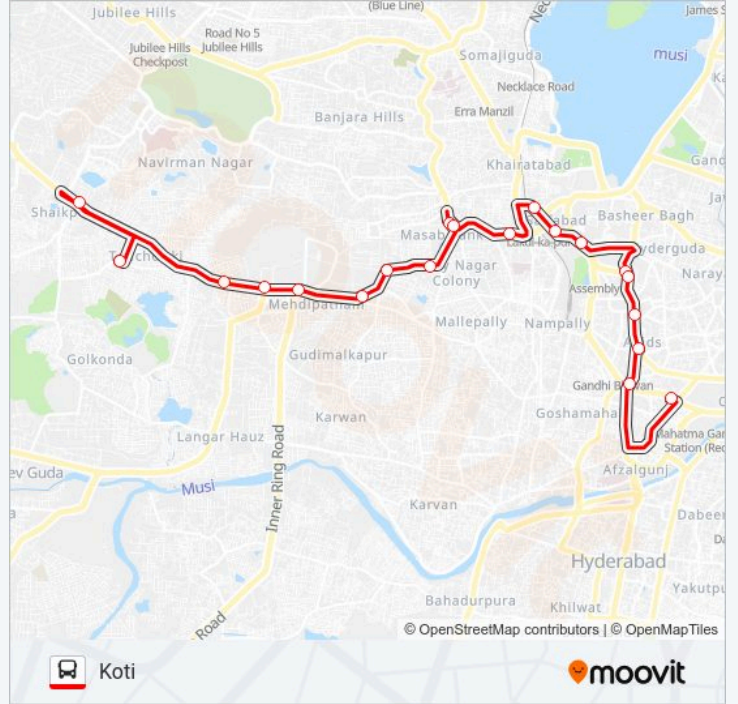

142S Line

Koti

Get The App

The 142S bus line (Koti) has 2 routes. For regular weekdays, their operation hours are:

(1) Koti: 06:51-20:01(2) Virat Nagar: 07:35-20:45

Use the Moovit App to find the closest 142S bus station near you and find out when is the next 142S bus arriving.

Direction: Koti

20 stops

[VIEW LINE SCHEDULE](#)

Virat Nagar
Tolichowki
Salarjung Colony Bus Stop
Nanal Nagar
Rethibowli Bus Stop
Mehdipatnam Bus Station
Sarojini Devi Eye Hospital
N.M.D.C.
Masab Tank
Masab Tank Bus Stop
Ac Guards
Lakdikapul
Lakdikapul Metro Station
Assembly
Basheerbagh (L.B.Stadium)
Nizam College
Abids
Abids (Big Bazar)
Mozamjahi Market (Gandhi Bhavan)
Koti

142S bus Time Schedule

Koti Route Timetable:

Monday	06:51-20:01
Tuesday	06:51-20:01
Wednesday	06:51-20:01
Thursday	06:51-20:01
Friday	06:51-20:01
Saturday	06:51-20:01
Sunday	06:51-20:01

142S bus Info**Direction:** Koti**Stops:** 20**Trip Duration:** 30 min**Line Summary:**

Direction: Virat Nagar

17 stops

[VIEW LINE SCHEDULE](#)

- Koti
- Mozamjahi Market (Gandhi Bhavan)
- Abids (G.P.O.)
- Abids (Big Bazar)
- Nizam College
- Assembly
- Lakdikapul Metro Station
- Masab Tank
- Masab Tank / Potti Sriramulu Nagar
- N.M.D.C.
- Sarojini Devi Eye Hospital
- Mehdipatnam Bus Station
- Rethibowli
- Nanal Nagar
- Salarjung Colony Bus Stop
- Tolichowki
- Virat Nagar