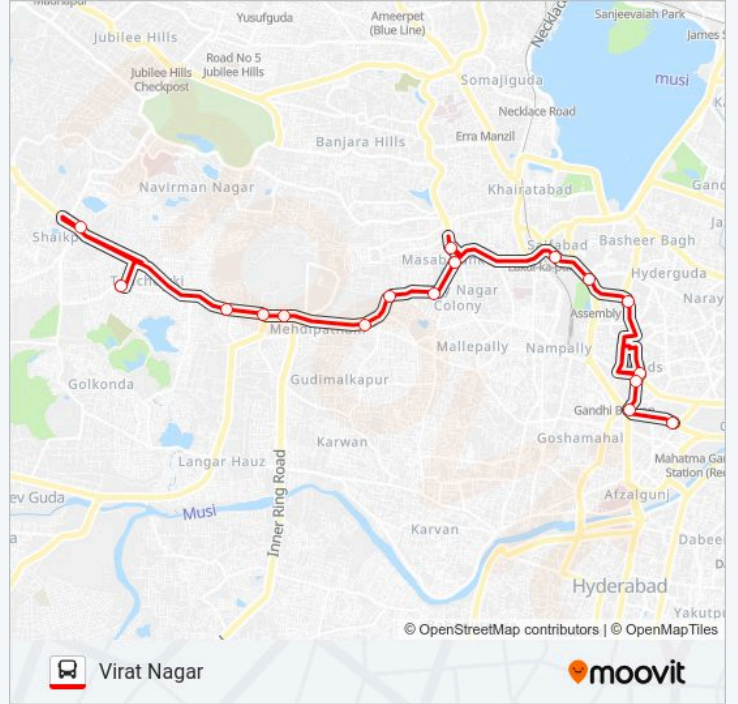

142S Line

Koti

Get The App

The 142S bus line (Koti) has 2 routes. For regular weekdays, their operation hours are:

(1) Koti: 06:51-20:01(2) Virat Nagar: 07:35-20:45

Use the Moovit App to find the closest 142S bus station near you and find out when is the next 142S bus arriving.

Direction: Koti

20 stops

[VIEW LINE SCHEDULE](#)

Virat Nagar
Tolichowki
Salarjung Colony Bus Stop
Nanal Nagar
Rethibowli Bus Stop
Mehdipatnam Bus Station
Sarojini Devi Eye Hospital
N.M.D.C.
Masab Tank
Masab Tank Bus Stop
Ac Guards
Lakdikapul
Lakdikapul Metro Station
Assembly
Basheerbagh (L.B.Stadium)
Nizam College
Abids
Abids (Big Bazar)
Mozamjahi Market (Gandhi Bhavan)
Koti

Direction: Virat Nagar

17 stops

[VIEW LINE SCHEDULE](#)

- Koti
- Mozamjahi Market (Gandhi Bhavan)
- Abids (G.P.O.)
- Abids (Big Bazar)
- Nizam College
- Assembly
- Lakdikapul Metro Station
- Masab Tank
- Masab Tank / Potti Sriramulu Nagar
- N.M.D.C.
- Sarojini Devi Eye Hospital
- Mehdipatnam Bus Station
- Rethibowli
- Nanal Nagar
- Salarjung Colony Bus Stop
- Tolichowki
- Virat Nagar

Direction: Virat Nagar

Stops: 17

Trip Duration: 25 min

Line Summary:

142S bus time schedules and route maps are available in an offline PDF at moovitapp.com. Use the Moovit App to see live bus times, train schedule or subway schedule, and step-by-step directions for all public transit in Hyderabad.