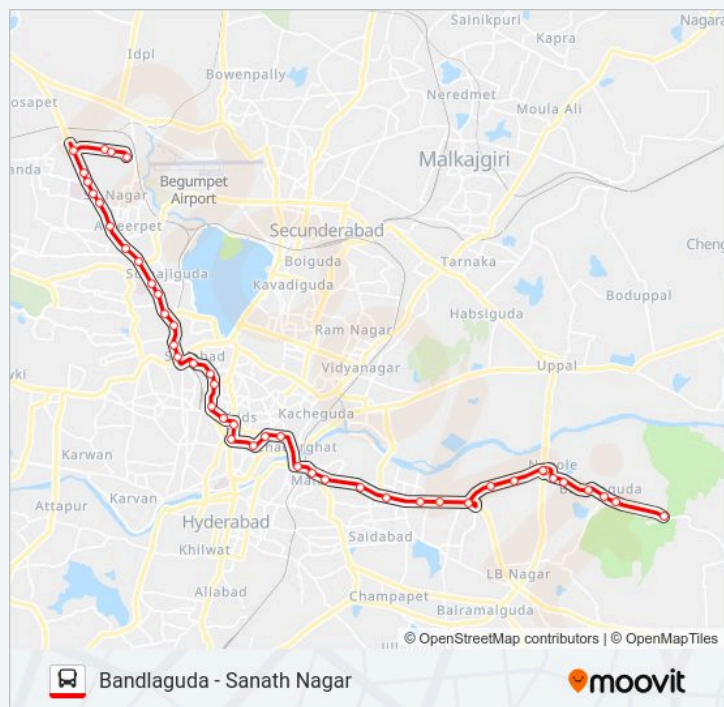

Line Summary:

Kothapet Fruit Market

Chaitanyapuri

Dilsukhnagar Bus Station (Opposite Side)

T.V.Tower / Moosaram Bagh

Malakpet Super Bazar

Yashoda Hospital

Nalgonda X Roads

Chaderghat

Koti Womens College

Koti Bus Terminal

Koti

Mozamjahi Market (Gandhi Bhavan)

Abids (G.P.O.)

Nampally Station Road Bus Stop

Nampally

Nampally Grand Plaza

Assembly

Lakdikapul Metro Station

Lakdikapul

Chintal Basti

Khairtabad

Eenadu

Erramanzil

Nims Bus Stop

Panjagutta Colony Bus Stop

Ameerpet Bus Stop

Mythrivanam

S.R.Nagar

E.S.I.Hospital

E.S.I.Hospital Metro Station

Erragadda F.C.I.

Erragadda