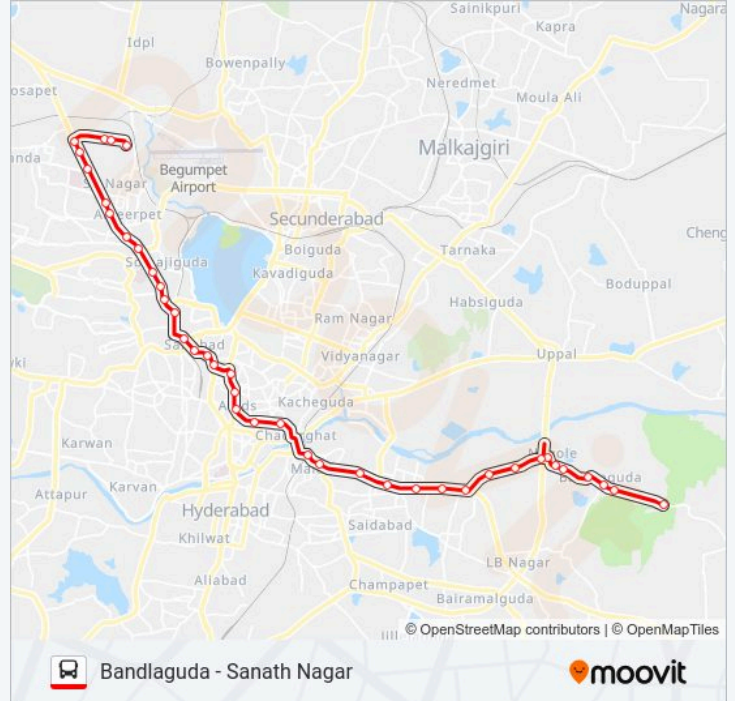

**158 Line****Bandlaguda - Sanath Nagar**[Get The App](#)

The 158 bus line (Bandlaguda - Sanath Nagar) has 2 routes. For regular weekdays, their operation hours are:

(1) Bandlaguda Bus Stop: 10:00(2) Sanath Nagar Bus Depot: 10:00

**158 bus Time Schedule**

Bandlaguda Bus Stop Route Timetable:

Monday	10:00
Tuesday	10:00
Wednesday	10:00
Thursday	10:00
Friday	10:00
Saturday	10:00
Sunday	10:00

**158 bus Info****Direction:** Bandlaguda Bus Stop**Stops:** 40**Trip Duration:** 57 min**Line Summary:**

Anand Nagar

Sri Indraprastha Colony

Bandlaguda Bus Depot

**Direction: Sanath Nagar Bus Depot**

45 stops

[VIEW LINE SCHEDULE](#)

Bandlaguda Bus Depot

Sri Indraprastha Colony