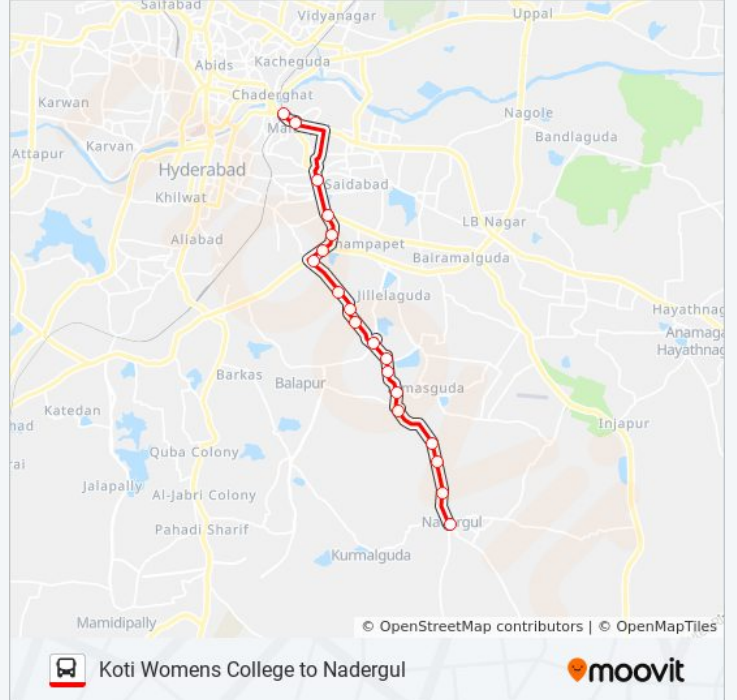

## Koti Womens College to Nadergul

Get The App

The 203N bus line (Koti Womens College to Nadergul) has 2 routes. For regular weekdays, their operation hours are:  
(1) Koti Womens College: 06:20 - 21:30(2) Nadergul: 05:00 - 21:40  
Use the Moovit App to find the closest 203N bus station near you and find out when is the next 203N bus arriving.

### 203N bus Time Schedule

Koti Womens College Route Timetable:

Sunday	06:20 - 21:30
Monday	06:20 - 21:30
Tuesday	06:20 - 21:30
Wednesday	06:20 - 21:30
Thursday	06:20 - 21:30
Friday	06:20 - 21:30
Saturday	06:20 - 21:30

### 203N bus Info

**Direction:** Koti Womens College

**Stops:** 20

**Trip Duration:** 33 min

**Line Summary:**

## 203N bus Info

**Direction:** Nadergul

**Stops:** 19

**Trip Duration:** 30 min

**Line Summary:**

203N bus time schedules and route maps are available in an offline PDF at [moovitapp.com](https://moovitapp.com). Use the [Moovit App](#) to see live bus times, train schedule or subway schedule, and step-by-step directions for all public transit in Hyderabad.