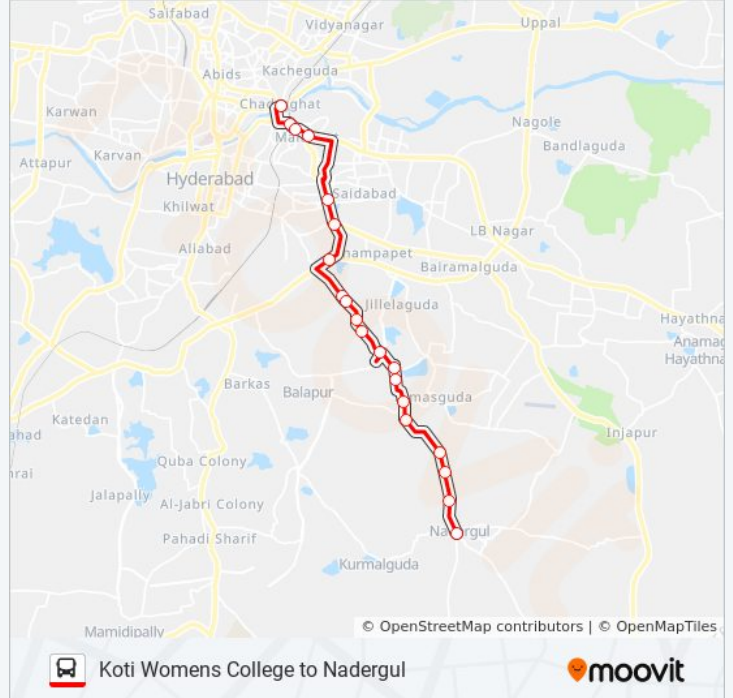

## Koti Womens College to Nadergul

Get The App

The 203N bus line (Koti Womens College to Nadergul) has 2 routes. For regular weekdays, their operation hours are:  
(1) Koti Womens College: 06:20 - 21:30(2) Nadergul: 05:00 - 21:40  
Use the Moovit App to find the closest 203N bus station near you and find out when is the next 203N bus arriving.

### Direction: Koti Womens College

20 stops

[VIEW LINE SCHEDULE](#)

Nadargul  
Mvsr Engineering College  
Sri Nilaya Township  
Gandhi Nagar  
Peddabavi Badangpet  
Badangpet  
Udyog Nagar  
Lenin Nagar Bus Stop  
Balapur X Road  
Midhani Township Bus Stop  
Dhatu Nagar  
Bdl Bus Stop  
Midhani Bus Stop  
Owaisi Hospital  
Is Sadan  
Saidabad H.F.E.C. Function Hall  
Yashoda Hospital  
Nalgonda X Roads  
Chaderghat Bus Stop  
Chadarghat

### 203N bus Time Schedule

Koti Womens College Route Timetable:

Sunday	06:20 - 21:30
Monday	06:20 - 21:30
Tuesday	06:20 - 21:30
Wednesday	06:20 - 21:30
Thursday	06:20 - 21:30
Friday	06:20 - 21:30
Saturday	06:20 - 21:30

### 203N bus Info

**Direction:** Koti Womens College

**Stops:** 20

**Trip Duration:** 33 min

**Line Summary:**