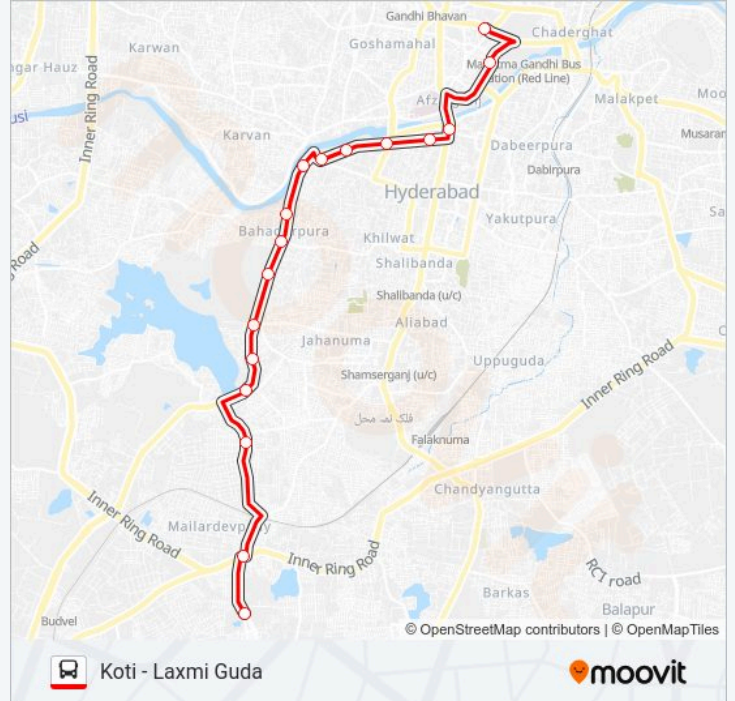

95M

Koti - Laxmi Guda

Get The App

The 95M bus line (Koti - Laxmi Guda) has 2 routes. For regular weekdays, their operation hours are:

(1) Koti: 10:00(2) Laxmi Guda: 10:00

Use the Moovit App to find the closest 95M bus station near you and find out when is the next 95M bus arriving.

**Direction: Koti**

17 stops

[VIEW LINE SCHEDULE](#)

- Laxmi Guda
- Mylardevpally Bus Stop
- Nawab Saheb Kunta
- Danama Jhopdi
- Mir Alam Tank Filter Beds
- Thadban
- Nehru Zoological Park
- Bahadurpura
- Bahadurpura Police Station
- Puranapool Mastan Gati
- Puranapool Out Post
- Petla Burj
- City College
- Madina
- Nayapul
- Central Bus Station (C.B.S)
- Koti

**95M bus Time Schedule**

Koti Route Timetable:

Sunday	10:00
Monday	10:00
Tuesday	10:00
Wednesday	10:00
Thursday	10:00
Friday	10:00
Saturday	10:00

**95M bus Info**

**Direction:** Koti

**Stops:** 17

**Trip Duration:** 24 min

**Line Summary:**

**Direction: Laxmi Guda**

17 stops

[VIEW LINE SCHEDULE](#)

- Koti
- Central Bus Station (C.B.S)
- Nayapul
- Madina
- City College
- Petla Burj
- Puranapool Out Post
- Puranapool Mastan Gati
- Bahadurpura Police Station
- Bahadurpura
- Nehru Zoological Park
- Thadban
- Mir Alam Tank Filter Beds
- Danama Jhopdi
- Nawab Saheb Kunta
- Mylardevpally Bus Stop
- Laxmi Guda