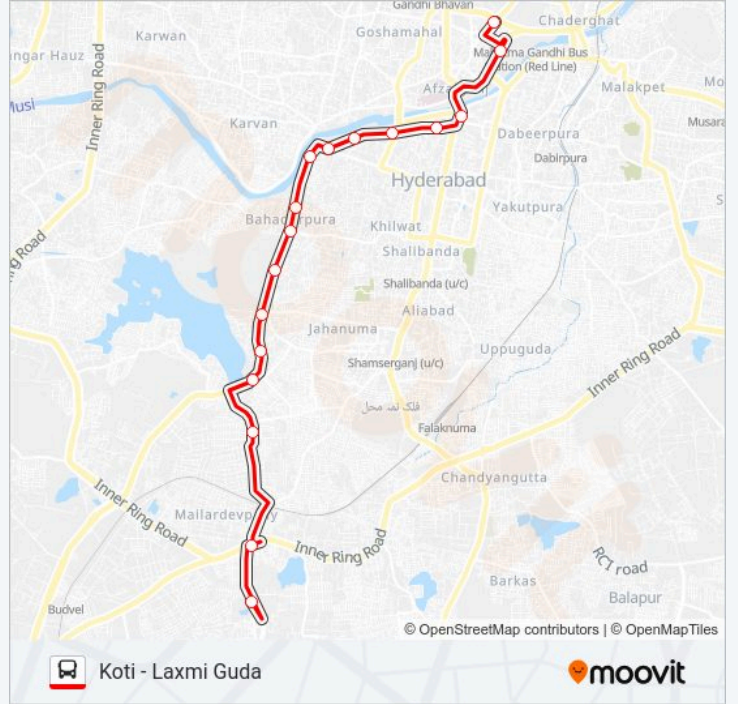

95M bus time schedules and route maps are available in an offline PDF at moovitapp.com. Use the Moovit App to see live bus times, train schedule or subway schedule, and step-by-step directions for all public transit in Hyderabad.

© 2024 Moovit - All Rights Reserved