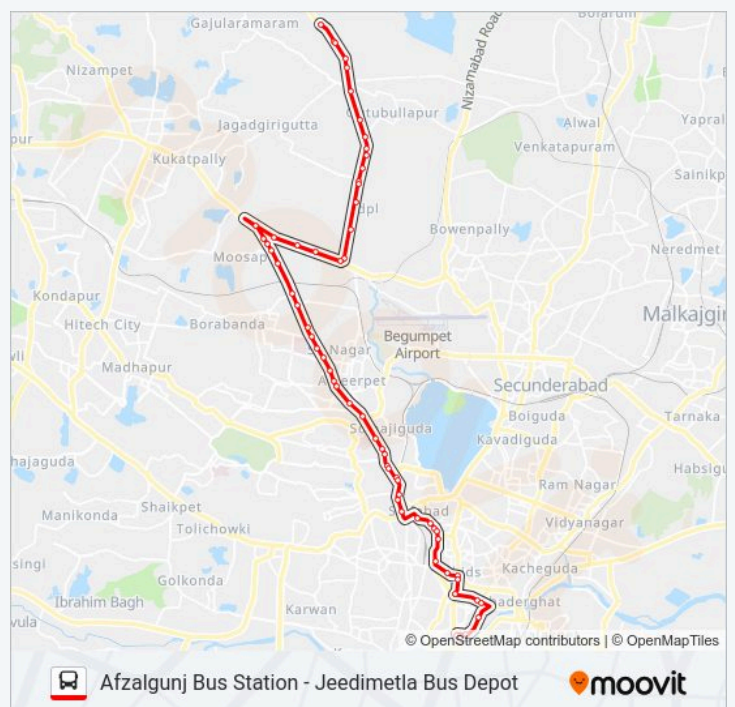

Khairtabad

Khairtabad

Eenadu

Khairatabad Rta Bus Stop

Erramanzil Bus Stop

**9K bus Time Schedule**

Jeedimetla Bus Depot Route Timetable:

Sunday	06:25 - 23:50
Monday	06:25 - 23:50
Tuesday	06:25 - 23:50
Wednesday	06:25 - 23:50
Thursday	06:25 - 23:50
Friday	06:25 - 23:50
Saturday	06:25 - 23:50

**9K bus Info**

**Direction:** Jeedimetla Bus Depot

**Stops:** 62

**Trip Duration:** 66 min

**Line Summary:**

Erramanzil

Nims Bus Stop

Panjagutta Colony Bus Stop