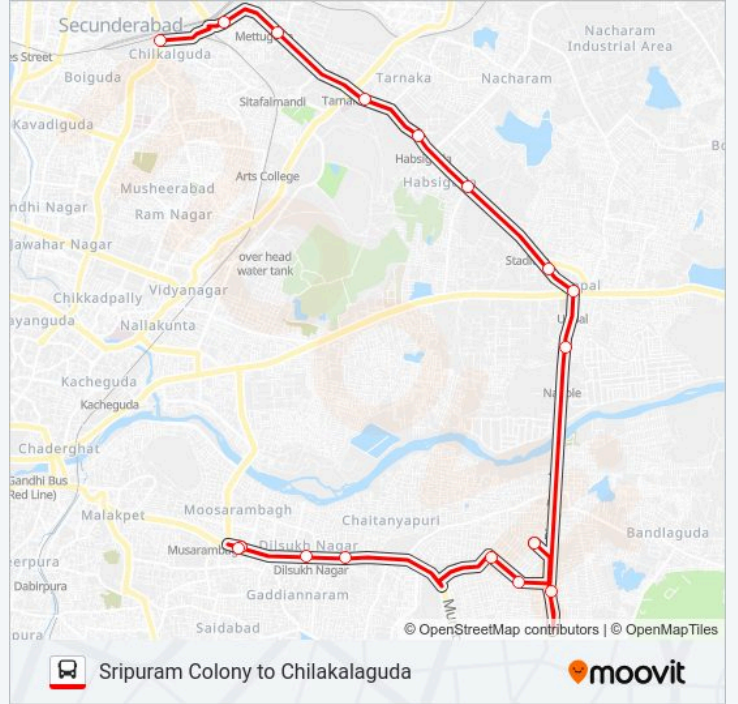

**90M Line****Sripuram Colony to Chilakalaguda**[Get The App](#)

The 90M bus line (Sripuram Colony to Chilakalaguda) has 2 routes. For regular weekdays, their operation hours are:  
(1) Chilakalaguda: 04:45-17:15(2) Moosarambagh Bus Stop: 05:55-19:00  
Use the Moovit App to find the closest 90M bus station near you and find out when is the next 90M bus arriving.

**Direction: Moosarambagh Bus Stop**

17 stops

[VIEW LINE SCHEDULE](#)

- Secunderabad/Chilkaiguda Circle Bus Stop
- Alugadda Baavi South Bus Stop
- Mettuguda
- Tarnaka
- Habsiguda
- National Geophysical Research Institute (N.G.R.I)
- Survey Of India
- Uppal X Road Bus Stop
- Saraswathi Nagar
- Snehapuri Colony
- Alkapuri
- Baba Temple Alkapuri
- Rk Puram
- Chaitanyapuri
- Dilsukhnagar Bus Station (Opposite Side)
- T.V.Tower / Moosaram Bagh
- T.V.Tower / Moosaram Bagh

**90M bus Time Schedule**

Moosarambagh Bus Stop Route Timetable:

Monday	05:55-19:00
Tuesday	05:55-19:00
Wednesday	05:55-19:00
Thursday	05:55-19:00
Friday	05:55-19:00
Saturday	05:55-19:00
Sunday	05:55-19:00

**90M bus Info**

**Direction:** Moosarambagh Bus Stop

**Stops:** 17

**Trip Duration:** 33 min

**Line Summary:**

90M bus time schedules and route maps are available in an offline PDF at [moovitapp.com](https://moovitapp.com). Use the Moovit App to see live bus times, train schedule or subway schedule, and step-by-step directions for all public transit in Hyderabad.