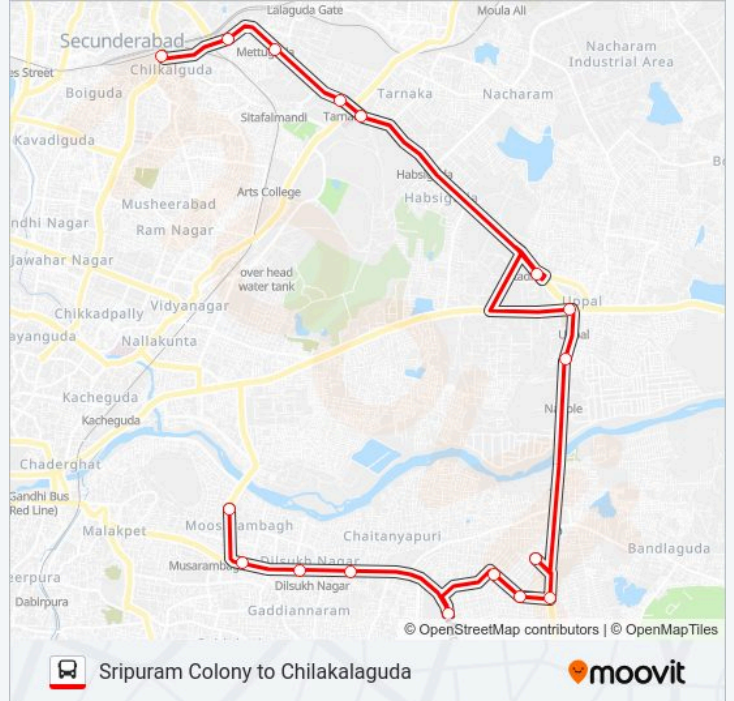

**90M Line****Sripuram Colony to Chilakalaguda**[Get The App](#)

The 90M bus line (Sripuram Colony to Chilakalaguda) has 2 routes. For regular weekdays, their operation hours are:  
(1) Chilakalaguda: 04:45-17:15(2) Moosarambagh Bus Stop: 05:55-19:00  
Use the Moovit App to find the closest 90M bus station near you and find out when is the next 90M bus arriving.

**Direction: Chilakalaguda**

17 stops

[VIEW LINE SCHEDULE](#)

Sripuram Colony  
T.V.Tower / Moosaram Bagh  
Dilsukhnagar  
Chaitanyapuri  
Kothapet  
Rk Puram  
Baba Temple Alkapuri  
Alkapuri  
Snehapuri Colony  
Inner Ring Road  
Uppal Circle  
Survey Of India  
Tarnaka  
Tarnaka Metro Station  
Mettuguda  
Alugadda Baavi South  
Secunderabad/Chilkalguda Circle Bus Stop

**90M bus Time Schedule**

Chilakalaguda Route Timetable:

Monday	04:45-17:15
Tuesday	04:45-17:15
Wednesday	04:45-17:15
Thursday	04:45-17:15
Friday	04:45-17:15
Saturday	04:45-17:15
Sunday	04:45-17:15

**90M bus Info****Direction:** Chilakalaguda**Stops:** 17**Trip Duration:** 32 min**Line Summary:**

**Direction: Moosarambagh Bus Stop**

17 stops

[VIEW LINE SCHEDULE](#)

- Secunderabad/Chilkaiguda Circle Bus Stop
- Alugadda Baavi South Bus Stop
- Mettuguda
- Tarnaka
- Habsiguda
- National Geophysical Research Institute (N.G.R.I)
- Survey Of India
- Uppal X Road Bus Stop
- Saraswathi Nagar
- Snehapuri Colony
- Alkapuri
- Baba Temple Alkapuri
- Rk Puram
- Chaitanyapuri
- Dilsukhnagar Bus Station (Opposite Side)
- T.V.Tower / Moosaram Bagh
- T.V.Tower / Moosaram Bagh