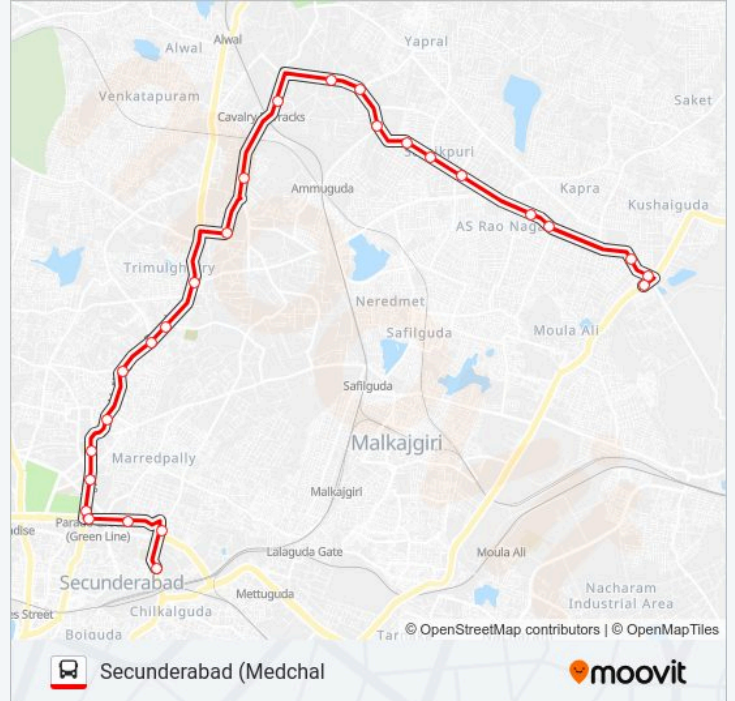

Vikrampur

H.P.S. High School Vikrampur

Jubilee Bus Station

Patny

Parade Ground Metro Station

W Marredpally Cross

Sangeeth

Secunderabad Uppal Bus Stop/Blue Sea

24E bus time schedules and route maps are available in an offline PDF at moovitapp.com. Use the Moovit App to see live bus times, train schedule or subway schedule, and step-by-step directions for all public transit in Hyderabad.

© 2024 Moovit - All Rights Reserved