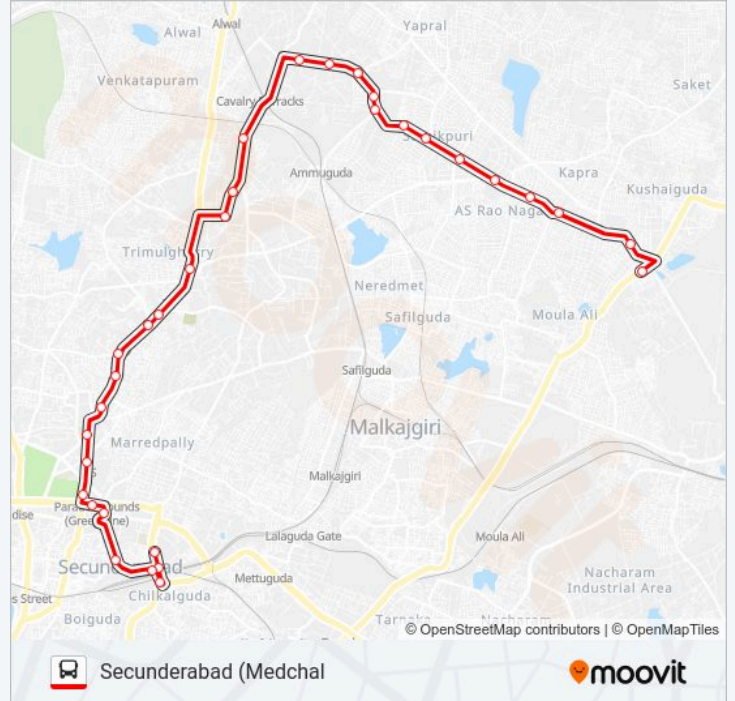

Use the Moovit App to find the closest 24E bus station near you and find out when is the next 24E bus arriving.

Direction: ECIL X Road

32 stops

[VIEW LINE SCHEDULE](#)

- Secunderabad Uppal Bus Stop/Blue Sea
- Secunderabad Tsrtd Rathifile Bus Station
- Secunderabad/Chilkaiguda Circle Bus Stop
- Secunderabad Tsrtd Rathifile Bus Station
- Secunderabad Bus Station (Gurudwara)
- Secunderabad Y.M.C.A.
- Parade Ground Metro Station
- Patny
- Jubilee Bus Station
- H.P.S. High School Vikrampur
- Vikrampur
- Karkhana
- Karkhana Temple Arch
- Hanuman Temple (Tirumalgherry)
- Hanuman Temple Bus Stop
- Tirumalgherry Bus Stop
- Lalbazar Circle
- Eme Gurudwara
- Nagmandir
- Eagle Chowk
- E.M.E. Center

24E bus Info

Direction: ECIL X Road

Stops: 32

Trip Duration: 40 min

Line Summary:

Ammuguda Bazar

Kandiguda Church

Vivekanandapuram Chowk

Nirmal Nagar

Sainikpuri Shopping Complex

Vayupuri Bus Stop

Sainikpuri

Officer'S Colony

Doctor As Rao Nagar Road

North Kamala Nagar

ECIL X Roads

Direction: Secunderabad (Medchal)

26 stops

[VIEW LINE SCHEDULE](#)

ECIL X Roads

ECIL X Road

North Kamala Nagar

Bhashyam As Rao Nagar

Officer'S Colony