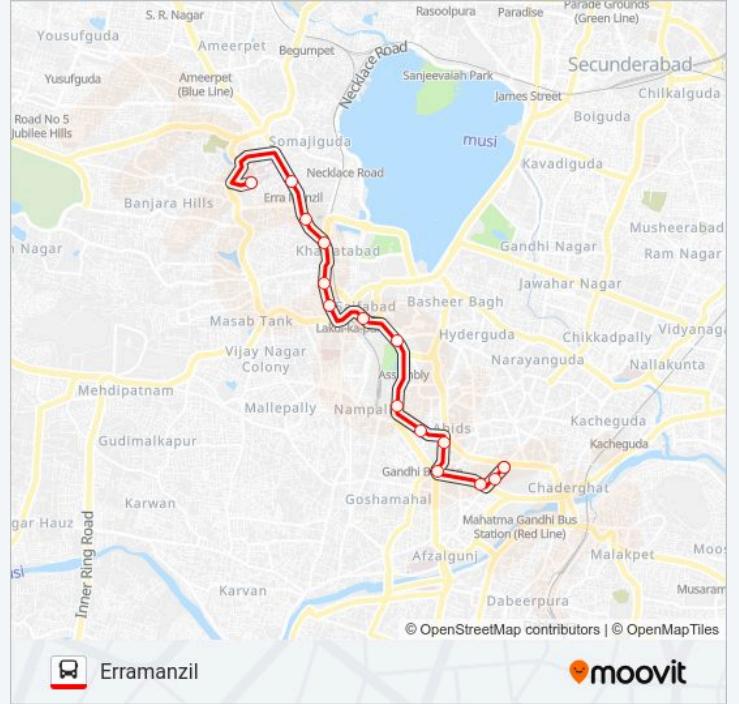

Direction: Koti Bus Terminus

15 stops

[VIEW LINE SCHEDULE](#)

- Erramanzil Colony
- Punjagutta
- Erramanzil
- Khairatabad Rta
- Khairatabad Bus Stop
- Shaadan College
- Lakdikapul
- Telephone Bhavan
- Accountant General (A & G) Office / Birla Mandir
- Assembly
- Nizam College
- Abids
- Abids (Big Bazar)
- Bank Street Koti
- Koti Bus Terminal

135 bus Time Schedule

Koti Bus Terminus Route Timetable:

Monday	07:45-20:20
Tuesday	07:45-20:20
Wednesday	07:45-20:20
Thursday	07:45-20:20
Friday	07:45-20:20
Saturday	07:45-20:20
Sunday	07:45-20:20

135 bus Info

Direction: Koti Bus Terminus

Stops: 15

Trip Duration: 17 min

Line Summary: