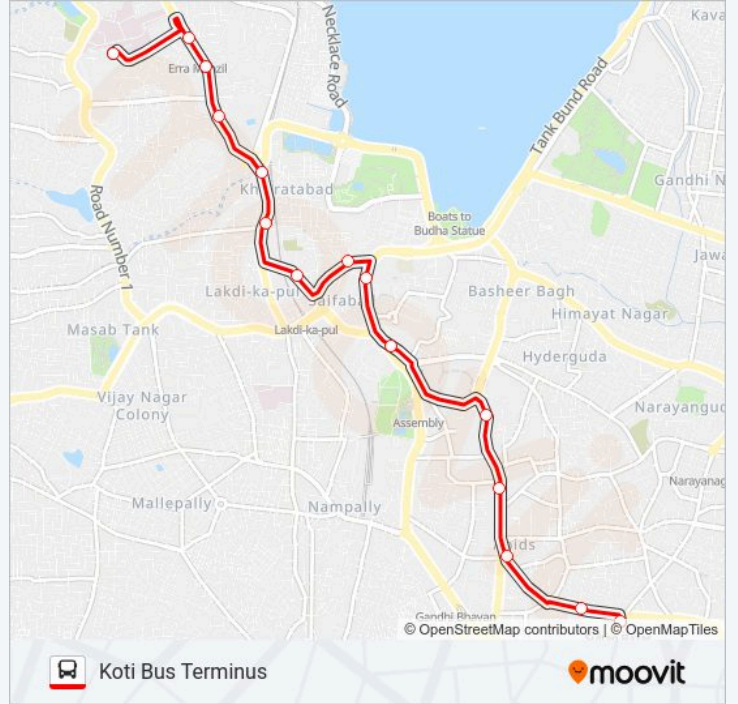

**Direction: Koti Bus Terminus**

15 stops

[VIEW LINE SCHEDULE](#)

- Erramanzil Colony
- Punjagutta
- Erramanzil
- Khairatabad Rta
- Khairatabad Bus Stop
- Shaadan College
- Lakdikapul
- Telephone Bhavan
- Accountant General (A & G) Office / Birla Mandir
- Assembly
- Nizam College
- Abids
- Abids (Big Bazar)
- Bank Street Koti
- Koti Bus Terminal

**135 bus Time Schedule**

Koti Bus Terminus Route Timetable:

Monday	07:45-20:20
Tuesday	07:45-20:20
Wednesday	07:45-20:20
Thursday	07:45-20:20
Friday	07:45-20:20
Saturday	07:45-20:20
Sunday	07:45-20:20

**135 bus Info**

**Direction:** Koti Bus Terminus

**Stops:** 15

**Trip Duration:** 17 min

**Line Summary:**

135 bus time schedules and route maps are available in an offline PDF at [moovitapp.com](https://moovitapp.com). Use the Moovit App to see live bus times, train schedule or subway schedule, and step-by-step directions for all public transit in Hyderabad.