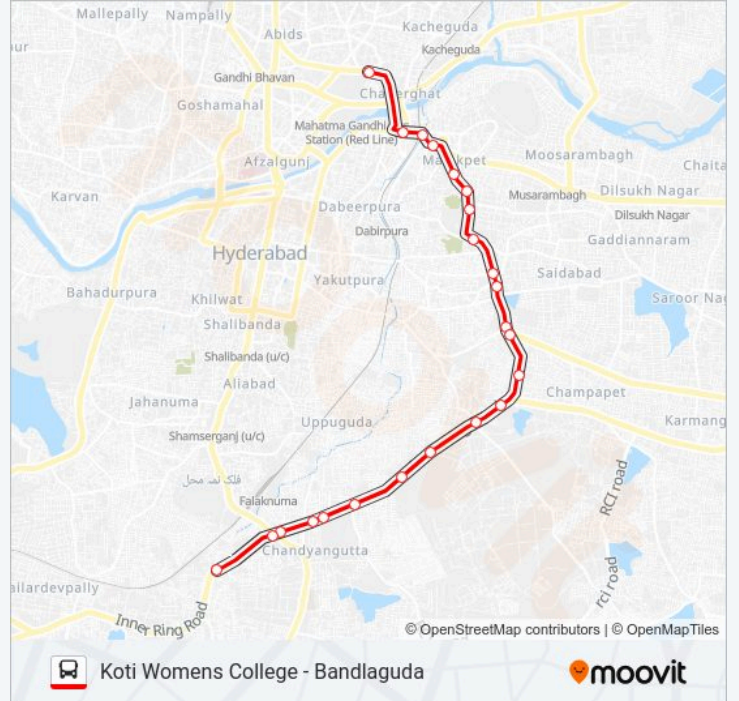

102A Line**Koti Womens College - Bandlaguda**[Get The App](#)

The 102A bus line (Koti Womens College - Bandlaguda) has 2 routes. For regular weekdays, their operation hours are:
(1) Koti Womens College: 06:12-22:22(2) Bandlaguda: 07:00-21:40

Use the Moovit App to find the closest 102A bus station near you and find out when is the next 102A bus arriving.

Direction: Koti Womens College

23 stops

[VIEW LINE SCHEDULE](#)

Bandlaguda
Keshavagiri
Kesavagiri
Chandrayanagutta
Drdl
Baba Nagar
Anurag Lab Bus Stop
Drdl Bus Stop
Midhani Depot
Owaisi Hospital
Santosh Nagar
Is Sadan
Is Sadan
Saidabad H.F.E.C. Function Hall
Jaihind Hotel
A.P.S.E.B.Office Saidabad
Government Press
Chanchalguda
Sohail Hotel Bus Stop
Nalgonda X Roads
Chaderghat Bus Stop

102A bus Time Schedule

Koti Womens College Route Timetable:

Monday	06:12-22:22
Tuesday	06:12-22:22
Wednesday	06:12-22:22
Thursday	06:12-22:22
Friday	06:12-22:22
Saturday	06:12-22:22
Sunday	06:12-22:22

102A bus Info**Direction:** Koti Womens College**Stops:** 23**Trip Duration:** 29 min**Line Summary:**

Chaderghat

Koti Womens College

Direction: Bandlaguda

20 stops

[VIEW LINE SCHEDULE](#)

- Koti Womens College
- Chaderghat Bus Stop
- Malakpet Sohail Hotel
- Chanchalguda
- Government Press
- A.P.S.E.B.Office Saidabad
- Saidabad
- Saidabad
- Is Sadan
- Is Sadan
- Santosh Nagar
- Owaisi Hospital
- Midhani Depot
- Drdl Bus Stop
- Baba Nagar
- Dlrl
- Chandrayanagutta
- Chandrayanagutta