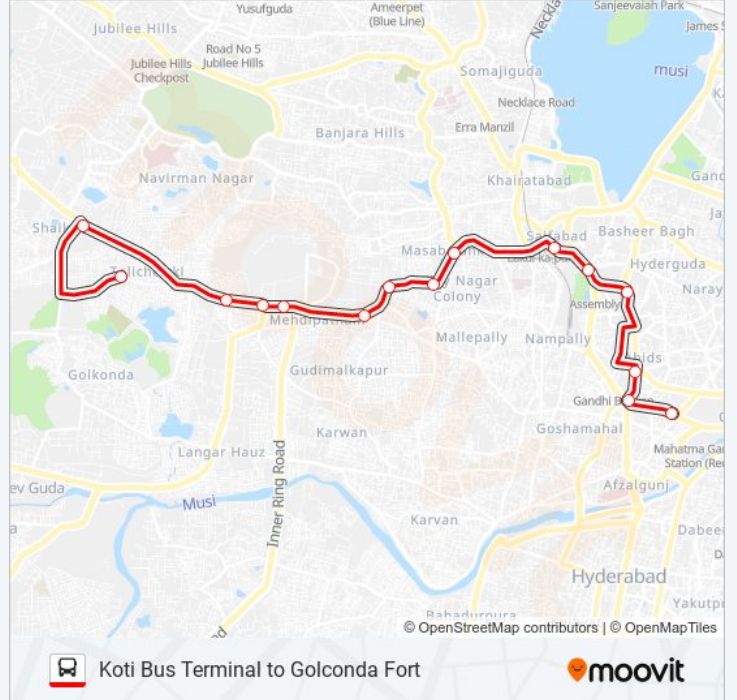

142K bus time schedules and route maps are available in an offline PDF at moovitapp.com. Use the [Moovit App](#) to see live bus times, train schedule or subway schedule, and step-by-step directions for all public transit in Hyderabad.

[About Moovit](#) • [MaaS Solutions](#) • [Supported Countries](#) • [Mooviter Community](#)

© 2024 Moovit - All Rights Reserved

Check Live Arrival Times