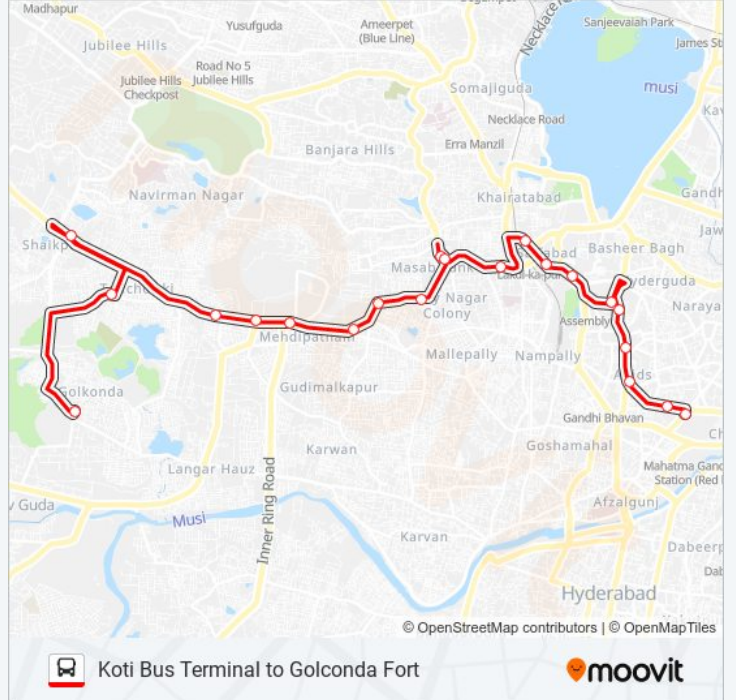

142K

Koti Bus Terminal to Golconda Fort

Get The App

The 142K bus line (Koti Bus Terminal to Golconda Fort) has 2 routes. For regular weekdays, their operation hours are:
(1) Koti Bus Terminal: 07:20 - 18:50(2) Virat Nagar: 06:30 - 19:40
Use the Moovit App to find the closest 142K bus station near you and find out when is the next 142K bus arriving.

Direction: Koti Bus Terminal

21 stops

[VIEW LINE SCHEDULE](#)

Golconda Fort
Virat Nagar
Tolichowki
Salarjung Colony Bus Stop
Nanal Nagar
Rethibowli Bus Stop
Mehdipatnam Bus Station
Sarojini Devi Eye Hospital
N.M.D.C.
Masab Tank
Masab Tank Bus Stop
Ac Guards
Lakdikapul
Lakdikapul Metro Station
Assembly
Basheerbagh (L.B.Stadium)
Nizam College
Abids
Abids (Big Bazar)
Bank Street Koti
Koti Bus Terminal

142K bus Time Schedule

Koti Bus Terminal Route Timetable:

Sunday	07:20 - 18:50
Monday	07:20 - 18:50
Tuesday	07:20 - 18:50
Wednesday	07:20 - 18:50
Thursday	07:20 - 18:50
Friday	07:20 - 18:50
Saturday	07:20 - 18:50

142K bus Info

Direction: Koti Bus Terminal

Stops: 21

Trip Duration: 33 min

Line Summary:

Direction: Virat Nagar

15 stops

[VIEW LINE SCHEDULE](#)