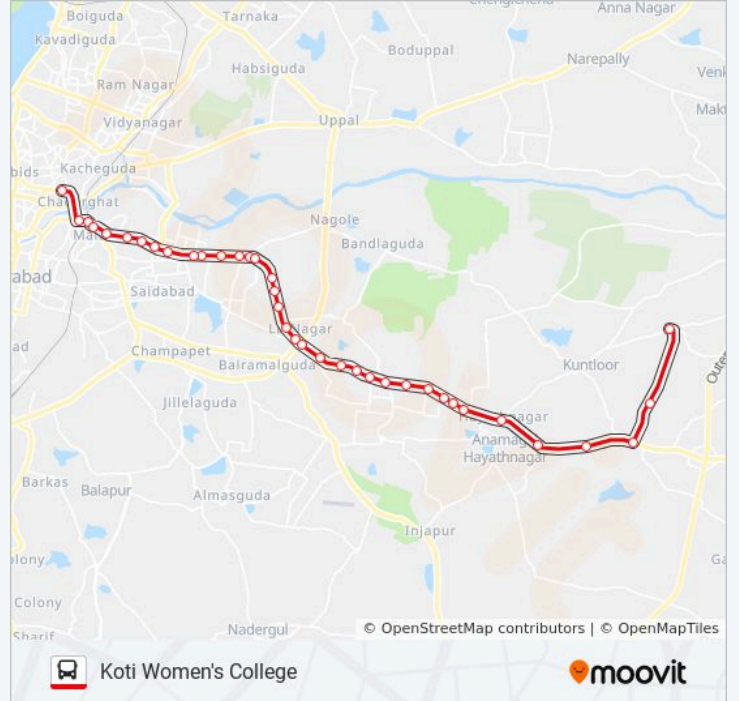

204P

Koti Women's College

Get The App

The 204P bus line (Koti Women's College) has 2 routes. For regular weekdays, their operation hours are:

(1) Koti Women's College: 07:20 - 20:42(2) Pasumamula: 08:10 - 19:39

204P bus Time Schedule

Koti Women's College Route Timetable:

Sunday	07:20 - 20:42
Monday	07:20 - 20:42
Tuesday	07:20 - 20:42
Wednesday	07:20 - 20:42
Thursday	07:20 - 20:42
Friday	07:20 - 20:42
Saturday	07:20 - 20:42

204P bus Info

Direction: Koti Women's College

Stops: 37

Trip Duration: 48 min

Line Summary:

Dwaraka Nagar / Ashtalakshmi Temple

Pvt Market

Kothapet Fruit Market

Yashoda Hospital

Nalgonda X Roads

Chaderghat Bus Stop

Chaderghat

Koti Womens College

Direction: Pasumamula

39 stops

[VIEW LINE SCHEDULE](#)