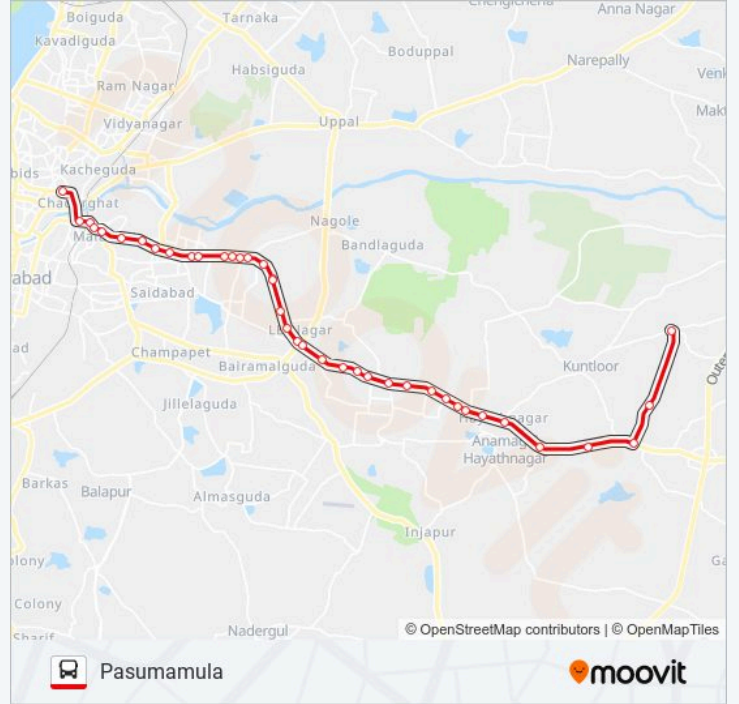

204P

Koti Women's College

Get The App

The 204P bus line (Koti Women's College) has 2 routes. For regular weekdays, their operation hours are:

(1) Koti Women's College: 07:20 - 20:42(2) Pasumamula: 08:10 - 19:39

Use the Moovit App to find the closest 204P bus station near you and find out when is the next 204P bus arriving.

Direction: Koti Women's College

37 stops

[VIEW LINE SCHEDULE](#)

- Pasumamula
- Kakatiya Enclave
- Pedda Amberpet
- Laxma Reddy Palem
- Word & Deed Colony
- Hayathnagar Bus Station
- Hayathnagar Depot
- Arunodaya Nagar
- Bhagyalatha
- High Court Colony
- Autonagar
- Sushma Theatre Vanasthalipuram
- Panama Godown Bus Stop
- Vishnu Theatre
- Chintalkunta
- Chintalkunta Check Post
- L.B Nagar
- L.B Nagar
- L.B Nagar Metro Station
- N.T.R Market
- Victoria Memorial Metro Station

204P bus Time Schedule

Koti Women's College Route Timetable:

Sunday	07:20 - 20:42
Monday	07:20 - 20:42
Tuesday	07:20 - 20:42
Wednesday	07:20 - 20:42
Thursday	07:20 - 20:42
Friday	07:20 - 20:42
Saturday	07:20 - 20:42

R.T.C Colony Hayathnagar

Hayathnagar Bus Station

Word And Deed School Bus Stop

Laxmireddy Palem

Pedda Amberpet

Kakatiya Enclave

Pasumamula

204P bus time schedules and route maps are available in an offline PDF at moovitapp.com. Use the Moovit App to see live bus times, train schedule or subway schedule, and step-by-step directions for all public transit in Hyderabad.