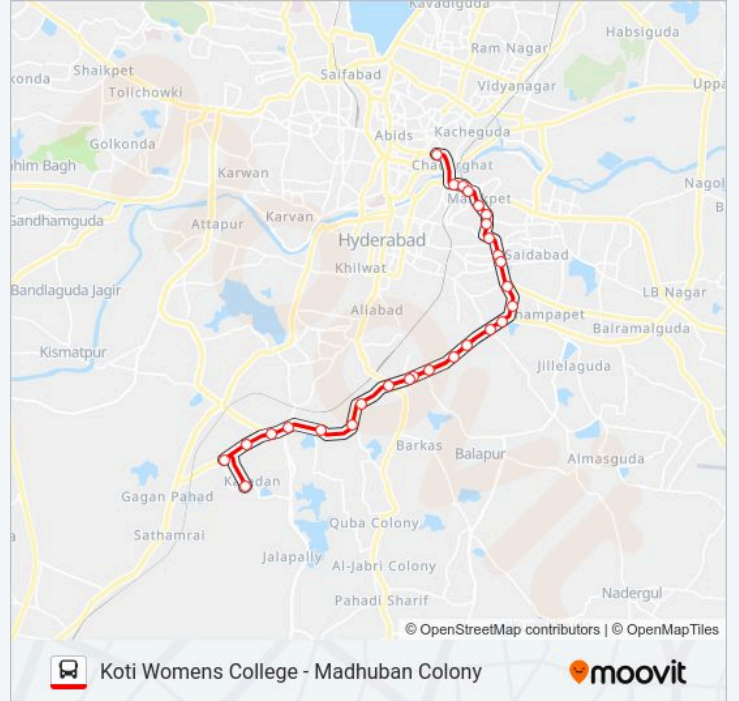

Government Press

Chanchalguda

Sohail Hotel Bus Stop

Nalgonda X Roads

Chaderghat Bus Stop

Chaderghat

Koti Womens College

Direction: Madhuban Colony

29 stops

[VIEW LINE SCHEDULE](#)

Koti Womens College

Chaderghat

Chaderghat Bus Stop

Malakpet Sohail Hotel

Chanchalguda

Government Press

A.P.S.E.B.Office Saidabad

Saidabad

Jaihind Hotel

Saidabad

Is Sadan

Is Sadan

Santosh Nagar

Owaisi Hospital

Midhani Depot

Drdl Bus Stop

Anurag Lab

Baba Nagar

102N bus Time Schedule

Madhuban Colony Route Timetable:

Sunday	07:00 - 19:00
Monday	07:00 - 19:00
Tuesday	07:00 - 19:00
Wednesday	07:00 - 19:00
Thursday	07:00 - 19:00
Friday	07:00 - 19:00
Saturday	07:00 - 19:00

102N bus Info

Direction: Madhuban Colony

Stops: 29

Trip Duration: 47 min

Line Summary: