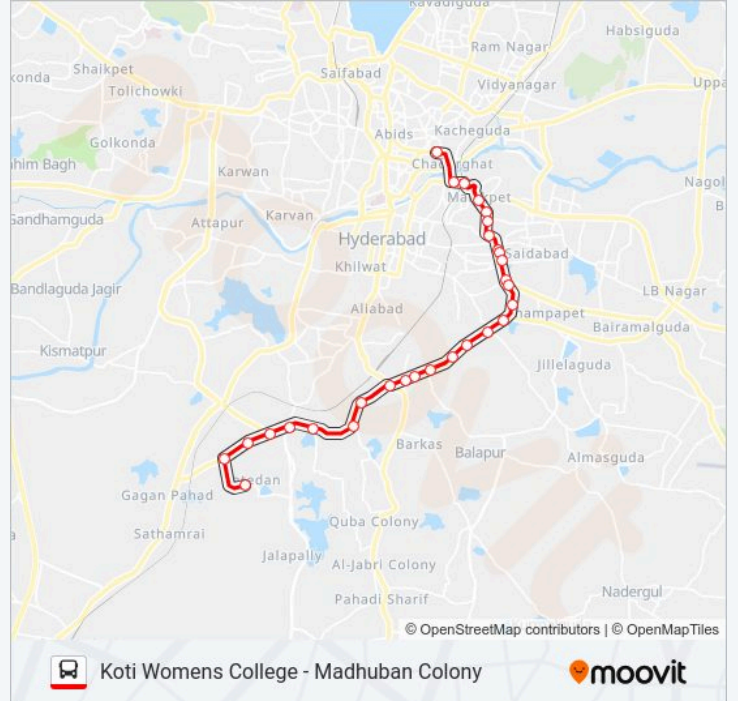

Dlr

Chandrayanagutta

Keshavagiri

Bandlaguda

Chandrayangutta Bandlaguda

Oddamgudem Stop 1

Mylardevpally Bus Stop

Durga Nagar Katedan

Katedan Circle

Ramcharan Oil Mill

Madhuban Colony (Katedan)

102N bus time schedules and route maps are available in an offline PDF at moovitapp.com. Use the Moovit App to see live bus times, train schedule or subway schedule, and step-by-step directions for all public transit in Hyderabad.

© 2024 Moovit - All Rights Reserved