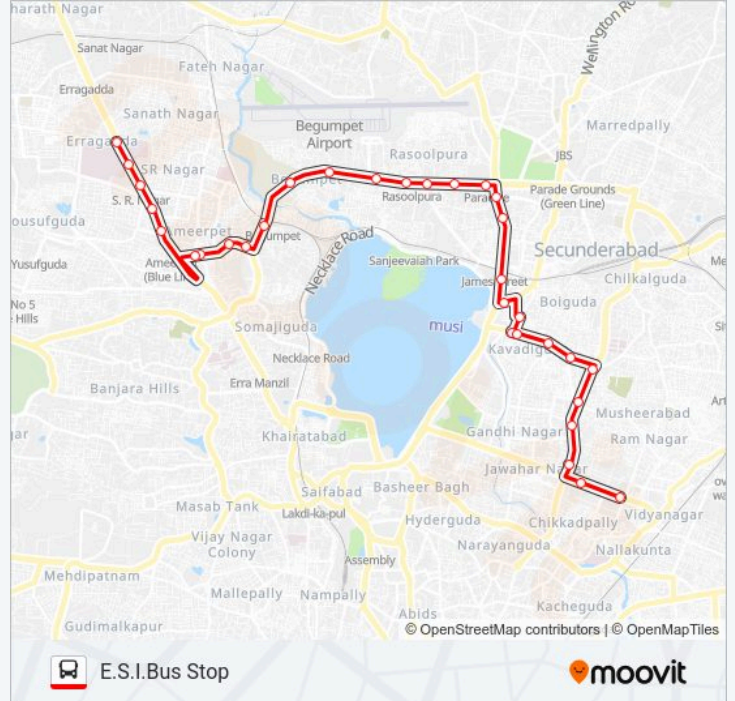

## 45 Line

V.S.T.

Get The App

The 45 bus line (V.S.T.) has 2 routes. For regular weekdays, their operation hours are:

(1) V.S.T.: 06:30-20:00(2) E.S.I.Bus Stop: 08:25-21:35

Use the Moovit App to find the closest 45 bus station near you and find out when is the next 45 bus arriving.

### 45 bus Info

**Direction:** V.S.T.

**Stops:** 35

**Trip Duration:** 35 min

**Line Summary:**

Paradise Bus Stop

MG Road

Ranigunj Bus Stop

**45 bus Info**

**Direction:** E.S.I. Bus Stop

**Stops:** 32

**Trip Duration:** 35 min

**Line Summary:**

Paradise Metro Station

Yatri Nivas /Anand Theatre

Begumpet Police Line

Ameerpetroad

Mythrivanam

S.R.Nagar

S.R.Nagar

E.S.I.Hospital

E.S.I.Hospital Metro Station

45 bus time schedules and route maps are available in an offline PDF at [moovitapp.com](https://moovitapp.com). Use the Moovit App to see live bus times, train schedule or subway schedule, and step-by-step directions for all public transit in Hyderabad.