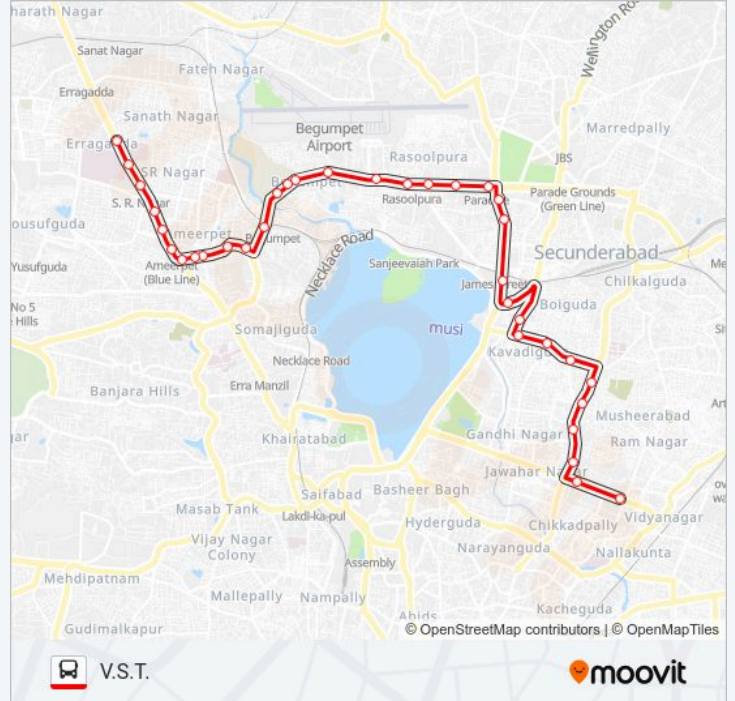

### 45 bus Info

**Direction:** V.S.T.

**Stops:** 35

**Trip Duration:** 35 min

**Line Summary:**

Paradise Bus Stop

MG Road

Ranigunj Bus Stop

RTC X Road

R. T.C. Bhavan

Vst

**Direction: E.S.I. Bus Stop**

32 stops

[VIEW LINE SCHEDULE](#)

- Vst
- R. T.C. Bhavan
- RTC X Road
- Golconda X Roads
- Raja Delux Bus Stop
- Musheerabad Police Station
- Krishna Nagar (Bholapur)
- Kalpana Stop
- Kavadiguda Signal Stop
- Kavadiguda
- Jeera
- Boats Club
- Ranigunj Bus Stop
- MG Road
- Paradise Bus Stop