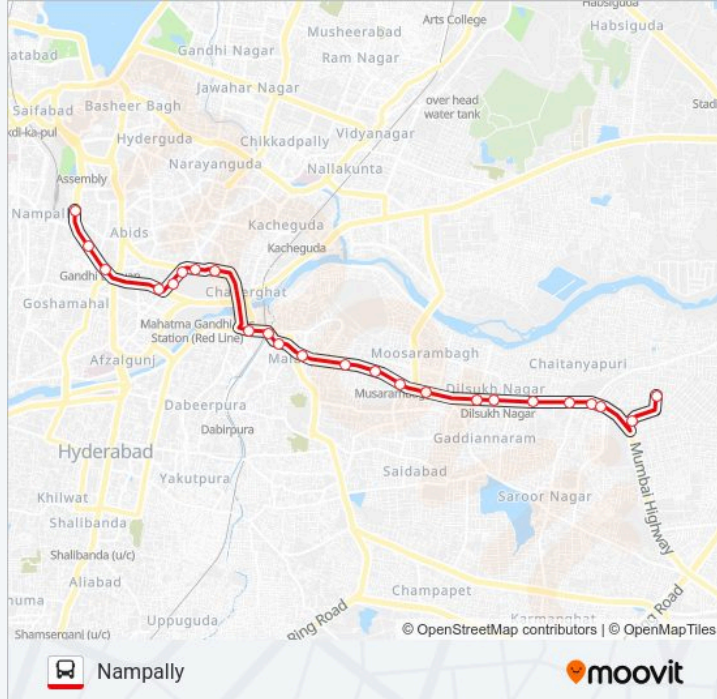

100T bus Info

Direction: Nampally

Stops: 24

Trip Duration: 29 min

Line Summary:

Mozamjahi Market (Gandhi Bhavan)

Gandhi Bhavan

Nampally

Direction: Telephone Colony

25 stops

[VIEW LINE SCHEDULE](#)

Nampally

Gandhi Bhavan

Mozamjahi Market (Gandhi Bhavan)

Mozamjahi Market (Gandhi Bhavan)

Abids (G.P.O.)