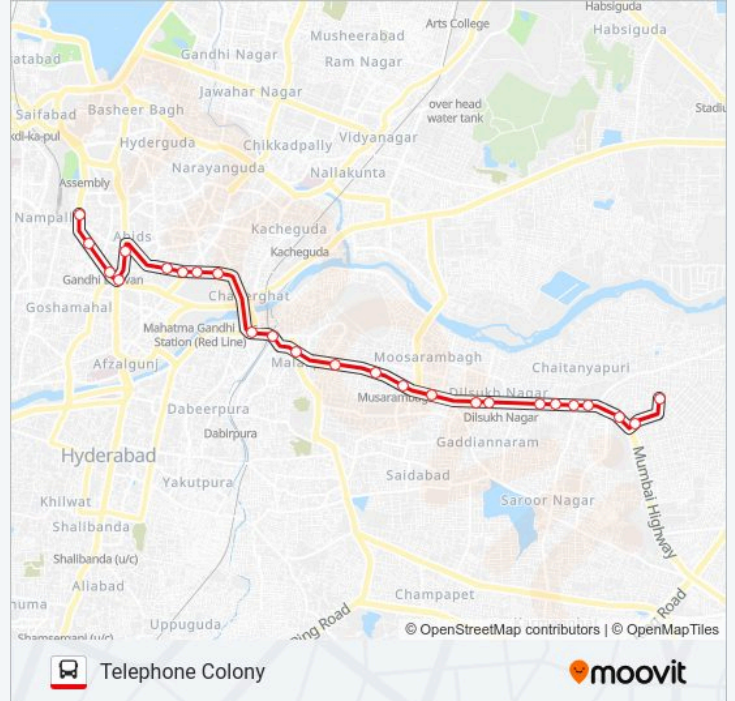

Chaitanyapuri

Chaitanyapuri

Fruit Market / Shalini Theatre

Kothapet

Kothapet X Road Petrol Pump

Babu Jagjeevan Ram Bhavan Telephone Colony
Arch

Telephone Colony

100T bus time schedules and route maps are available in an offline PDF at moovitapp.com. Use the Moovit App to see live bus times, train schedule or subway schedule, and step-by-step directions for all public transit in Hyderabad.

© 2024 Moovit - All Rights Reserved