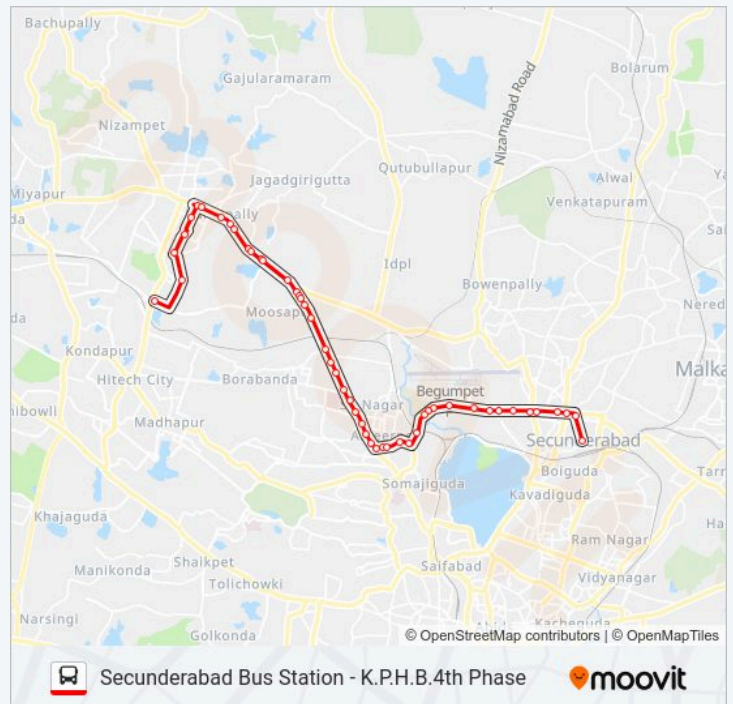

10L bus Info

Direction: Secunderabad Bus Station

Stops: 49

Trip Duration: 60 min

Line Summary:

Begumpet Railway Station North

Begumpet Hps Gate1

Begumpet Bus Stop