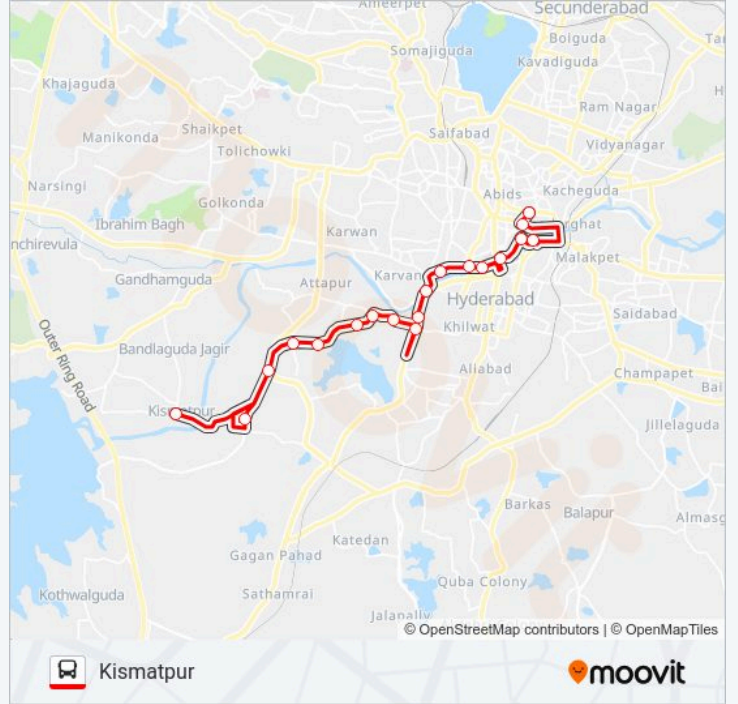

 **94K**

Kismatpur

Get The App

The 94K bus line (Kismatpur) has 2 routes. For regular weekdays, their operation hours are:

(1) Kismatpur: 10:00(2) Koti Bus Terminal: 10:00

Use the Moovit App to find the closest 94K bus station near you and find out when is the next 94K bus arriving.

Direction: Kismatpur

19 stops

[VIEW LINE SCHEDULE](#)

Koti Bus Terminal
Putili Bowli
M.G.B.S.
Central Bus Station (C.B.S)
Afzalgunj Bus Station
Osmania Hospital (Ogh)
Begum Bazar
Dhoolpet
Puranapool Mastan Gati
Bahadurpura Police Station
Bahadurpura
Jalva Hotel
Kishan Bagh
Sikh Chavan
M.M. Pahadi
Chintalmet
Dairy Farm
Rajendra Nagar Bus Depot
Kismatpur

94K bus Time Schedule

Kismatpur Route Timetable:

Sunday	10:00
Monday	10:00
Tuesday	10:00
Wednesday	10:00
Thursday	10:00
Friday	10:00
Saturday	10:00

94K bus Info

Direction: Kismatpur

Stops: 19

Trip Duration: 30 min

Line Summary:

Direction: Koti Bus Terminal

26 stops

[VIEW LINE SCHEDULE](#)

- Kismatpur
- Kismatpur 1
- Srinivas Colony Budvel
- Rajendra Nagar Bus Depot
- Dairy Farm
- Chintalmet
- M.M. Pahadi
- Sikh Chavan
- Kishan Bagh
- Jalva Hotel
- Bahadurpura Police Station
- Puranapool Mastan Gati
- Puranapool
- Dhoolpet
- Begum Bazar
- Osmania Hospital (Ogh)
- Osmania Hospital
- Afzalgunj