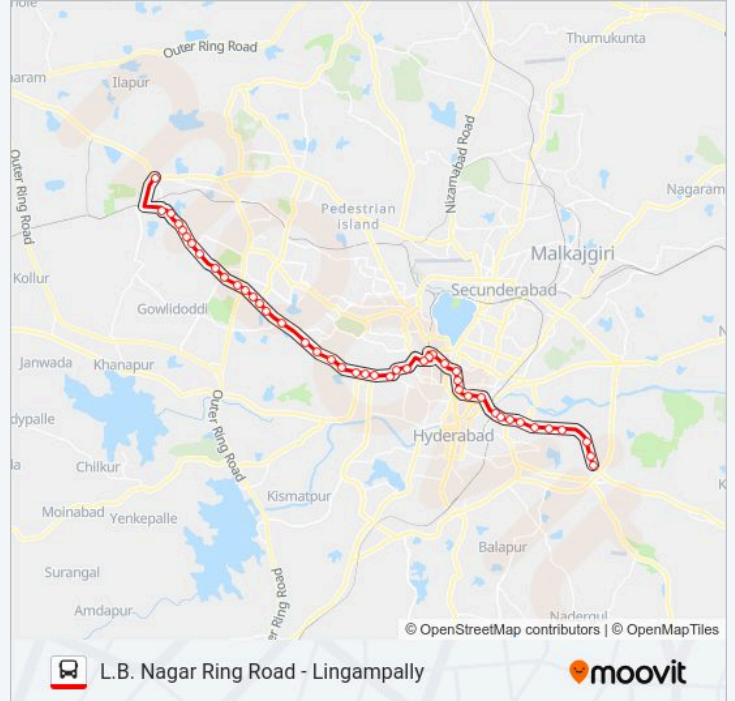

L.B Nagar Metro Station

Direction: Lingampally Bus Stop

50 stops

[VIEW LINE SCHEDULE](#)

L.B Nagar Metro Station

N.T.R Market

Dwaraka Nagar / Ashtalakshmi Temple

Pvt Market