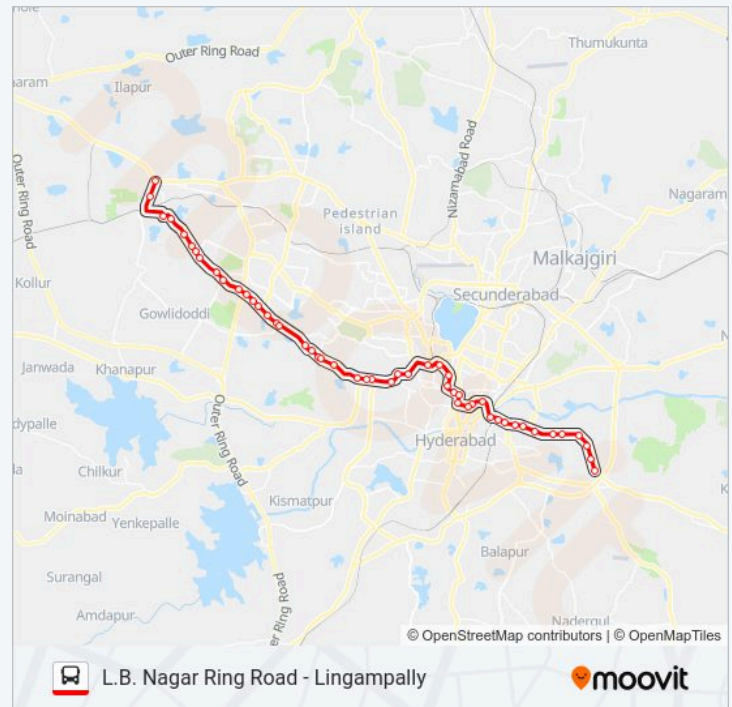

10:00

156/216L bus Info

Direction: Lingampally Bus Stop

Stops: 50

Trip Duration: 77 min

Line Summary:

Gachi Bowli

Telecom Nagar