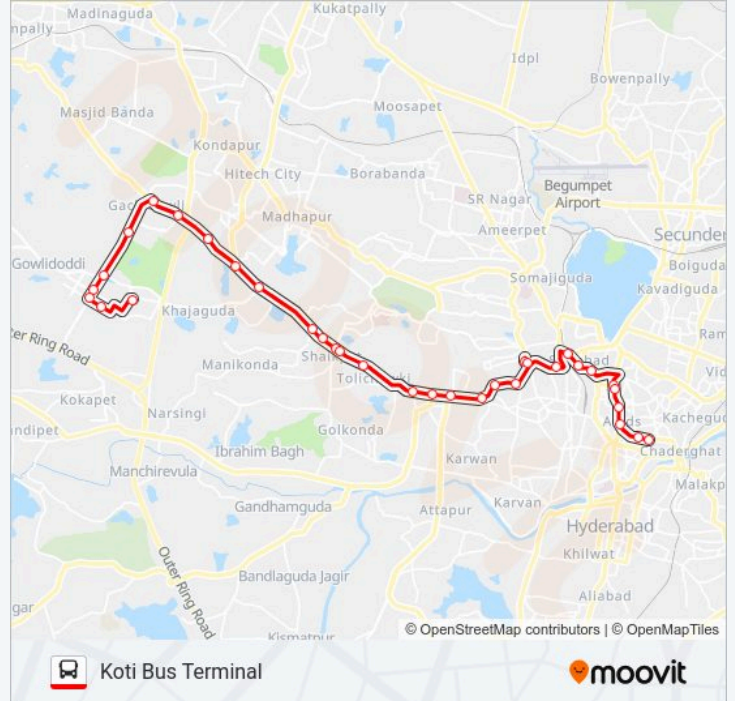

## 118W bus Time Schedule

Koti Bus Terminal Route Timetable:

Sunday	06:00 - 21:00
Monday	06:00 - 21:00
Tuesday	06:00 - 21:00
Wednesday	06:00 - 21:00
Thursday	06:00 - 21:00
Friday	06:00 - 21:00
Saturday	06:00 - 21:00

## 118W bus Info

**Direction:** Koti Bus Terminal

**Stops:** 34

**Trip Duration:** 50 min

**Line Summary:**

N.M.D.C.

Masab Tank

Masab Tank Bus Stop

Bank Street Koti

Koti Bus Terminal

**Direction: Waverock**

38 stops

[VIEW LINE SCHEDULE](#)

Koti Bus Terminal

Koti

Koti