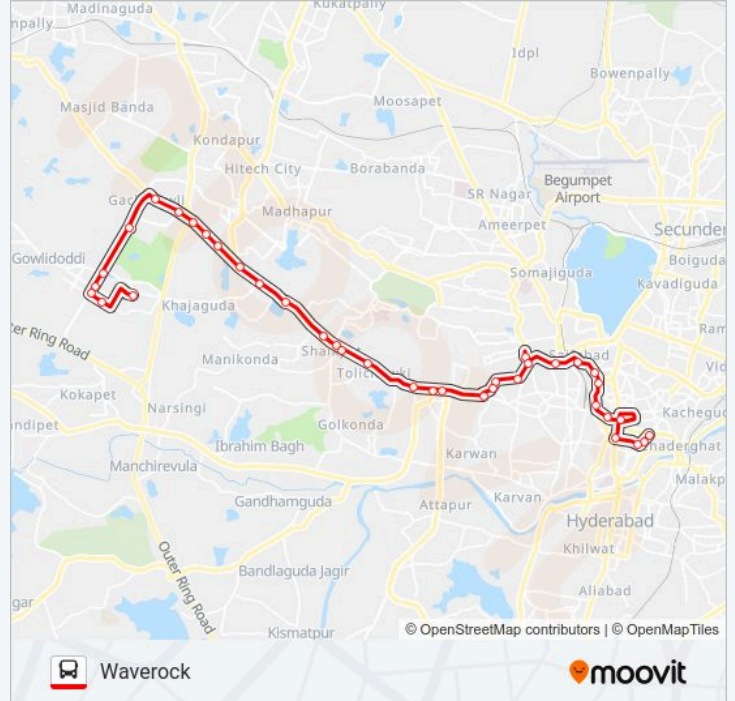

Mehdipatnam Bus Station

Rethibowli

Nanal Nagar

Salarjung Colony Bus Stop

Galaxy Bus Stop

Brindavan Colony Road 8-1-523/8

Shaikpet Nala

Narayanamma Engineering College

Lid Cap

Khajaguda X Road Bus Stop

Nanal Nagar Bus Stop

Gachi Bowli

Telecom Nagar

Gachibowli X Roads

Indra Nagar

Nanak Ram Guda

Infosys

Wipro Nanakramguda

I.C.I.C.I.

Infotech

Continental Hospitals

Waverock

118W bus time schedules and route maps are available in an offline PDF at moovitapp.com. Use the Moovit App to see live bus times, train schedule or subway schedule, and step-by-step directions for all public transit in Hyderabad.

© 2024 Moovit - All Rights Reserved