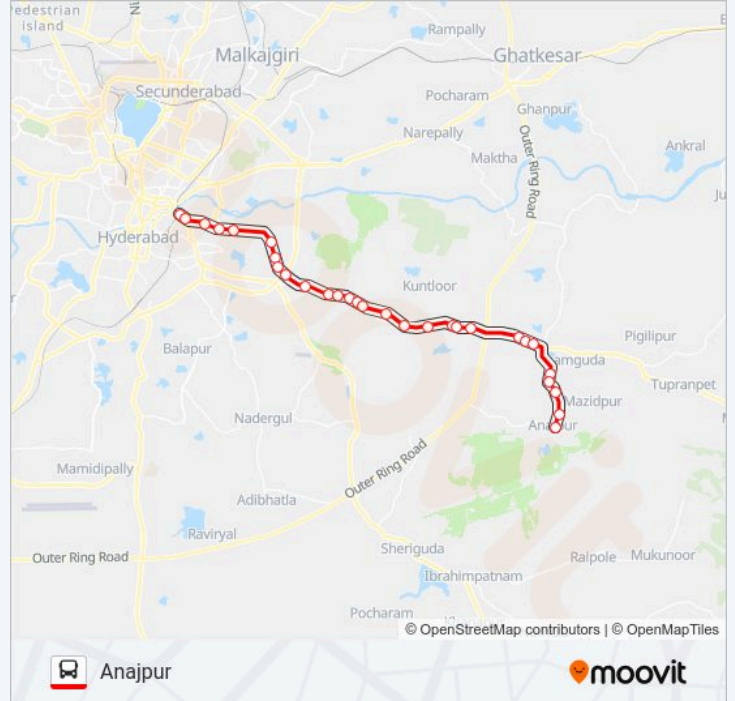

Kanakadurga Nagar

S.G.M. College

Ramoji Film City

Lashkarguda

Surmaiguda

Majeedpur X Road

Gayathri Nagar

Anajpur

Direction: Koti Womens College

32 stops

[VIEW LINE SCHEDULE](#)

Gayathri Nagar

Majeedpur X Road

Surmaiguda

Lashkarguda

Ramoji Film City

S.G.M. College

Kanakadurga Nagar

Shanti Nagar

Pedda Amberpet X Road

Pedda Amberpet

Laxma Reddy Palem

Word & Deed Colony

Hayath Nagar

Hayathnagar Depot

Arunodaya Nagar

Bhagyalatha

High Court Colony

Autonagar

205A bus Time Schedule

Koti Womens College Route Timetable:

Sunday	05:03 - 21:40
Monday	05:03 - 21:40
Tuesday	05:03 - 21:40
Wednesday	05:03 - 21:40
Thursday	05:03 - 21:40
Friday	05:03 - 21:40
Saturday	05:03 - 21:40

205A bus Info

Direction: Koti Womens College

Stops: 32

Trip Duration: 53 min

Line Summary: