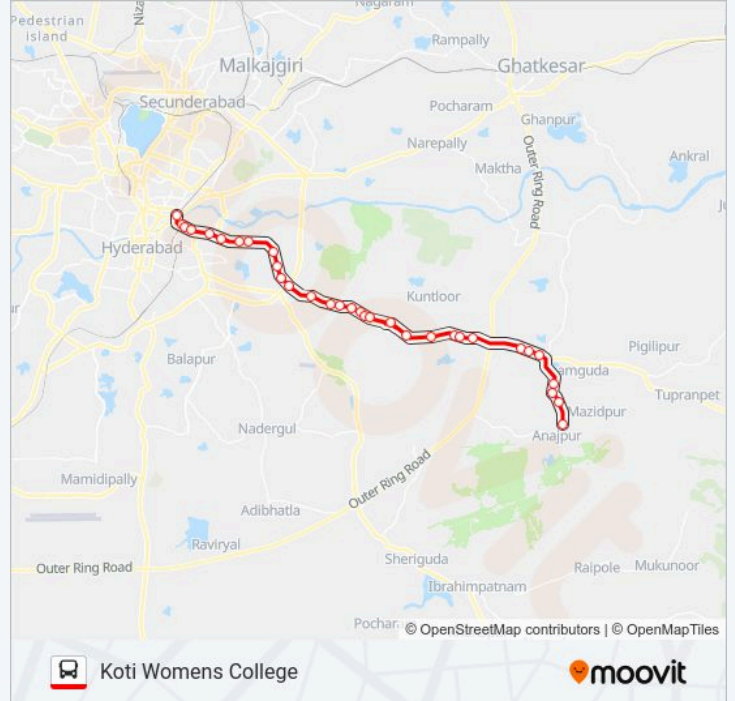

Sushma Theatre Vanasthalipuram

Chintalkunta

L.B Nagar

L.B Nagar Metro Station

N.T.R Market

Ashtalaxmi Arch Opp

Chaitanyapuri

Dilsukhnagar Bus Station (Opposite Side)

T.V.Tower / Moosaram Bagh

Malakpet Super Bazar

Yashoda Hospital

Nalgonda X Roads

Chaderghat Bus Stop

Chadarghat

205A bus time schedules and route maps are available in an offline PDF at moovitapp.com. Use the Moovit App to see live bus times, train schedule or subway schedule, and step-by-step directions for all public transit in Hyderabad.

© 2024 Moovit - All Rights Reserved