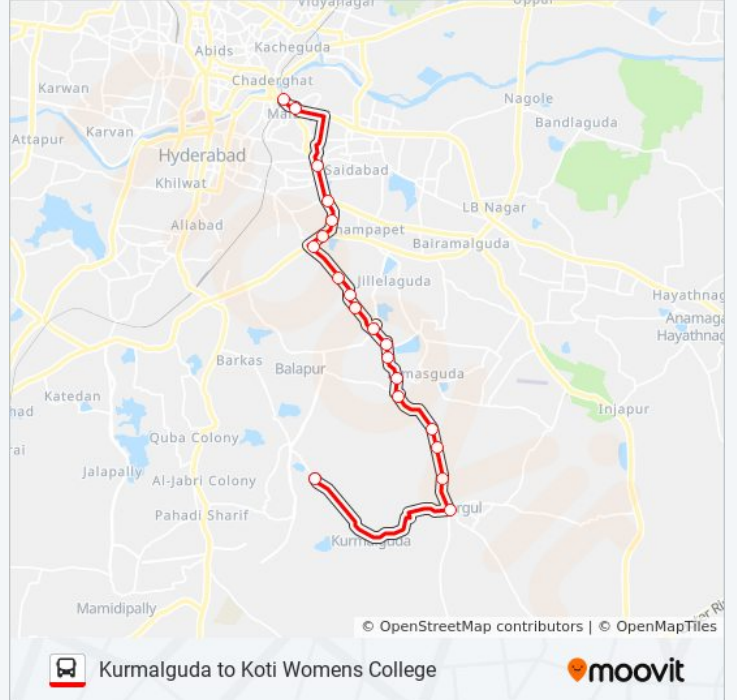

The 203K bus line (Kurmalguda to Koti Womens College) has 2 routes. For regular weekdays, their operation hours are: (1) Koti Womens College: 06:35 - 20:40(2) Kurmalguda: 07:20 - 21:50  
Use the Moovit App to find the closest 203K bus station near you and find out when is the next 203K bus arriving.

**203K bus Time Schedule**

Koti Womens College Route Timetable:

Sunday	06:35 - 20:40
Monday	06:35 - 20:40
Tuesday	06:35 - 20:40
Wednesday	06:35 - 20:40
Thursday	06:35 - 20:40
Friday	06:35 - 20:40
Saturday	06:35 - 20:40

**203K bus Info**

**Direction:** Koti Womens College

**Stops:** 21

**Trip Duration:** 36 min

**Line Summary:**

**Direction: Kurmalguda**

20 stops

[VIEW LINE SCHEDULE](#)

**203K bus Info**

**Direction:** Kurmalguda

**Stops:** 20

**Trip Duration:** 35 min

**Line Summary:**

Nadargul

Kurmalguda

203K bus time schedules and route maps are available in an offline PDF at [moovitapp.com](https://moovitapp.com). Use the [Moovit App](#) to see live bus times, train schedule or subway schedule, and step-by-step directions for all public transit in Hyderabad.