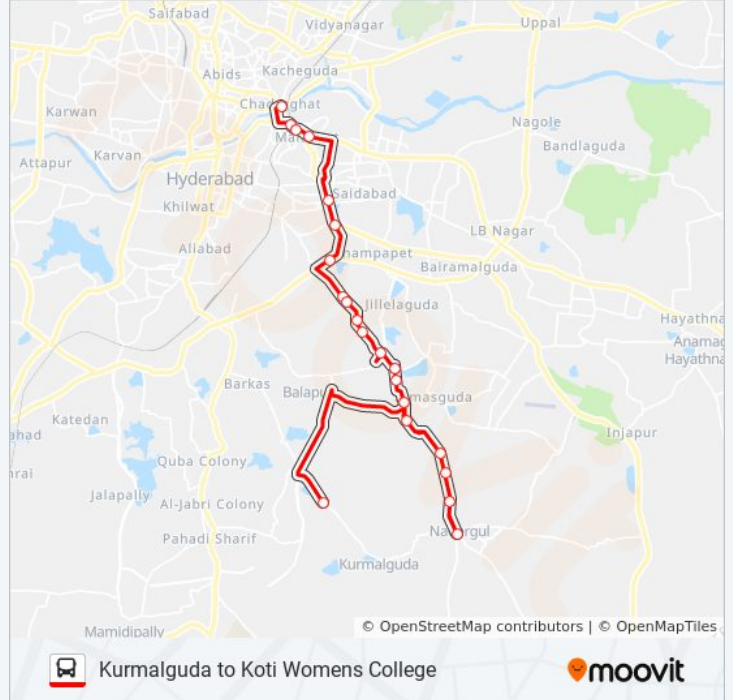

The 203K bus line (Kurmalguda to Koti Womens College) has 2 routes. For regular weekdays, their operation hours are: (1) Koti Womens College: 06:35 - 20:40(2) Kurmalguda: 07:20 - 21:50  
Use the Moovit App to find the closest 203K bus station near you and find out when is the next 203K bus arriving.

**Direction: Koti Womens College**

21 stops

[VIEW LINE SCHEDULE](#)

- Kurmalguda
- Nadargul
- Mvsr Engineering College
- Sri Nilaya Township
- Gandhi Nagar
- Peddabavi Badangpet
- Badangpet
- Udyog Nagar
- Lenin Nagar Bus Stop
- Balapur X Road
- Midhani Township Bus Stop
- Dhatu Nagar
- Bdl Bus Stop
- Midhani Bus Stop
- Owaisi Hospital
- Is Sadan
- Saidabad H.F.E.C. Function Hall
- Yashoda Hospital
- Nalgonda X Roads
- Chaderghat Bus Stop
- Chadarghat

**203K bus Time Schedule**

Koti Womens College Route Timetable:

Sunday	06:35 - 20:40
Monday	06:35 - 20:40
Tuesday	06:35 - 20:40
Wednesday	06:35 - 20:40
Thursday	06:35 - 20:40
Friday	06:35 - 20:40
Saturday	06:35 - 20:40

**203K bus Info**

**Direction:** Koti Womens College

**Stops:** 21

**Trip Duration:** 36 min

**Line Summary:**

**Direction: Kurmalguda**

20 stops

[VIEW LINE SCHEDULE](#)