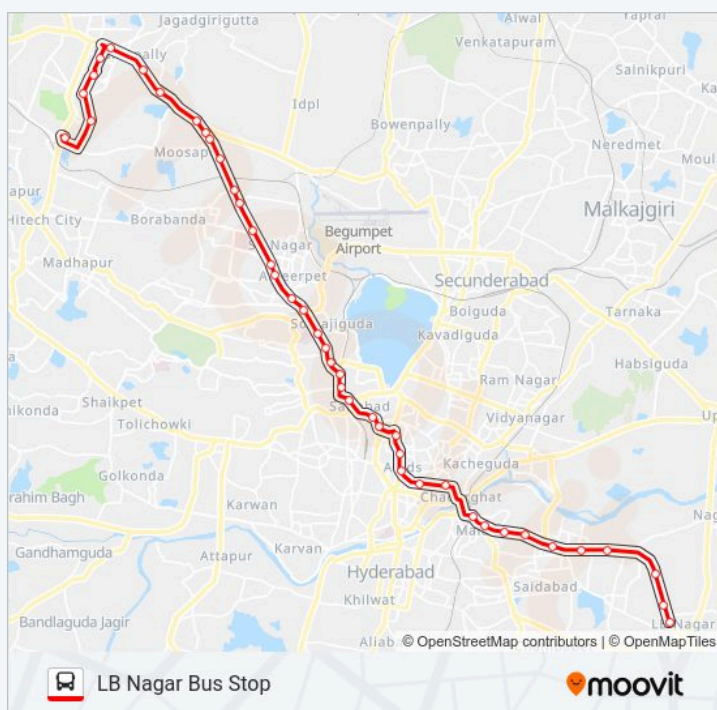

187D/L-2 Line

KPHB Lig

Get The App

The 187D/L-2 bus line (KPHB Lig) has 2 routes. For regular weekdays, their operation hours are:

(1) KPHB Lig: 10:00(2) LB Nagar Bus Stop: 10:00

Use the Moovit App to find the closest 187D/L-2 bus station near you and find out when is the next 187D/L-2 bus arriving.

Bank Street Koti

Koti Womens College

Chaderghat Bus Stop

Wednesday	10:00
Thursday	10:00
Friday	10:00
Saturday	10:00
Sunday	10:00

187D/L-2 bus Info

Direction: LB Nagar Bus Stop

Stops: 42

Trip Duration: 65 min

Line Summary:

Yashoda Hospital

Malakpet Chermas

Malakpet Super Bazar

T.V.Tower / Moosaram Bagh

Dilsukhnagar

Chaitanyapuri

Dwaraka Nagar / Ashtalakshmi Temple