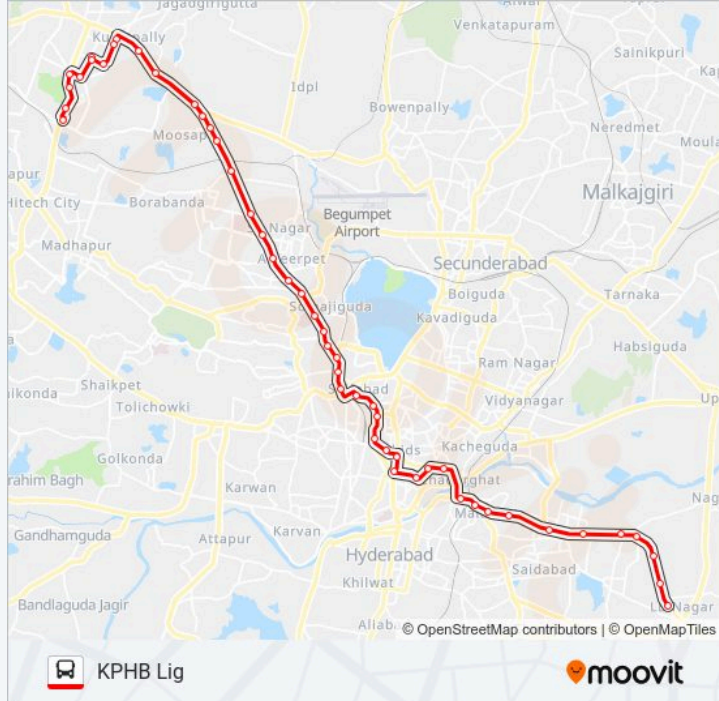

Forum Mall / K.P.H.B.Circle

Malaysian Township

KPHB 7th Phase

KPHB 4th Phase

Direction: LB Nagar Bus Stop

42 stops

[VIEW LINE SCHEDULE](#)

KPHB 4th Phase