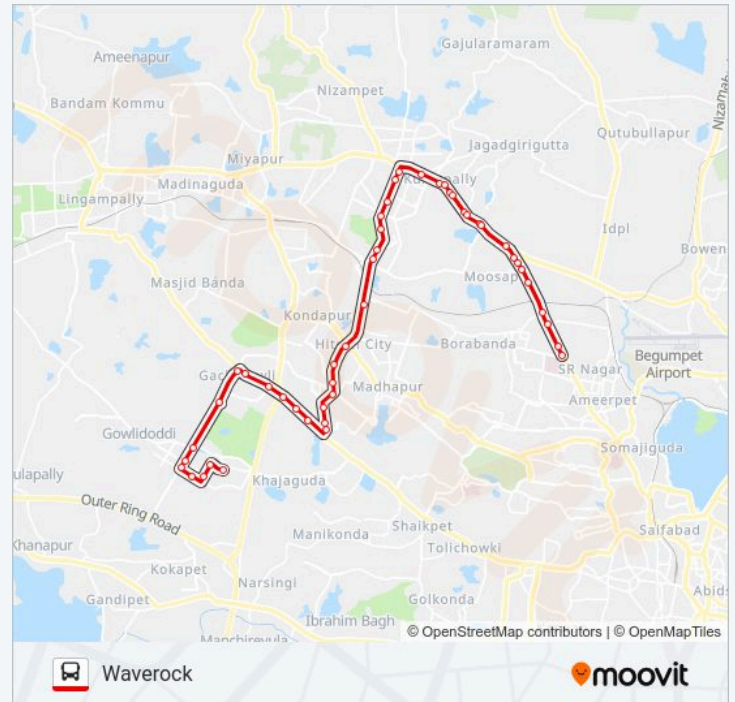

 **195E Line****E.S.I.Hospital Metro Station**[Get The App](#)

The 195E bus line (E.S.I.Hospital Metro Station) has 2 routes. For regular weekdays, their operation hours are:

(1) E.S.I.Hospital Metro Station: 10:00(2) Waverock: 10:00

Use the Moovit App to find the closest 195E bus station near you and find out when is the next 195E bus arriving.

Direction: E.S.I.Hospital Metro Station

51 stops

[VIEW LINE SCHEDULE](#)

Waverock

Paayilis

Polaris

Raidurg

Cyber Towers / Shilparamam

195E bus Time Schedule

E.S.I.Hospital Metro Station Route Timetable:

Monday	10:00
Tuesday	10:00
Wednesday	10:00
Thursday	10:00
Friday	10:00
Saturday	10:00
Sunday	10:00

195E bus Info**Direction:** E.S.I.Hospital Metro Station**Stops:** 51**Trip Duration:** 56 min**Line Summary:**

Monday	10:00
Tuesday	10:00
Wednesday	10:00
Thursday	10:00
Friday	10:00
Saturday	10:00
Sunday	10:00

195E bus Info

Direction: Waverock

Stops: 47

Trip Duration: 54 min

Line Summary:

Skyview Rmz

Biodiversity Park