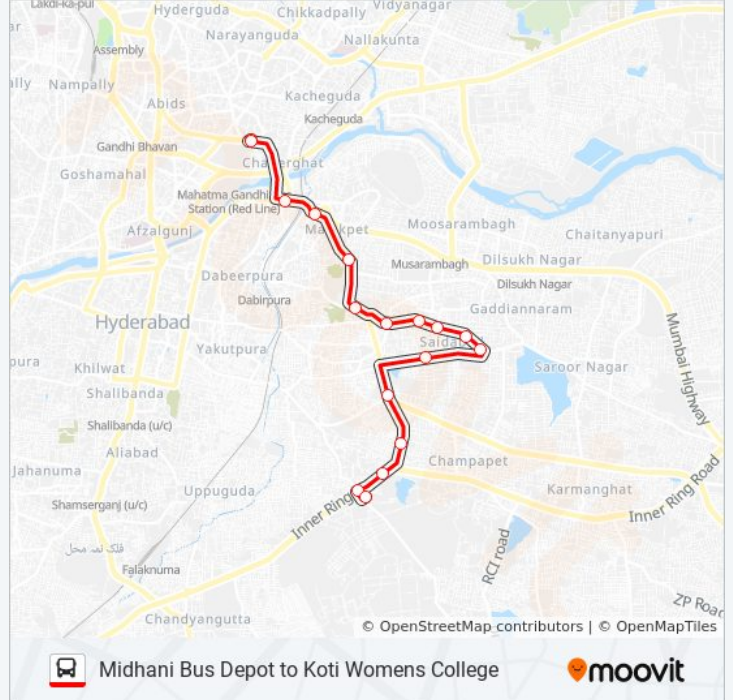

Midhani Bus Depot to Koti Womens College

[Get The App](#)

The 105M bus line (Midhani Bus Depot to Koti Womens College) has 2 routes. For regular weekdays, their operation hours are:

(1) Koti Womens College: 05:30 - 19:30(2) Midhani Bus Depot: 07:00 - 21:00

Use the Moovit App to find the closest 105M bus station near you and find out when is the next 105M bus arriving.

Direction: Koti Womens College

17 stops

[VIEW LINE SCHEDULE](#)

Midhani Bus Depot
Midhani Depot
Owaisi Hospital
Santosh Nagar
Is Sadan
Saidabad Cross, Road Number 17, 17
Saraswathi Nagar
Subramanyam Nagar
Greenland Colony
Faizul Uloom
Saidabad Pallavi Talkies
A.P.S.E.B. Office Saidabad
Chanchalguda
Nalgonda X Roads
Chaderghat
Koti Womens College
Koti Womens College

105M bus Time Schedule

Koti Womens College Route Timetable:

Sunday	05:30 - 19:30
Monday	05:30 - 19:30
Tuesday	05:30 - 19:30
Wednesday	05:30 - 19:30
Thursday	05:30 - 19:30
Friday	05:30 - 19:30
Saturday	05:30 - 19:30

105M bus Info**Direction:** Koti Womens College**Stops:** 17**Trip Duration:** 21 min**Line Summary:**

Direction: Midhani Bus Depot

14 stops

[VIEW LINE SCHEDULE](#)

- Chaderghat Bus Stop
- Yashoda Hospital
- Malakpet Chermas
- Malakpet Super Bazar
- T.V.Tower / Moosaram Bagh
- Gaddiannaram
- Saraswathi Nagar
- Greenland Colony
- Saidabad Pallavi Talkies
- Saidabad
- Saidabad
- Is Sadan
- Santosh Nagar
- Midhani Bus Depot