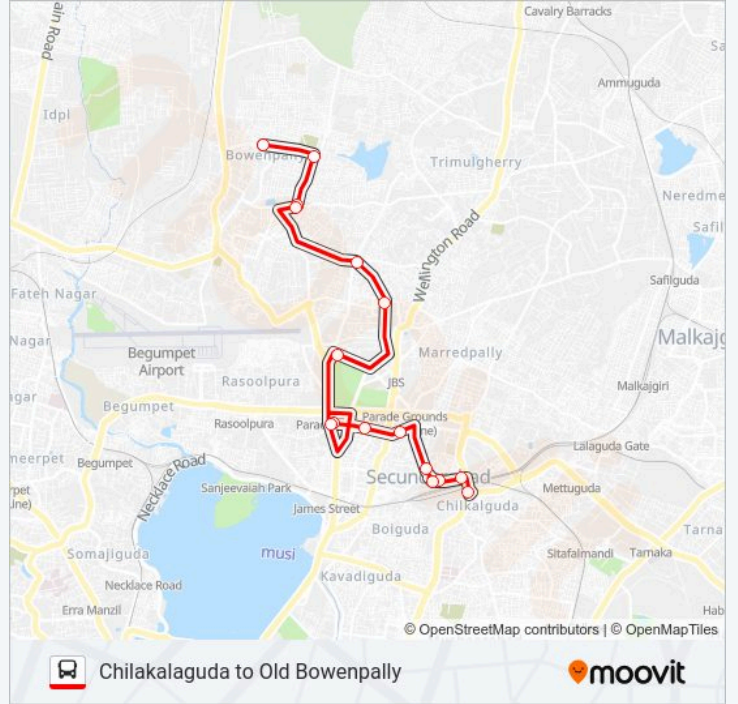

## Chilakalaguda to Old Bowenpally

Get The App

The 26 bus line (Chilakalaguda to Old Bowenpally) has 2 routes. For regular weekdays, their operation hours are: (1) Hasmathpet: 05:30 - 11:20(2) Secunderabad/Chilalguda Circle Bus Stop: 05:59 - 11:20  
Use the Moovit App to find the closest 26 bus station near you and find out when is the next 26 bus arriving.

**26 bus Time Schedule**

Secunderabad/Chilkalguda Circle Bus Stop Route  
Timetable:

Sunday	05:59 - 11:20
Monday	05:59 - 11:20
Tuesday	05:59 - 11:20
Wednesday	05:59 - 11:20
Thursday	05:59 - 11:20
Friday	05:59 - 11:20
Saturday	05:59 - 11:20

**26 bus Info**

**Direction:** Secunderabad/Chilkalguda Circle Bus Stop

**Stops:** 16

**Trip Duration:** 21 min

**Line Summary:**

26 bus time schedules and route maps are available in an offline PDF at [moovitapp.com](https://moovitapp.com). Use the Moovit App to see live bus times, train schedule or subway schedule, and step-by-step directions for all public transit in Hyderabad.