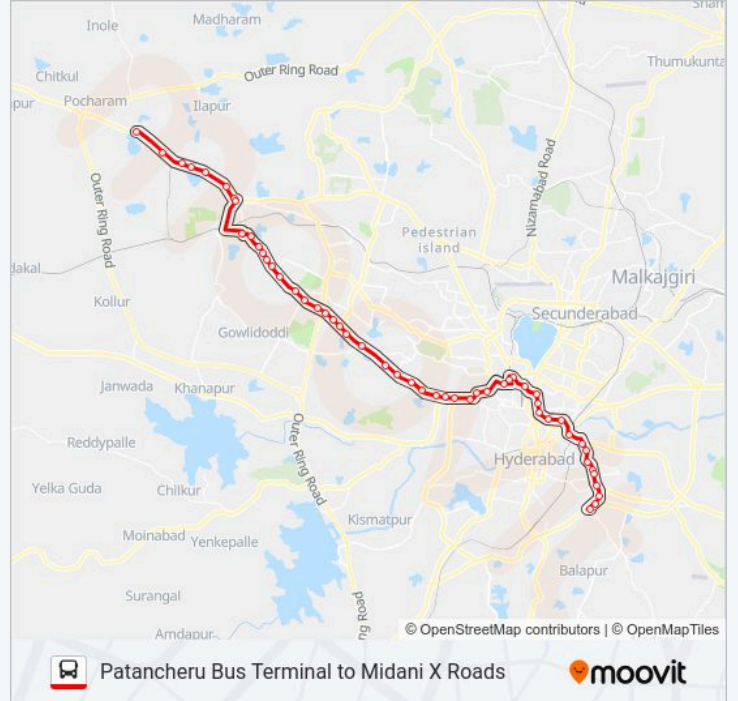

Roda Mistry College Bus Stop

Khajaguda Down

Hs Dargha

Shaikpet Nala

Galaxy Bus Stop

Brindavan Colony

Salarjung Colony Bus Stop

Nanal Nagar

Rethibowli Bus Stop

Mehdipatnam Bus Station

Sarojini Devi Eye Hospital

N.M.D.C.

Ac Guards

Lakdikapul

Lakdikapul

Assembly

Nizam College

Abids

Abids (Big Bazar)

Bank Street Koti

Koti Womens College

Chaderghat

Malakpet Sohail Hotel

Chanchalguda

A.P.S.E.B.Office Saidabad

Jaihind Hotel

Saidabad

Is Sadan

Santosh Nagar

Owaisi Hospital

Midhani Bus Depot