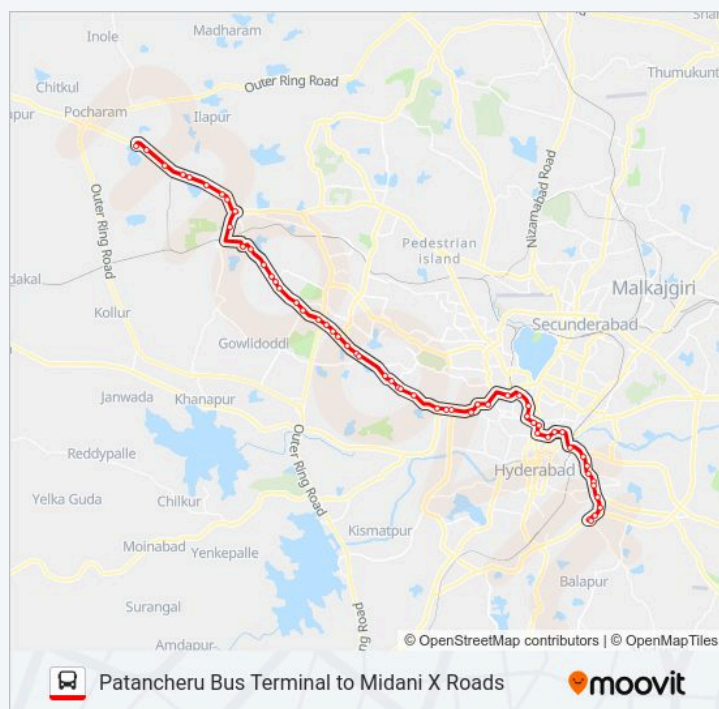

### 217A bus Info

**Direction:** Patancheru Bus Station

**Stops:** 57

**Trip Duration:** 86 min

**Line Summary:**

Narayanamma College Bus Stop

Dargah Tombs Road

Khajaguda X Road Bus Stop