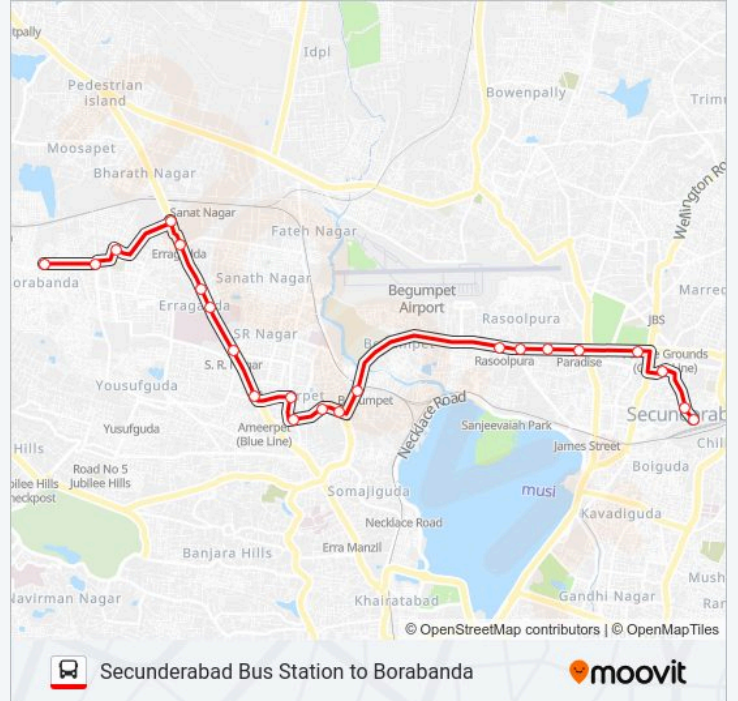

Secunderabad Bus Station to Borabanda

[Get The App](#)

The 10F bus line (Secunderabad Bus Station to Borabanda) has 2 routes. For regular weekdays, their operation hours are:

(1) Borabanda Bus Terminus: 03:45 - 20:40(2) Secunderabad Bus Station 2: 03:31 - 19:26

Use the Moovit App to find the closest 10F bus station near you and find out when is the next 10F bus arriving.

Direction: Borabanda Bus Terminus

22 stops

[VIEW LINE SCHEDULE](#)

- Secunderabad Railway Station
- Secunderabad Bus Station (Gurudwara)
- Clock Tower
- Swimming Pool North
- Paradise Metro Station
- Yatri Nivas /Anand Theatre
- Begumpet Police Line
- Begumpet / Prakash Nagar
- Begumpet Railway Station North
- Greenlands Bus Stop
- Lal Bungalow Ameerpet
- Sheeshmahal Bus Stop
- Satyam Theatre Cross Roads
- Mythriivanam
- S.R.Nagar
- E.S.I.Hospital Metro Station
- Erragadda F.C.I.
- Erragadda
- Prem Nagar
- P.R.Nagar
- Mothi Nagar

10F bus Time Schedule

Borabanda Bus Terminus Route Timetable:

| | |
|-----------|---------------|
| Sunday | 03:45 - 20:40 |
| Monday | 03:45 - 20:40 |
| Tuesday | 03:45 - 20:40 |
| Wednesday | 03:45 - 20:40 |
| Thursday | 03:45 - 20:40 |
| Friday | 03:45 - 20:40 |
| Saturday | 03:45 - 20:40 |

10F bus Info

Direction: Borabanda Bus Terminus

Stops: 22

Trip Duration: 27 min

Line Summary:

Borabanda Bus Station

Direction: Secunderabad Bus Station 2

23 stops