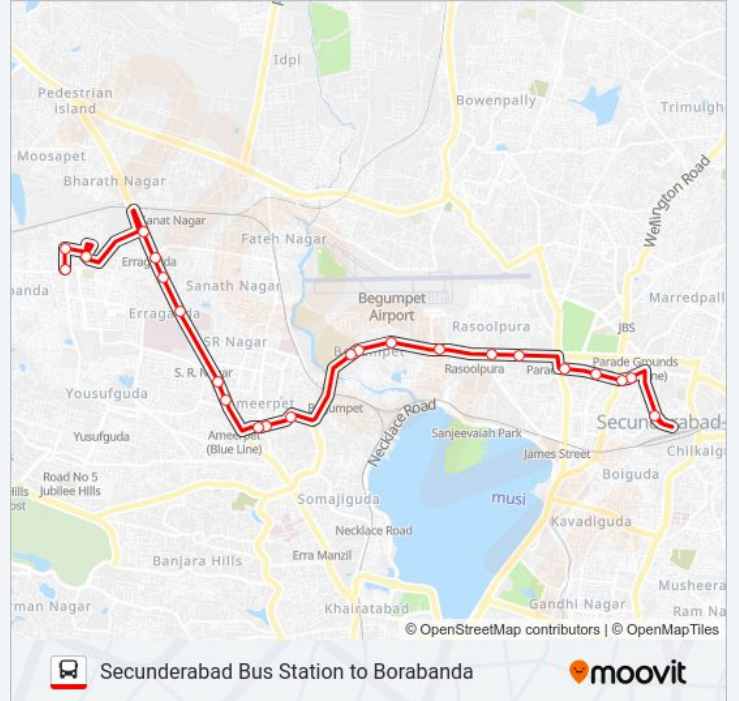

Sd Road

Swapnalok Complex

Patny Center Rio Point

Navketan Complex Clock Tower

Secunderabad Bus Station (Gurudwara)

10F bus time schedules and route maps are available in an offline PDF at moovitapp.com. Use the Moovit App to see live bus times, train schedule or subway schedule, and step-by-step directions for all public transit in Hyderabad.

© 2024 Moovit - All Rights Reserved