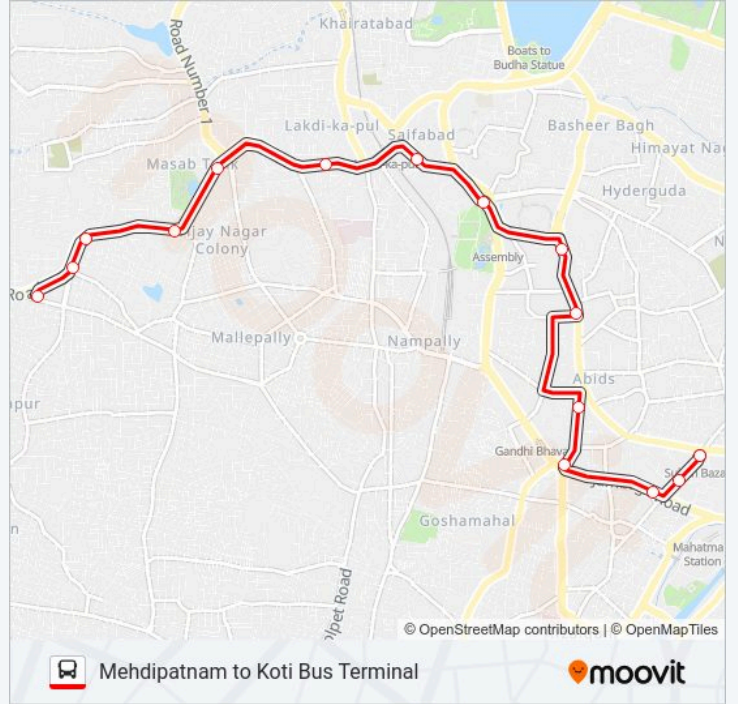

118

Mehdipatnam to Koti Bus Terminal

Get The App

The 118 bus line (Mehdipatnam to Koti Bus Terminal) has 2 routes. For regular weekdays, their operation hours are:
(1) Koti Bus Terminal: 08:37 - 21:40(2) Mehdipatnam: 09:44 - 22:42
Use the Moovit App to find the closest 118 bus station near you and find out when is the next 118 bus arriving.

118 bus Time Schedule

Koti Bus Terminal Route Timetable:

Sunday	08:37 - 21:40
Monday	08:37 - 21:40
Tuesday	08:37 - 21:40
Wednesday	08:37 - 21:40
Thursday	08:37 - 21:40
Friday	08:37 - 21:40
Saturday	08:37 - 21:40

118 bus Info

Direction: Koti Bus Terminal

Stops: 17

Trip Duration: 17 min

Line Summary:

Direction: Mehdiapatnam

15 stops

[VIEW LINE SCHEDULE](#)

118 bus Info

Direction: Mehdiapatnam

Stops: 15

Trip Duration: 18 min

Line Summary:

118 bus time schedules and route maps are available in an offline PDF at moovitapp.com. Use the Moovit App to see live bus times, train schedule or subway schedule, and step-by-step directions for all public transit in Hyderabad.