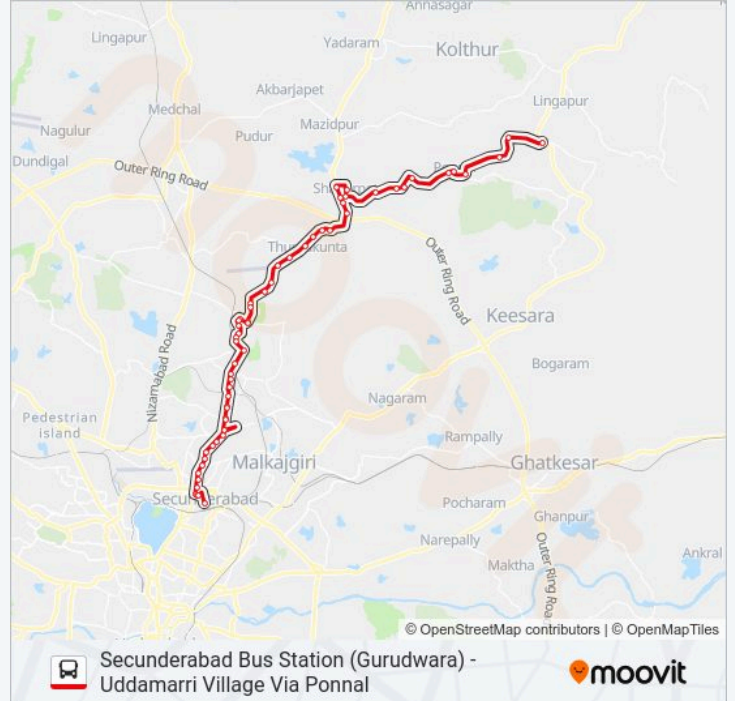

Sports School

Devarayamjal Shameerpet

Hakimpet

C.I.S.F.Hakimpet

Koteshwar Temple

Water Tank Risala

Risala Bazar

Risala Bazar

Risala Bazar

Risala Bazar

Sadhana Mandir

Cantonment Hospital

Bollaram

Bolaram Bazar Railway Station

Lakadawala

Rythu Bazar Bus Stop

Alwal Bus Stop

Ram Nagar – Alwal

Lothkunta Bus Stop

Family Quarter Bus Stop

Mceme

Eme Bus Stop

Lalbazar

Sri Nagar (Lal Bazar)

Tirumalgherry Bus Stop

Trimulgherry X Road

Hanuman Temple (Tirumalgherry)

Tirumalagiri

Karkhana Temple Arch

Karkhana

Vikrampuri

H.P.S. High School Vikrampuri