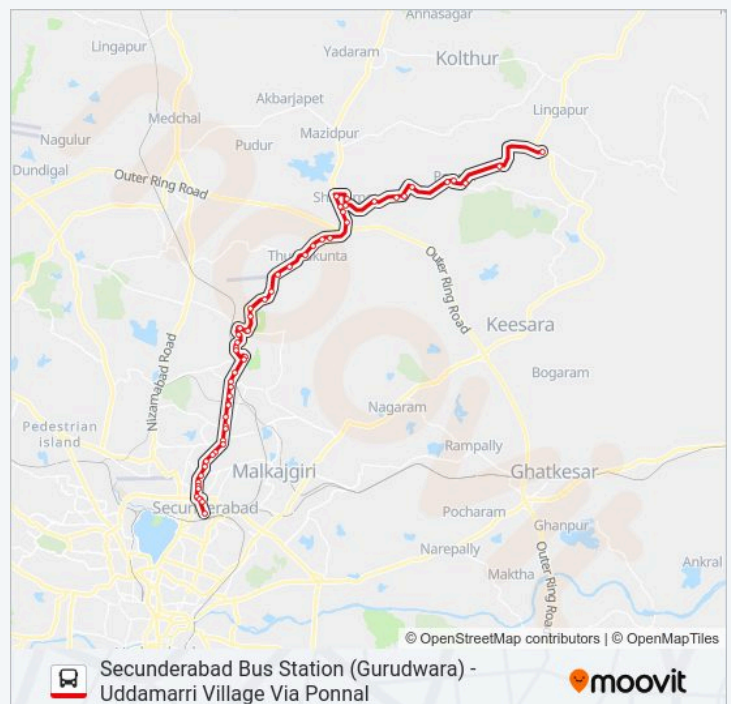

211B bus Info

Direction: Uddamarri Village Via Ponnal

Stops: 58

Trip Duration: 84 min

Line Summary:

Lakadawala

Bollaram

Bolaram Bazar Railway Station