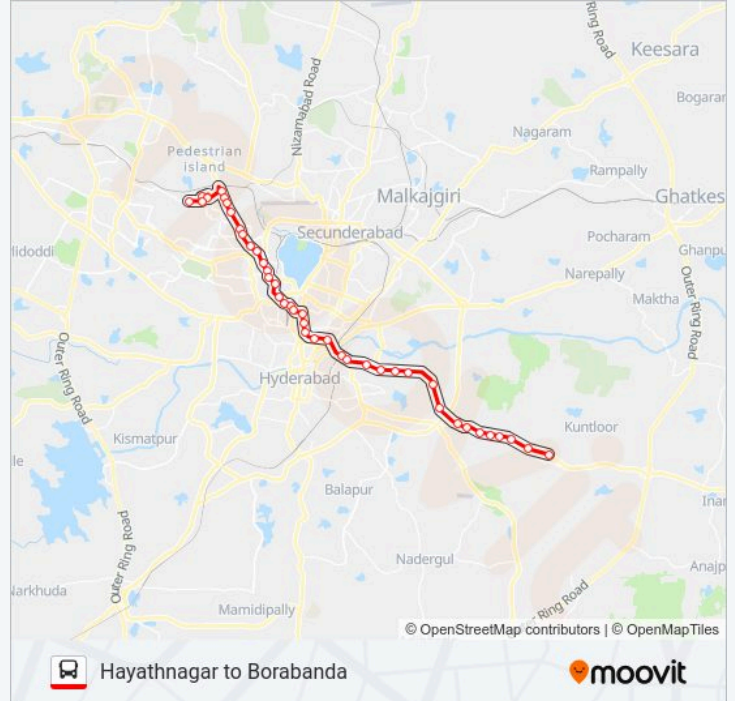

 **158F/299**

Hayathnagar to Borabanda

[Get The App](#)

The 158F/299 bus line (Hayathnagar to Borabanda) has 2 routes. For regular weekdays, their operation hours are: (1) Hayath Nagar Bus Station: 20:21(2) Motinagar Bus Stop: 07:25
Use the Moovit App to find the closest 158F/299 bus station near you and find out when is the next 158F/299 bus arriving.

158F/299 bus Time Schedule

Hayath Nagar Bus Station Route Timetable:

Sunday	20:21
Monday	20:21
Tuesday	20:21
Wednesday	20:21
Thursday	20:21
Friday	20:21
Saturday	20:21

158F/299 bus Info**Direction:** Hayath Nagar Bus Station**Stops:** 41**Trip Duration:** 58 min**Line Summary:**

Autonagar

High Court Colony

Hayathnagar Depot

Hayath Nagar

Direction: Motinagar Bus Stop

48 stops

[VIEW LINE SCHEDULE](#)

Hayathnagar Bus Station