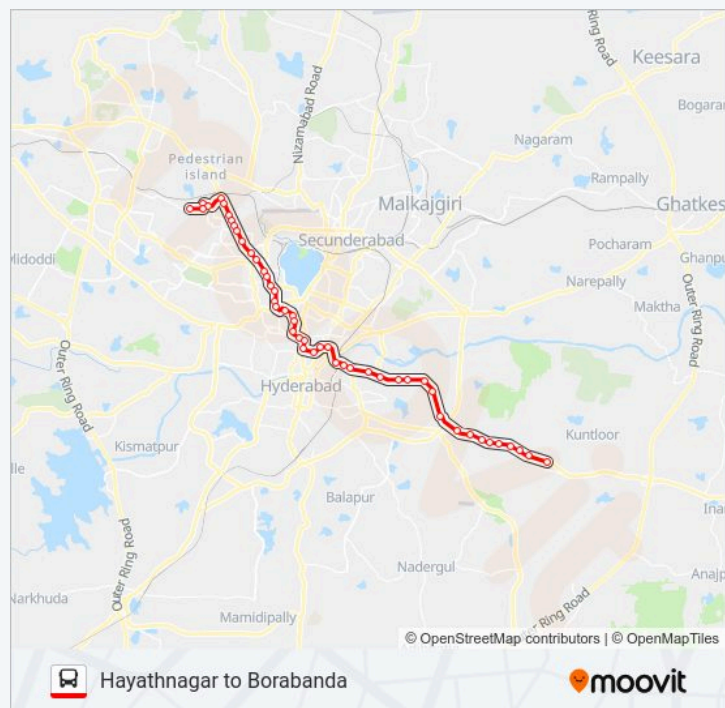

L.B Nagar Metro Station

Dwaraka Nagar / Ashtalakshmi Temple

Pvt Market

Chaitanyapuri

Dilsukhnagar Bus Station (Opposite Side)

T.V.Tower / Moosaram Bagh

Malakpet Super Bazar

Yashoda Hospital

Nalgonda X Roads

Chaderghat

Koti Womens College

Koti Bus Terminal

Koti

Mozamjahi Market (Gandhi Bhavan)

Abids (G.P.O.)

Nampally Station Road Bus Stop

Nampally

Nampally Grand Plaza

Assembly

Lakdikapul Metro Station

Lakdikapul

Chintal Basti

Khairtabad

Eenadu

Erramanzil

Nims Bus Stop

Panjagutta Colony Bus Stop

Ameerpet Bus Stop

Mythrivanam

S.R.Nagar

E.S.I.Hospital

E.S.I.Hospital Metro Station

Trip Duration: 84 min
Line Summary: