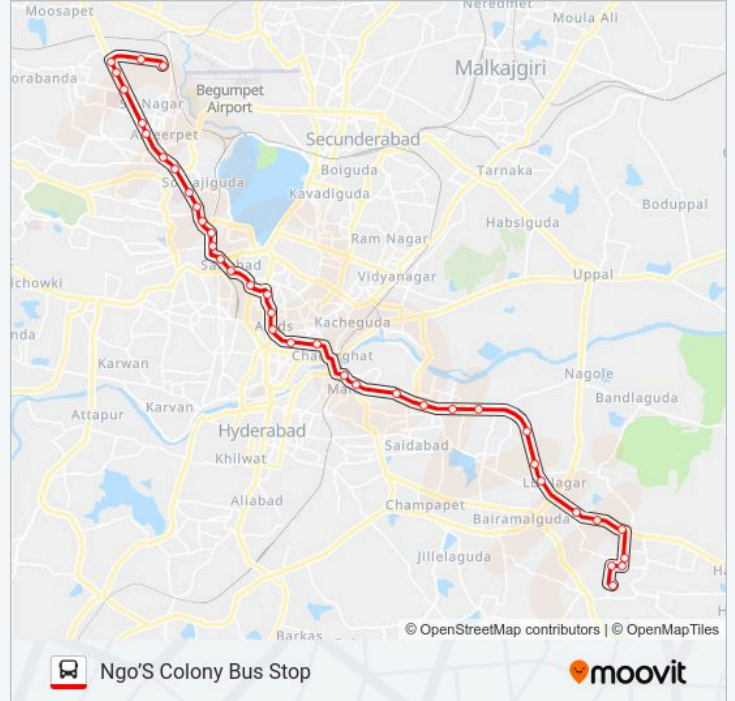

### 158V bus Info

**Direction:** Ngo'S Colony Bus Stop

**Stops:** 38

**Trip Duration:** 57 min

**Line Summary:**

Koti Womens College

Chaderghat Bus Stop

Yashoda Hospital

Chintalkunta

Panama Godown

Ganesh Temple

Red Tank

Government Hospital

N.G.O's Colony

**Direction: Sanath Nagar Bus Depot**

42 stops

**158V bus Info**

**Direction:** Sanath Nagar Bus Depot

**Stops:** 42

**Trip Duration:** 61 min

**Line Summary:**

T.V.Tower / Moosaram Bagh

Malakpet Super Bazar

Yashoda Hospital