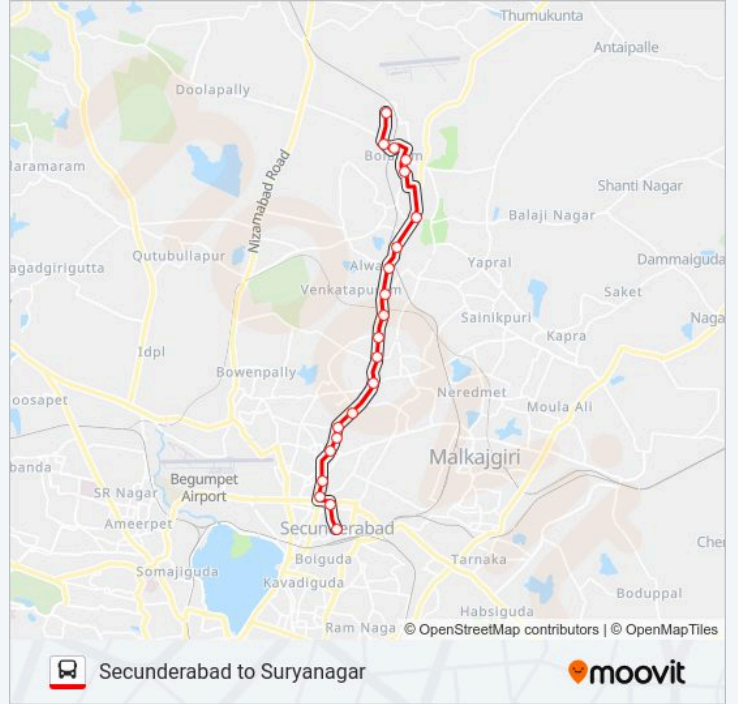

22M bus Info

Direction: Secunderabad (Medchal)

Stops: 21

Trip Duration: 31 min

Line Summary:

Direction: Suryanagar

20 stops

[VIEW LINE SCHEDULE](#)