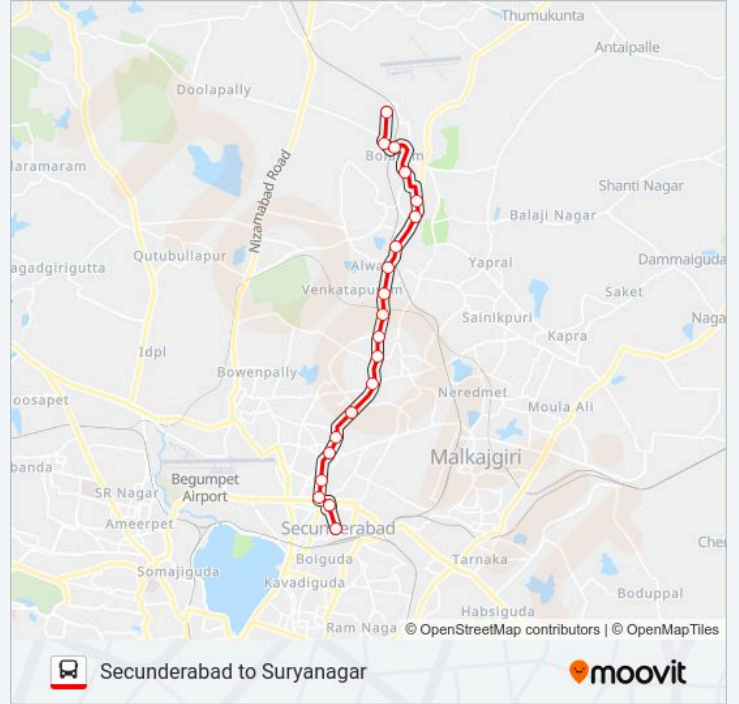

22M bus Info

Direction: Suryanagar

Stops: 20

Trip Duration: 35 min

Line Summary:

Sharan Nagar

A.R.K.Homes Sarannagar

22M bus time schedules and route maps are available in an offline PDF at moovitapp.com. Use the Moovit App to see live bus times, train schedule or subway schedule, and step-by-step directions for all public transit in Hyderabad.