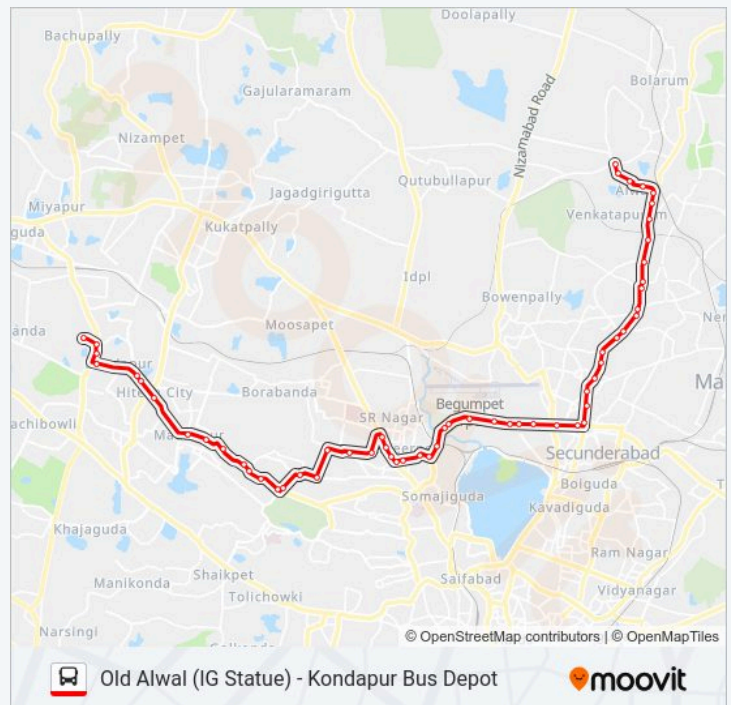

**Direction: Old Alwal (Ig Statue)**

58 stops

[VIEW LINE SCHEDULE](#)

- Kondapur Bus Depot
- Kondapur X Road
- Paulo Travels
- Kondapur
- Hitex Kaman
- Shilparamam Bus Stop
- Hitech City
- Madhapur Petrol Pump
- Madhapur Police Station Bus Stop
- Live Life Hospital
- Rainbow Park
- Peddamma Temple Bus Stop
- Usha Kiran Movies
- Jubilee Check Post
- Jubli Check Post Chiranjeevi Eye Bank
- Venkatagiri
- Srinagar X Road / Indira Nagar X Road
- Yousufguda Checkpost
- Yousufguda Basti
- State Home
- S.R.Nagar
- Mythrivanam
- Ameerpet Metro Station
- Ameerpet Elephant House
- Ameerpet
- Lal Bungalow Ameerpet
- Greenlands Bus Stop
- Begumpet Railway Station North

**10H/25I bus Time Schedule**

Old Alwal (Ig Statue) Route Timetable:

Sunday	10:00
Monday	10:00
Tuesday	10:00
Wednesday	10:00
Thursday	10:00
Friday	10:00
Saturday	10:00

**10H/25I bus Info**

**Direction:** Old Alwal (Ig Statue)

**Stops:** 58

**Trip Duration:** 66 min

**Line Summary:**

Begumpet Hps Gate1

Begumpet Bus Stop

Begumpet

Prakash Nagar

Begumpet / Prakash Nagar