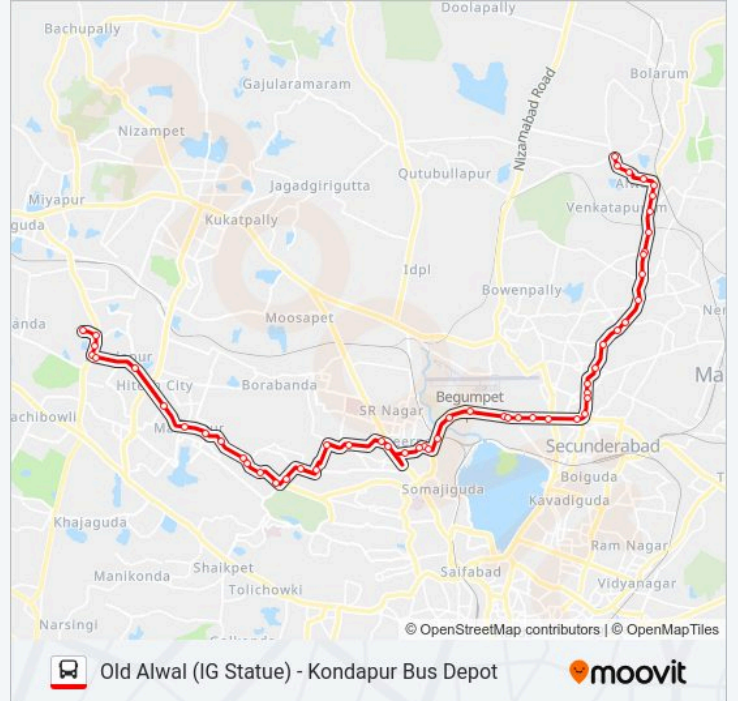

**Direction: Old Alwal (Ig Statue)**

58 stops

[VIEW LINE SCHEDULE](#)

- Kondapur Bus Depot
- Kondapur X Road
- Paulo Travels
- Kondapur
- Hitex Kaman
- Shilparamam Bus Stop
- Hitech City
- Madhapur Petrol Pump
- Madhapur Police Station Bus Stop
- Live Life Hospital
- Rainbow Park
- Peddamma Temple Bus Stop
- Usha Kiran Movies
- Jubilee Check Post
- Jubli Check Post Chiranjeevi Eye Bank
- Venkatagiri
- Srinagar X Road / Indira Nagar X Road
- Yousufguda Checkpost
- Yousufguda Basti
- State Home
- S.R.Nagar
- Mythrivanam
- Ameerpet Metro Station
- Ameerpet Elephant House
- Ameerpet
- Lal Bungalow Ameerpet
- Greenlands Bus Stop
- Begumpet Railway Station North