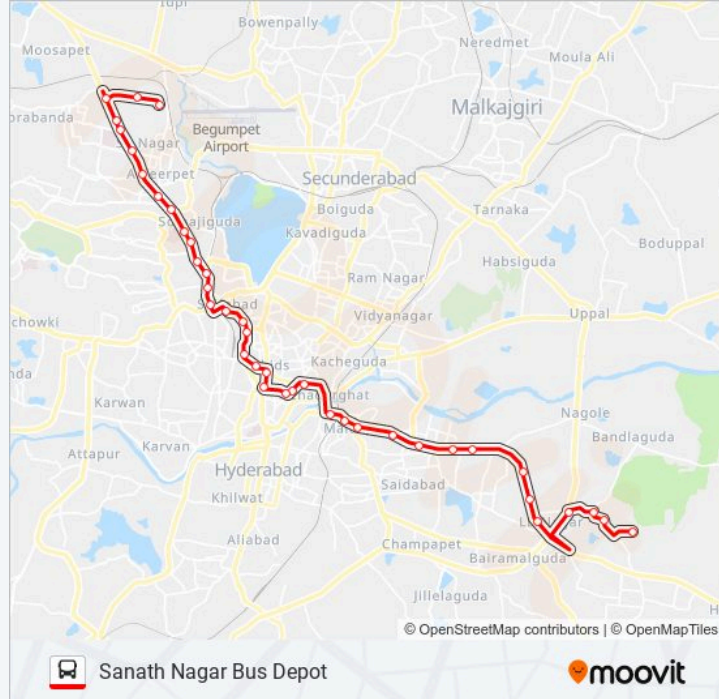

 158D/L

Sahara Estates

Get The App

The 158D/L bus line (Sahara Estates) has 2 routes. For regular weekdays, their operation hours are:

(1) Sahara Estates: 10:00(2) Sanath Nagar Bus Depot: 10:00

Use the Moovit App to find the closest 158D/L bus station near you and find out when is the next 158D/L bus arriving.

158D/L bus Time Schedule

Sahara Estates Route Timetable:

Sunday	10:00
Monday	10:00
Tuesday	10:00
Wednesday	10:00
Thursday	10:00
Friday	10:00
Saturday	10:00

158D/L bus Info**Direction:** Sahara Estates**Stops:** 37**Trip Duration:** 55 min**Line Summary:**

Khairtabad

Eenadu

Erramanzil

Nims Bus Stop

Panjagutta Colony Bus Stop

Ameerpet Bus Stop

Mythrivanam

S.R.Nagar

E.S.I.Hospital Metro Station

Erragadda F.C.I.

Erragadda

Sanath Nagar Police Station

Sanath Nagar Bus Depot

158D/L bus time schedules and route maps are available in an offline PDF at moovitapp.com. Use the Moovit App to see live bus times, train schedule or subway schedule, and step-by-step directions for all public transit in Hyderabad.