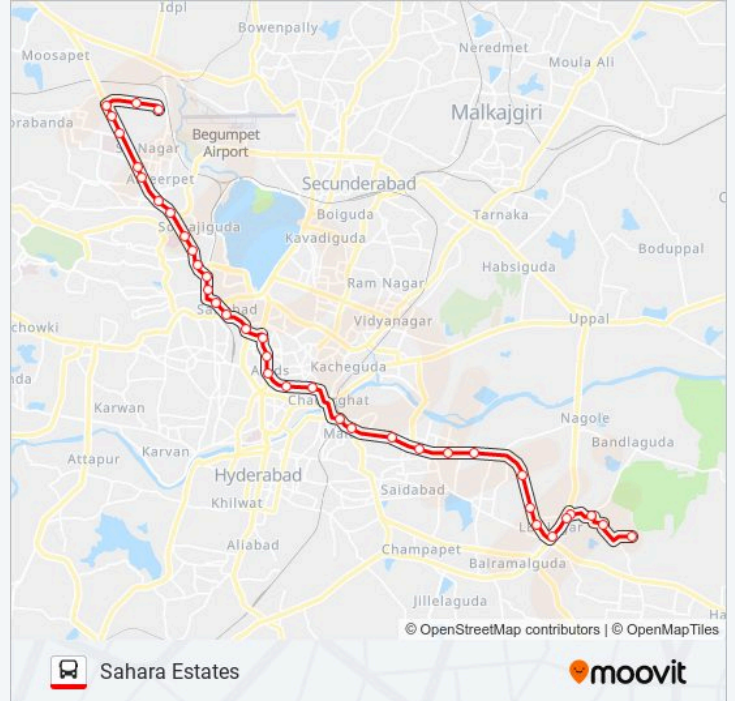

Direction: Sanath Nagar Bus Depot

39 stops

[VIEW LINE SCHEDULE](#)

Sahara Estates

Mansoorabad Cross

Mansoorabad 1

Kamineni Hospital Bus Stop

L.B Nagar Metro Station