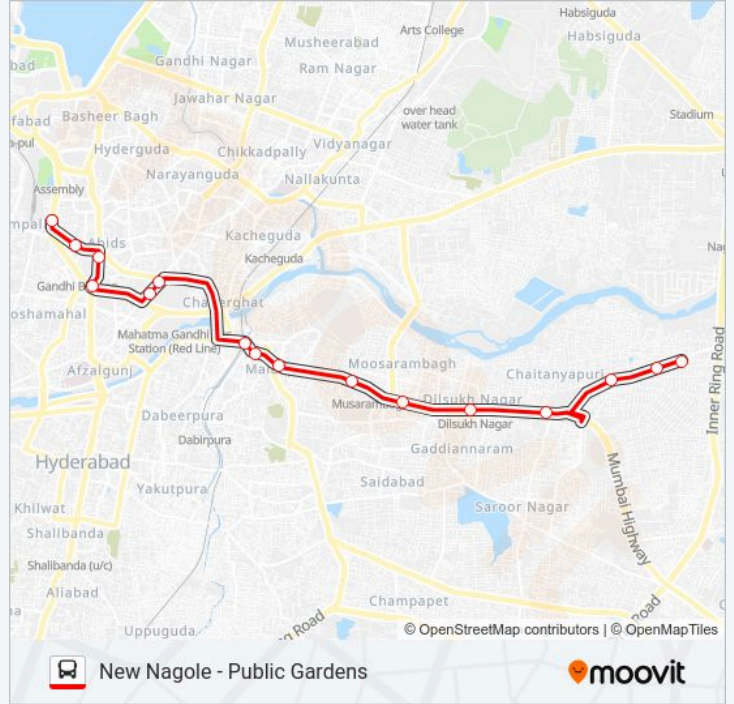

96N bus time schedules and route maps are available in an offline PDF at moovitapp.com. Use the Moovit App to see live bus times, train schedule or subway schedule, and step-by-step directions for all public transit in Hyderabad.

© 2024 Moovit - All Rights Reserved