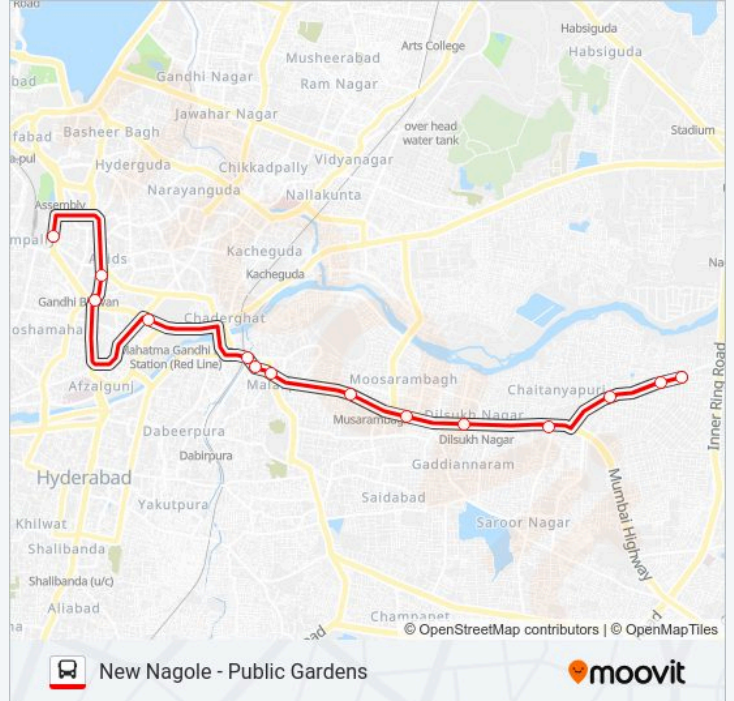

96N

New Nagole - Public Gardens

Get The App

The 96N bus line (New Nagole - Public Gardens) has 2 routes. For regular weekdays, their operation hours are:
(1) New Nagole: 10:00(2) Public Gardens Bus Stop: 10:00
Use the Moovit App to find the closest 96N bus station near you and find out when is the next 96N bus arriving.

Direction: New Nagole

14 stops

[VIEW LINE SCHEDULE](#)

- Nampally
- Abids (G.P.O.)
- Mozamjahi Market (Gandhi Bhavan)
- Putili Bowli
- Chaderghat Bus Stop
- Nalgonda X Roads
- Yashoda Hospital
- Malakpet Super Bazar
- T.V.Tower / Moosaram Bagh
- Dilsukhnagar
- Fruit Market / Shalini Theatre
- Sbi Colony
- Mohan Nagar
- New Nagole

96N bus Time Schedule

New Nagole Route Timetable:

Sunday	10:00
Monday	10:00
Tuesday	10:00
Wednesday	10:00
Thursday	10:00
Friday	10:00
Saturday	10:00

96N bus Info

Direction: New Nagole

Stops: 14

Trip Duration: 22 min

Line Summary:

Direction: Public Gardens Bus Stop

16 stops

[VIEW LINE SCHEDULE](#)

- New Nagole
- Mohan Nagar
- Sbi Colony
- Chaitanyapuri Metro Station
- Dilsukhnagar Bus Station (Opposite Side)
- T.V.Tower / Moosaram Bagh
- Malakpet Super Bazar
- Yashoda Hospital
- Nalgonda X Roads
- Chaderghat Bus Stop
- Koti Bus Terminal
- Koti
- Mozamjahi Market (Gandhi Bhavan)
- Abids (G.P.O.)
- Nampally Station Road Bus Stop
- Nampally