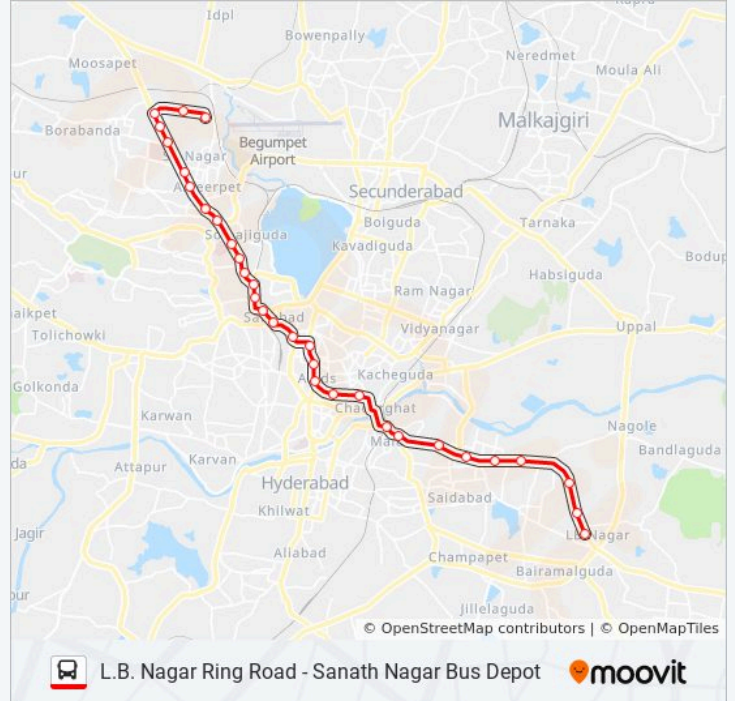

Use the Moovit App to find the closest 158L bus station near you and find out when is the next 158L bus arriving.

Direction: L.B. Nagar Ring Road

31 stops

[VIEW LINE SCHEDULE](#)

Sanath Nagar Bus Depot
Sanath Nagar Police Station
Erragadda
Erragadda F.C.I.
E.S.I.Hospital Metro Station
S.R.Nagar
Mythrivanam
Ameerpet Bus Stop
Panjagutta Colony Bus Stop
Nims
Erramanzil
Eenadu
Khairatabad Bus Stop
Shaadan College
Lakdikapul
Lakdikapul Metro Station
Assembly
Nizam College
Abids
Abids (Big Bazar)
Bank Street Koti

158L bus Time Schedule

L.B. Nagar Ring Road Route Timetable:

Sunday	10:00
Monday	10:00
Tuesday	10:00
Wednesday	10:00
Thursday	10:00
Friday	10:00
Saturday	10:00

158L bus Info

Direction: L.B. Nagar Ring Road

Stops: 31

Trip Duration: 47 min

Line Summary:

Koti Womens College

Chaderghat Bus Stop

Yashoda Hospital

Malakpet Super Bazar

T.V.Tower / Moosaram Bagh

Dilsukhnagar

Chaitanyapuri

Kothapet

N.T.R Market

L.B Nagar Metro Station

Direction: Sanath Nagar Bus Depot

35 stops

[VIEW LINE SCHEDULE](#)