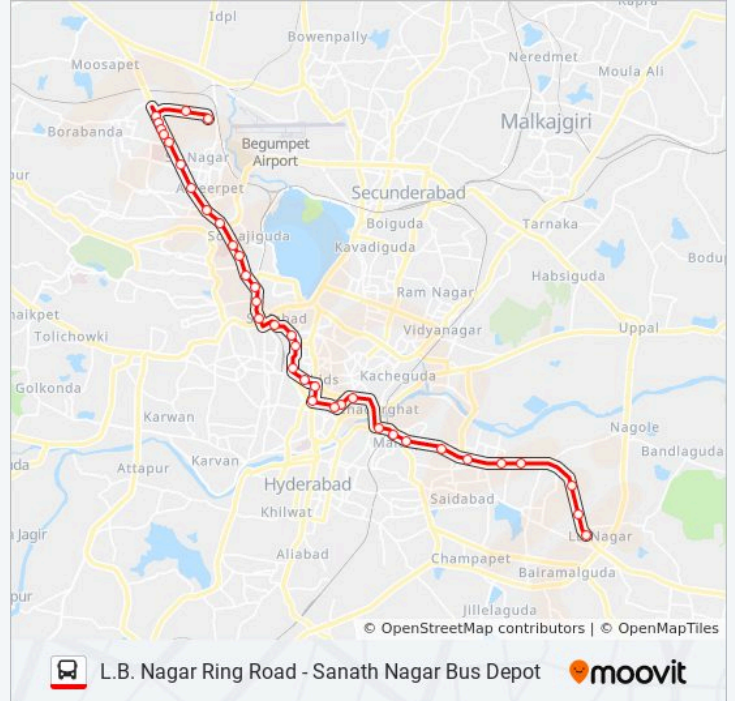

Assembly

Lakdikapul Metro Station

Lakdikapul

Chintal Basthi Bus Stop

Khairtabad

Eenadu

Erramanzil

Nims Bus Stop

Panjagutta Colony Bus Stop

Ameerpet Bus Stop

Mythrivanam

S.R.Nagar

E.S.I.Hospital Metro Station

Erragadda F.C.I.

Erragadda

Sanath Nagar Police Station

Sanath Nagar Bus Depot

158L bus time schedules and route maps are available in an offline PDF at moovitapp.com. Use the Moovit App to see live bus times, train schedule or subway schedule, and step-by-step directions for all public transit in Hyderabad.

© 2024 Moovit - All Rights Reserved