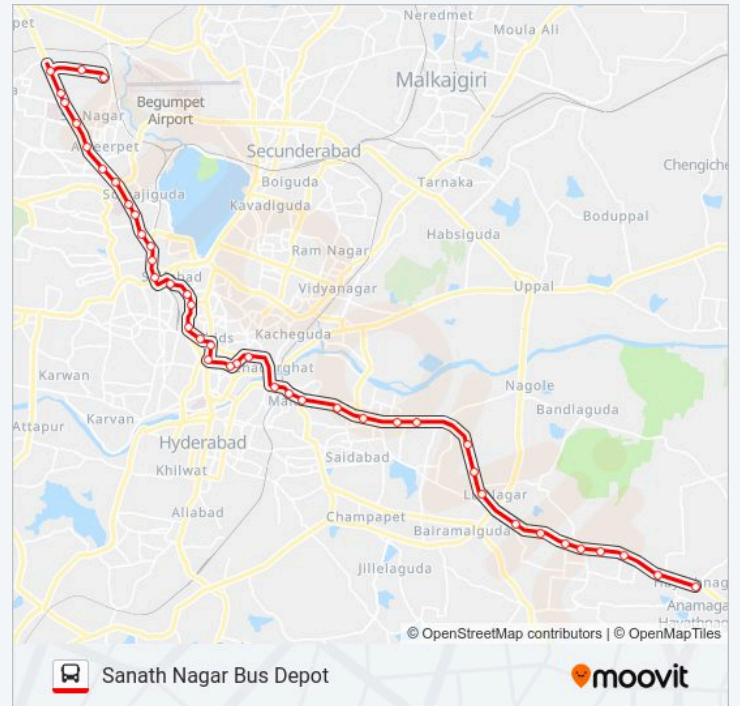

Line Summary:

Dwaraka Nagar / Ashtalakshmi Temple

Chaitanyapuri

Dilsukhnagar Bus Station (Opposite Side)

T.V.Tower / Moosaram Bagh

Malakpet Super Bazar

Yashoda Hospital

Nalgonda X Roads

Chaderghat

Shankar Mutt

Koti

Koti

Mozamjahi Market (Gandhi Bhavan)

Abids (G.P.O.)

Nampally Station Road Bus Stop

Nampally

Nampally Grand Plaza

Assembly

Lakdikapul Metro Station

Lakdikapul

Chintal Basthi Bus Stop

Khairtabad

Eenadu

Erramanzil

Nims Bus Stop

Panjagutta Colony Bus Stop

Ameerpet Bus Stop

Mythrivanam

S.R.Nagar

E.S.I.Hospital Metro Station

Erragadda F.C.I.

Erragadda

Sanath Nagar Police Station