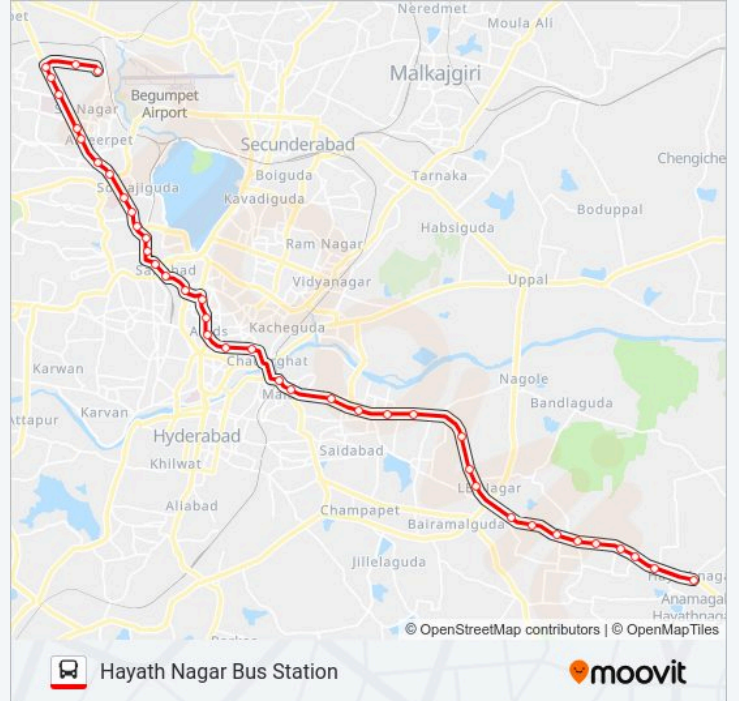

**158/299 bus Time Schedule**

Hayath Nagar Bus Station Route Timetable:

Sunday	12:55 - 21:25
Monday	12:55 - 21:25
Tuesday	12:55 - 21:25
Wednesday	12:55 - 21:25
Thursday	12:55 - 21:25
Friday	12:55 - 21:25
Saturday	12:55 - 21:25

**158/299 bus Info****Direction:** Hayath Nagar Bus Station**Stops:** 40**Trip Duration:** 56 min**Line Summary:**

Koti Womens College

Chaderghat Bus Stop

Yashoda Hospital

Malakpet Super Bazar

T.V.Tower / Moosaram Bagh

Sushma Theatre Vanasthalipuram

Autonagar

High Court Colony

Bhagyalatha

Hayathnagar Depot

Hayathnagar Bus Station

**Direction: Sanath Nagar Bus Depot**

43 stops

**158/299 bus Info**

**Direction:** Sanath Nagar Bus Depot

**Stops:** 43

**Trip Duration:** 63 min