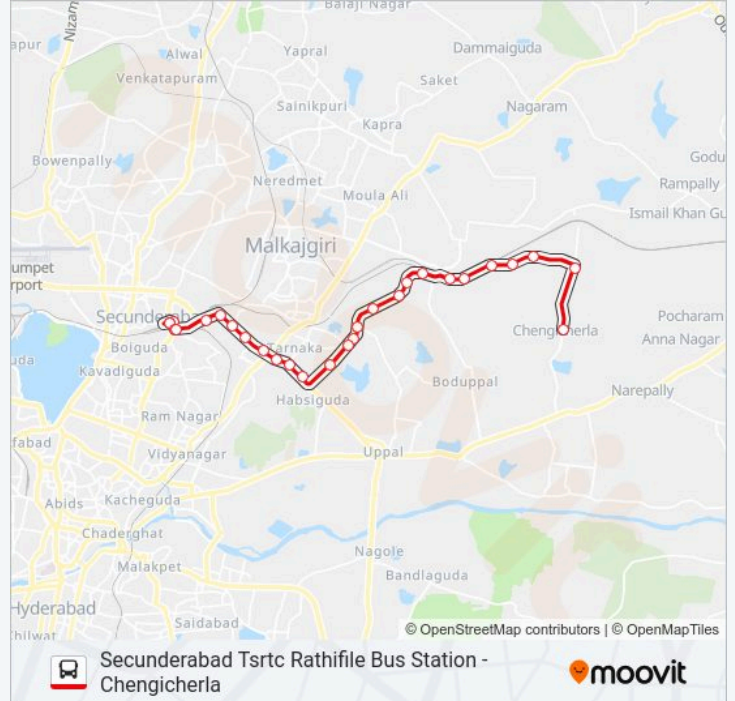

Noma Function Hall

Surya Nagar

Shakti Sai Nagar

Fci Godowns

My Home Apts

locl

Shakthi Sai Nagar Kaman

Chengicherla X Roads

Direction: Secunderabad Tsrct Rathifile Bus Station

27 stops

[VIEW LINE SCHEDULE](#)

Chengicherla

Shakthi Sai Nagar Kaman

locl Cgcl Stop

My Homes

Fci 250s Stop

Shakti Sai Nagar

Surya Nagar

Noma Function Hall

Mallapur

Janapriya

Delhi Tubes

I.D.A.Nacharam X Road

I.D.A.Nacharam X Road

Nacharam

Hmt Nagar

Habsiguda Bus Stop

Tarnaka Pushpak Bus Stop

Tarnaka

250S bus Time Schedule

Secunderabad Tsrct Rathifile Bus Station Route

Timetable:

Sunday	05:30 - 21:13
Monday	05:30 - 21:13
Tuesday	05:30 - 21:13
Wednesday	05:30 - 21:13
Thursday	05:30 - 21:13
Friday	05:30 - 21:13
Saturday	05:30 - 21:13

250S bus Info

Direction: Secunderabad Tsrct Rathifile Bus Station

Stops: 27

Trip Duration: 37 min

Line Summary: