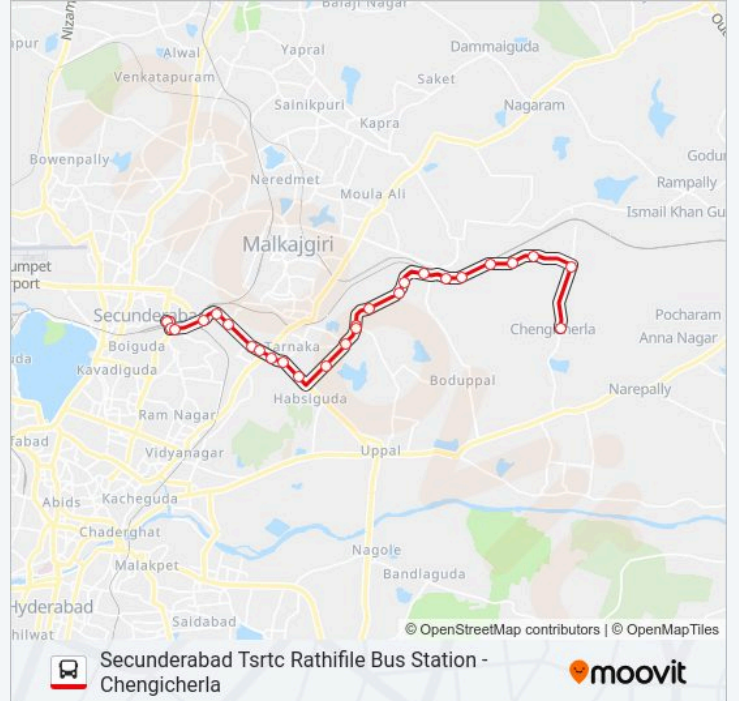

 **250S**

Secunderabad Tsrct Rathifile Bus Station - Chengicherla

Get The App

The 250S bus line (Secunderabad Tsrct Rathifile Bus Station - Chengicherla) has 2 routes. For regular weekdays, their operation hours are:

250S bus Info

Direction: Secunderabad Tsrct Rathifile Bus Station

Stops: 27

Trip Duration: 37 min

Line Summary:

Tarnaka Metro Station

Railway Degree College

Mettuguda

Mettuguda Metro Station

Alugadda Baavi South

Chilakalaguda

Secunderabad/Chilakalaguda Circle Bus Stop

Secunderabad Tsrtc Rathifile Bus Station

Secunderabad Tsrtc Rathifile Bus Station

250S bus time schedules and route maps are available in an offline PDF at moovitapp.com. Use the Moovit App to see live bus times, train schedule or subway schedule, and step-by-step directions for all public transit in Hyderabad.