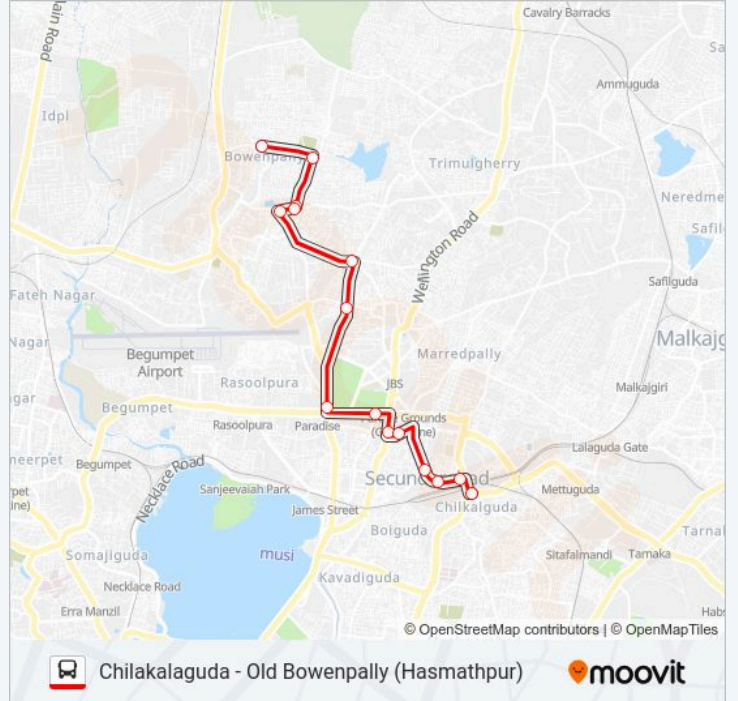

Use the Moovit App to find the closest 26N bus station near you and find out when is the next 26N bus arriving.

### Direction: Chilalguda Circle (Secunderabad)

15 stops

[VIEW LINE SCHEDULE](#)

Old Bowenpally  
Hasmathpet  
Dubai Gate  
Ashok Gardens  
Bapuji Nagar X Road  
Diamond Point  
Sikh Village  
Paradise  
Swimming Pool North  
Patni Junction  
Navketan Complex Clock Tower  
Secunderabad Bus Station (Gurudwara)  
Secunderabad Railway Station  
Secunderabad Tsrtc Rathifile Bus Station  
Secunderabad/Chilalguda Circle

### 26N bus Time Schedule

Chilalguda Circle (Secunderabad) Route Timetable:

Sunday	05:25 - 11:49
Monday	05:25 - 11:49
Tuesday	05:25 - 11:49
Wednesday	05:25 - 11:49
Thursday	05:25 - 11:49
Friday	05:25 - 11:49
Saturday	05:25 - 11:49

### 26N bus Info

**Direction:** Chilalguda Circle (Secunderabad)

**Stops:** 15

**Trip Duration:** 17 min

**Line Summary:**