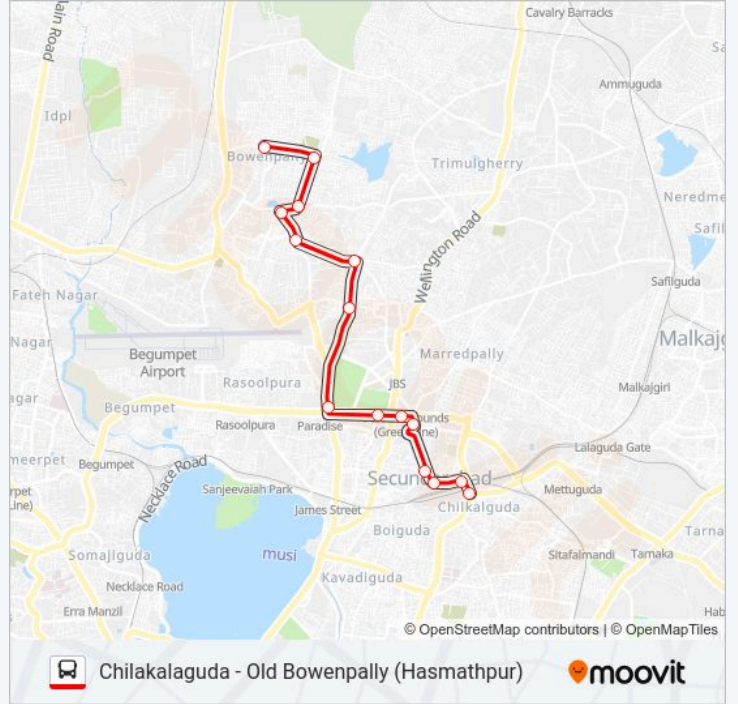

### Direction: Old Bowenpally (Hasmathpet)

15 stops

[VIEW LINE SCHEDULE](#)

- Secunderabad/Chilkalguda Circle Bus Stop
- Secunderabad Tsrtp Rathifile Bus Station
- Secunderabad Railway Station
- Secunderabad Bus Station (Gurudwara)
- Secunderabad Y.M.C.A.
- Parade Ground Metro Station
- Swimming Pool North
- Paradise
- Sikh Village
- Diamond Point
- Center Point
- Bapuji Nagar X Road
- Dubai Gate
- Hasmathpet
- Old Bowenpally

### 26N bus Time Schedule

Old Bowenpally (Hasmathpet) Route Timetable:

Sunday	04:56 - 11:20
Monday	04:56 - 11:20
Tuesday	04:56 - 11:20
Wednesday	04:56 - 11:20
Thursday	04:56 - 11:20
Friday	04:56 - 11:20
Saturday	04:56 - 11:20

### 26N bus Info

**Direction:** Old Bowenpally (Hasmathpet)

**Stops:** 15

**Trip Duration:** 19 min

**Line Summary:**

26N bus time schedules and route maps are available in an offline PDF at [moovitapp.com](https://moovitapp.com). Use the Moovit App to see live bus times, train schedule or subway schedule, and step-by-step directions for all public transit in Hyderabad.