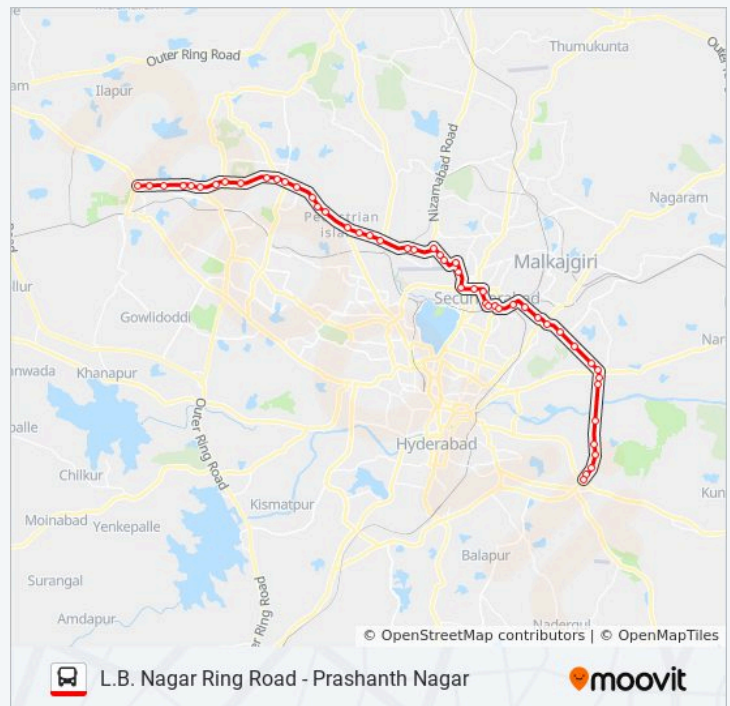

Stops: 55

Trip Duration: 88 min

Line Summary:

Niper

Balanagar X Roads / Citd

Raju Colony

Ferozeguda

Ferozeguda

Tadbund

Ashish Gardens

Chinna Thokata

186L bus Time Schedule

Lingampally Route Timetable:

Sunday	10:00
Monday	10:00
Tuesday	10:00
Wednesday	10:00
Thursday	10:00
Friday	10:00
Saturday	10:00

186L bus Info

Direction: Lingampally

Stops: 50

Trip Duration: 80 min

Line Summary:

Bowenpally X Road

Ferozeguda

Ferozeguda Bhel

Balanagar X Roads / Citd

Niper