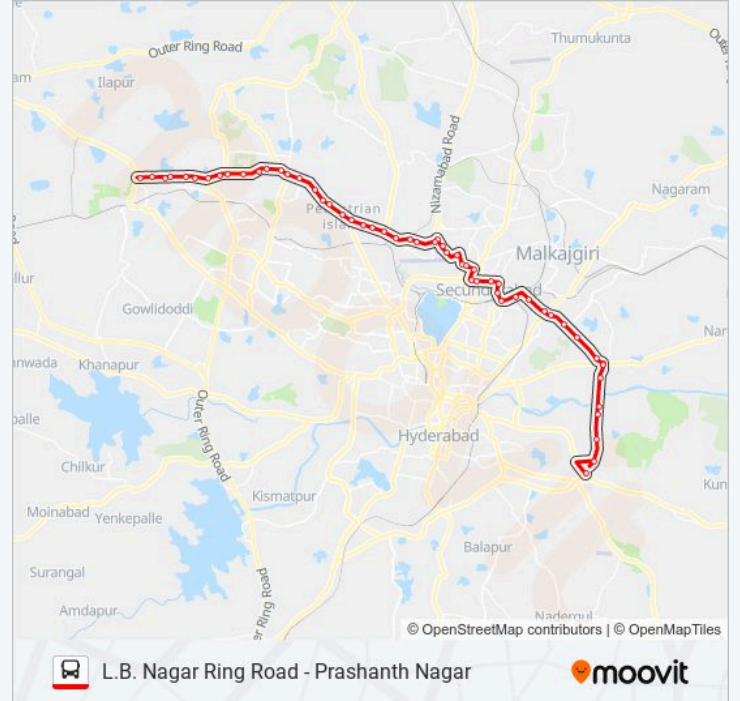

Stops: 55

Trip Duration: 88 min

Line Summary:

Niper

Balanagar X Roads / Citd

Raju Colony

Ferozeguda

Ferozeguda

Mamatha Nagar Colony

Nagole

Alkapuri

Kamineni Hospital Bus Stop

L.B Nagar

Direction: Lingampally

50 stops

[VIEW LINE SCHEDULE](#)