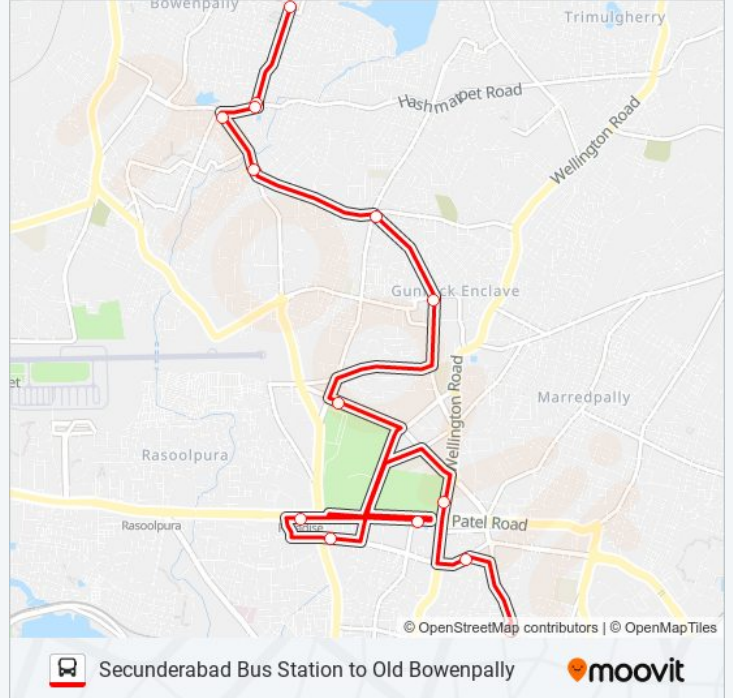

Use the Moovit App to find the closest 26M bus station near you and find out when is the next 26M bus arriving.

Direction: Hasmathpet

14 stops

[VIEW LINE SCHEDULE](#)

Secunderabad Bus Station (Gurudwara)

Clock Tower

Patny

Swimming Pool North

Paradise Metro Station

Sd Road

Balamrai

Mud Fort Bus Stop

Diamond Point

Center Point

26M bus Info

Direction: Hasmathpet

Stops: 14

Trip Duration: 18 min

Line Summary:

Direction: Secunderabad Bus Station 2

15 stops

[VIEW LINE SCHEDULE](#)