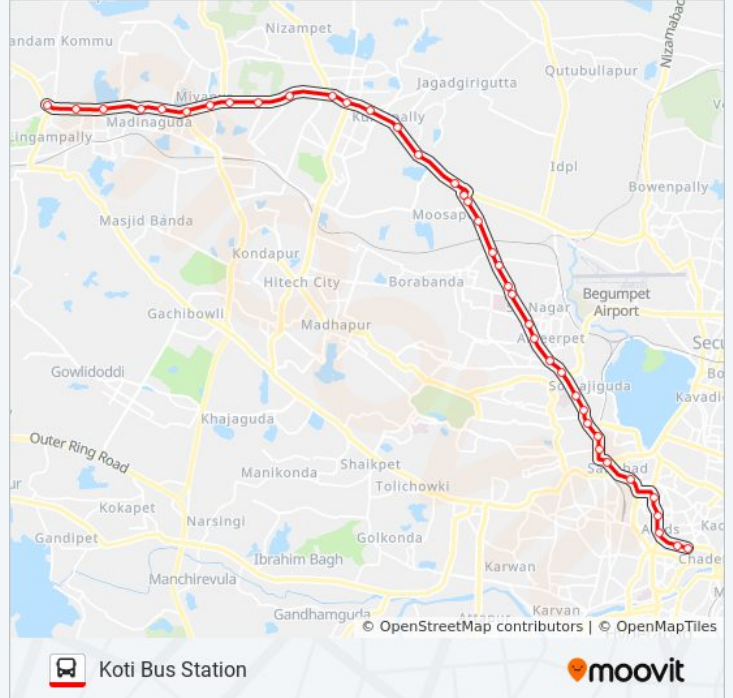

 **218L**

Koti Bus Station

Get The App

The 218L bus line (Koti Bus Station) has 2 routes. For regular weekdays, their operation hours are:

(1) Koti Bus Station: 10:00(2) Lingampally Bus Station: 10:00

Use the Moovit App to find the closest 218L bus station near you and find out when is the next 218L bus arriving.

Trip Duration: 60 min

Line Summary:

E.S.I.Hospital Metro Station

S.R.Nagar

Mythrivanam

Ameerpet Bus Stop

Panjagutta Colony Bus Stop

Nims

Erramanzil

Khairatabad Rta

Khairatabad Bus Stop

Shaadan College

Lakdikapul

Assembly

Nizam College

Abids

Abids (Big Bazar)

Bank Street Koti

Koti Bus Terminal

Direction: Lingampally Bus Station

38 stops

[VIEW LINE SCHEDULE](#)

Koti Bus Terminal

Koti