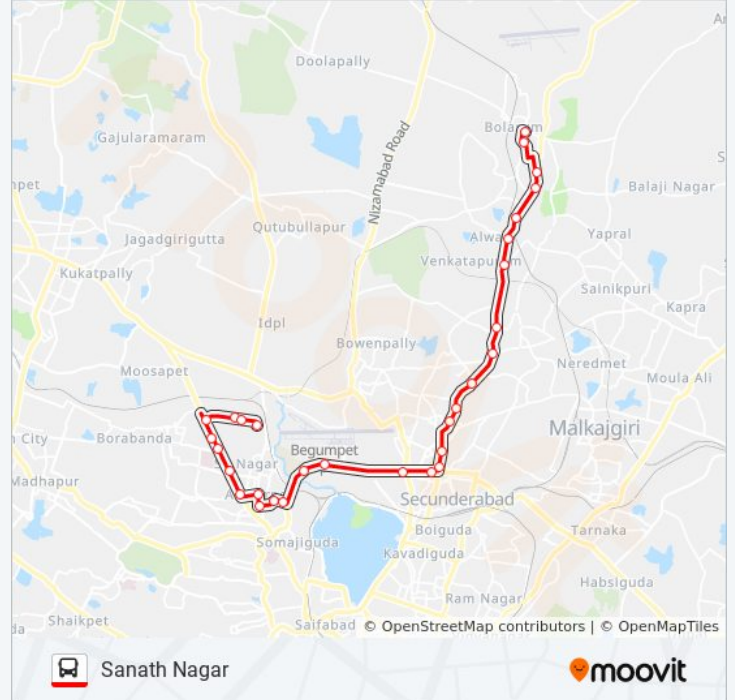

Greenlands Bus Stop

Lal Bungalow Ameerpet

Sheeshmahal Bus Stop

Satyam Theatre Cross Roads

Mythrivanam

S.R.Nagar

E.S.I.Hospital Metro Station

Erragadda F.C.I.

Erragadda

Sanath Nagar Police Station

Sanath Nagar

Sanath Nagar Bus Depot

22S bus time schedules and route maps are available in an offline PDF at moovitapp.com. Use the [Moovit App](#) to see live bus times, train schedule or subway schedule, and step-by-step directions for all public transit in Hyderabad.

[About Moovit](#) • [MaaS Solutions](#) • [Supported Countries](#) • [Mooviter Community](#)

© 2024 Moovit - All Rights Reserved

Check Live Arrival Times