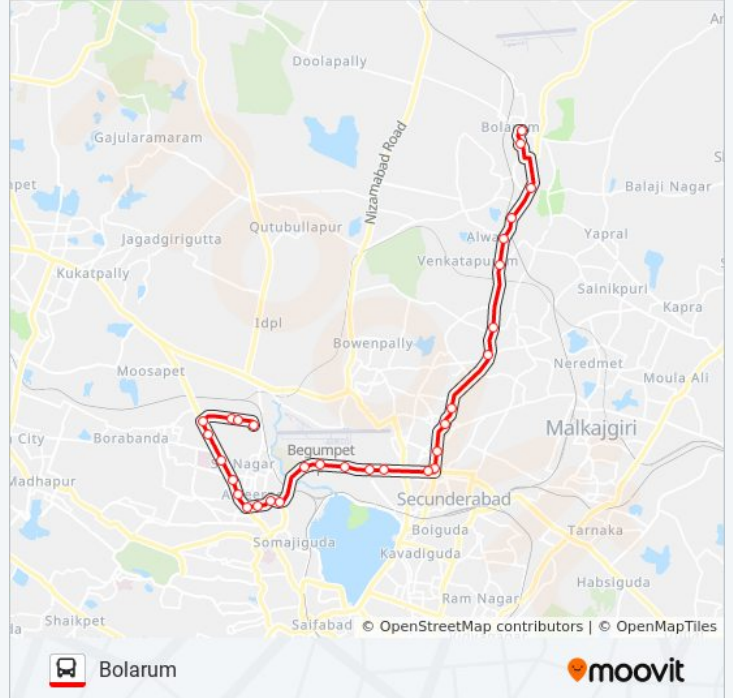

Tirumalgherry Bus Stop

Lalbazar

Lothkunta Bus Stop

Alwal Bus Station

Raithu Bazar

Bollaram

Sadhana Mandir

Risala Bazar

Direction: Sanath Nagar

30 stops

[VIEW LINE SCHEDULE](#)

Risala Bazar

Sadhana Mandir

Navabharat College Bus Stop - Bolarum

Bollaram

Rythu Bazar Bus Stop

Alwal Bus Stop

Lothkunta Bus Stop

Lalbazar

Tirumalgherry Bus Stop

Tirumalagiri

Karkhana

Vikrampuri

Jubilee Bus Station

Patny

Swimming Pool North

Paradise Metro Station

Begumpet

Begumpet Bus Stop

22S bus Time Schedule

Sanath Nagar Route Timetable:

Sunday	06:08 - 19:53
Monday	06:08 - 19:53
Tuesday	06:08 - 19:53
Wednesday	06:08 - 19:53
Thursday	06:08 - 19:53
Friday	06:08 - 19:53
Saturday	06:08 - 19:53

22S bus Info

Direction: Sanath Nagar

Stops: 30

Trip Duration: 44 min

Line Summary: