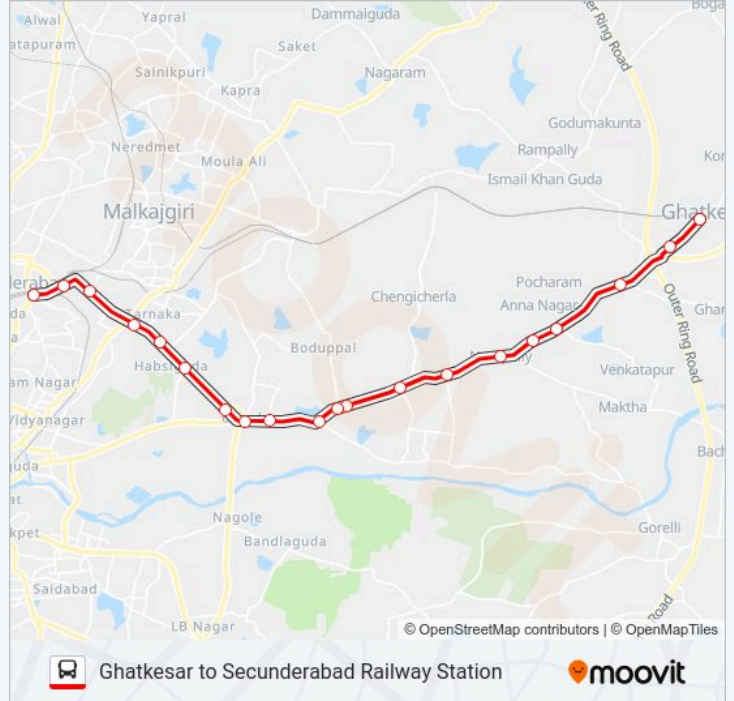

 **280**

Ghatkesar to Secunderabad Railway Station

Get The App

The 280 bus line (Ghatkesar to Secunderabad Railway Station) has 2 routes. For regular weekdays, their operation hours are:

(1) Ghatkesar Bus Stop: 06:50 - 19:45(2) Secunderabad Bus Stop: 06:20 - 20:45

Use the Moovit App to find the closest 280 bus station near you and find out when is the next 280 bus arriving.

Direction: Ghatkesar Bus Stop

20 stops

[VIEW LINE SCHEDULE](#)

Secunderabad/Chilkaiguda Circle
Alugadda Baavi South Bus Stop
Mettuguda
Tarnaka
Habsiguda
National Geophysical Research Institute (N.G.R.I)
Survey Of India
Uppal Sub Station
Uppal Bus Station
Peerjadiguda Kaman
Boduppal X Road
Uppal Bus Depot
Medipally
Central Power Research Institute
Narapally
Vijaypuri Colony
Jodimetla X Road
Annojiguda
Shiva Reddy Guda Bus Stop
Ghatkesar Bus Stop

280 bus Time Schedule

Ghatkesar Bus Stop Route Timetable:

Sunday	06:50 - 19:45
Monday	06:50 - 19:45
Tuesday	06:50 - 19:45
Wednesday	06:50 - 19:45
Thursday	06:50 - 19:45
Friday	06:50 - 19:45
Saturday	06:50 - 19:45

280 bus Info

Direction: Ghatkesar Bus Stop

Stops: 20

Trip Duration: 44 min

Line Summary:

Direction: Secunderabad Bus Stop

26 stops

[VIEW LINE SCHEDULE](#)