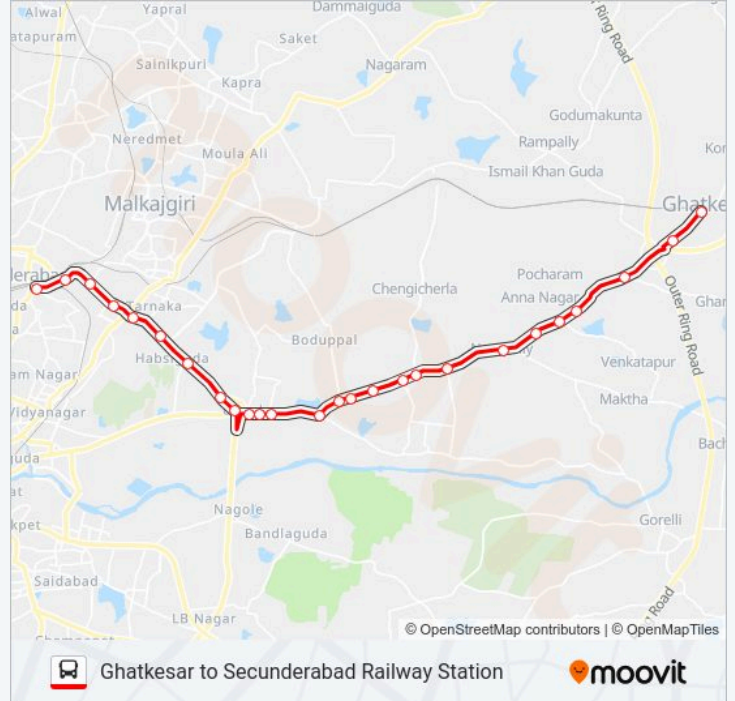

Survey Of India

National Geophysical Research Institute (Ngri)

Habsiguda Bus Stop

Tarnaka

Railway Degree College

Mettuguda

Alugadda Baavi South

Chilakalaguda

280 bus time schedules and route maps are available in an offline PDF at moovitapp.com. Use the Moovit App to see live bus times, train schedule or subway schedule, and step-by-step directions for all public transit in Hyderabad.

© 2024 Moovit - All Rights Reserved