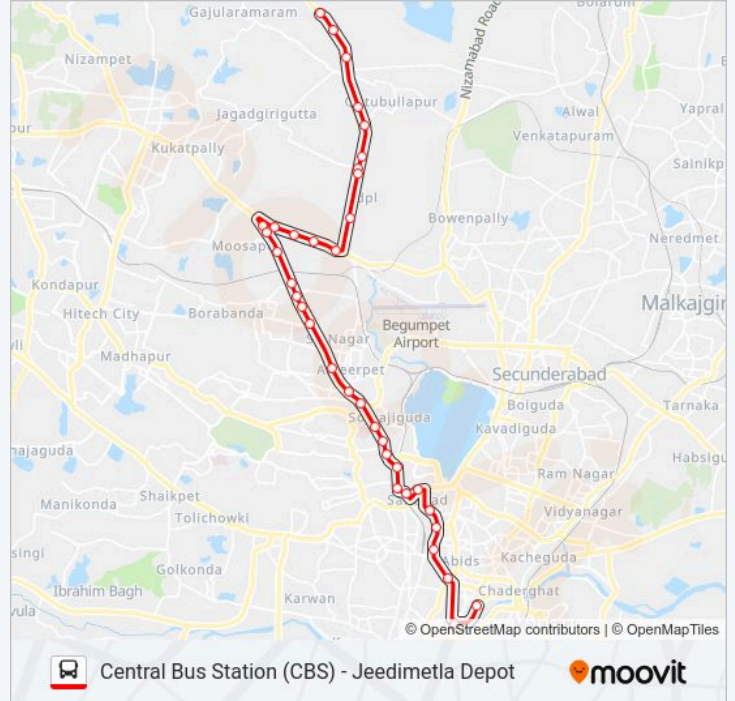

Ameerpet Bus Stop

Panjagutta Colony Bus Stop

Nims

Erramanzil

Khairatabad Rta

Khairatabad Bus Stop

Chintal Basti

Lakdikapul

Telephone Bhavan

Assembly

Nampally Grand Plaza

Nampally

Mozamjahi Market (Gandhi Bhavan)

Afzalgunj

Central Bus Station (C.B.S)

Direction: Jeedimetla Bus Depot

37 stops

[VIEW LINE SCHEDULE](#)

Central Bus Station (C.B.S)

Osmania Hospital

Mozamjahi Market (Gandhi Bhavan)

Nampally

Nampally Grand Plaza

Assembly

Lakdikapul Metro Station

Chintal Basthi Bus Stop

Khairatabad

Eenadu

Erramanzil

Nims Bus Stop

Panjagutta Colony Bus Stop

Ameerpet Bus Stop

9X bus Time Schedule

Jeedimetla Bus Depot Route Timetable:

Sunday	04:46 - 10:11
Monday	04:46 - 10:11
Tuesday	04:46 - 10:11
Wednesday	04:46 - 10:11
Thursday	04:46 - 10:11
Friday	04:46 - 10:11
Saturday	04:46 - 10:11

9X bus Info

Direction: Jeedimetla Bus Depot

Stops: 37

Trip Duration: 60 min

Line Summary: