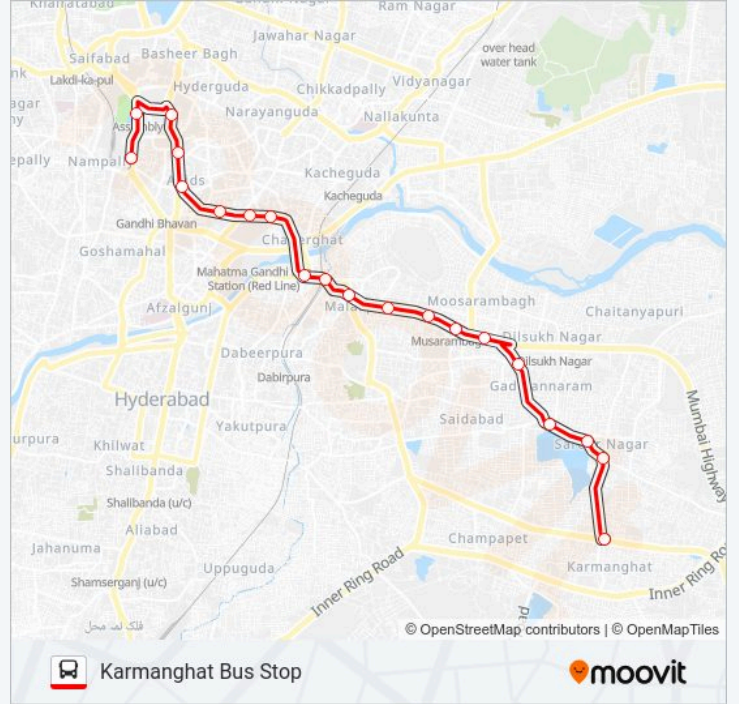

101K

Karmanghat Bus Stop

Get The App

The 101K bus line (Karmanghat Bus Stop) has 2 routes. For regular weekdays, their operation hours are:

(1) Karmanghat Bus Stop: 06:35 - 18:00(2) Nampally: 07:40 - 19:05

Use the Moovit App to find the closest 101K bus station near you and find out when is the next 101K bus arriving.

Direction: Karmanghat Bus Stop

20 stops

[VIEW LINE SCHEDULE](#)

- Nampally
- Nampally Grand Plaza
- Nizam College
- Abids
- Abids (Big Bazar)
- Bank Street Koti
- Shankar Mutt
- Koti Womens College
- Chaderghat
- Chaderghat Bus Stop
- Yashoda Hospital
- Malakpet Chermas
- Malakpet Super Bazar
- Saleem Nagar
- T.V.Tower / Moosaram Bagh
- Gaddiannaram
- Saroor Nagar Sankeshwar Bazar
- Sharada Theatre
- Saroor Nagar X Road
- Karmanghat Bus Stop

101K bus Time Schedule

Karmanghat Bus Stop Route Timetable:

Sunday	06:35 - 18:00
Monday	06:35 - 18:00
Tuesday	06:35 - 18:00
Wednesday	06:35 - 18:00
Thursday	06:35 - 18:00
Friday	06:35 - 18:00
Saturday	06:35 - 18:00

101K bus Info

Direction: Karmanghat Bus Stop

Stops: 20

Trip Duration: 32 min

Line Summary:

Direction: Nampally

25 stops

[VIEW LINE SCHEDULE](#)