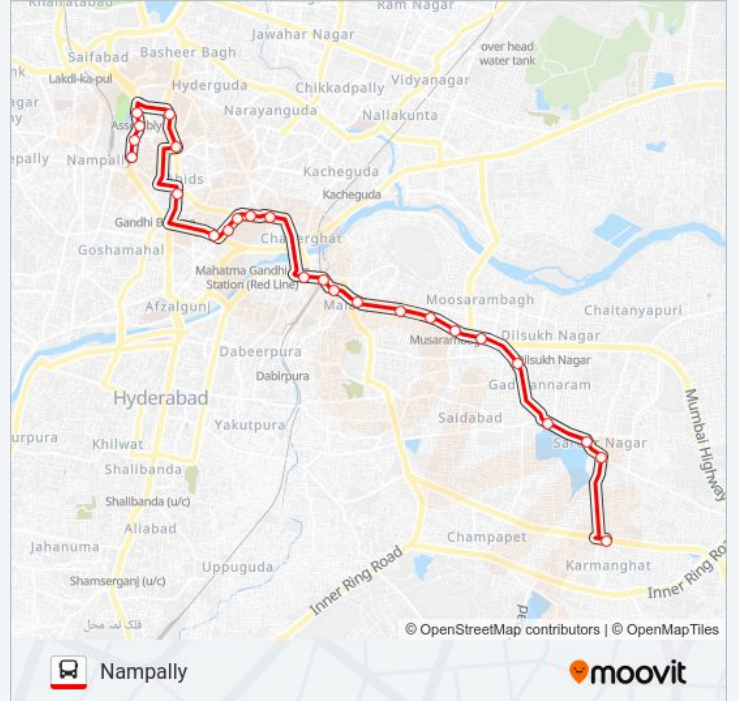

Abids (G.P.O.)

Abids

Nizam College

Nampally Grand Plaza

Nampally

Nampally Haj House

Nampally

101K bus time schedules and route maps are available in an offline PDF at moovitapp.com. Use the Moovit App to see live bus times, train schedule or subway schedule, and step-by-step directions for all public transit in Hyderabad.

© 2024 Moovit - All Rights Reserved