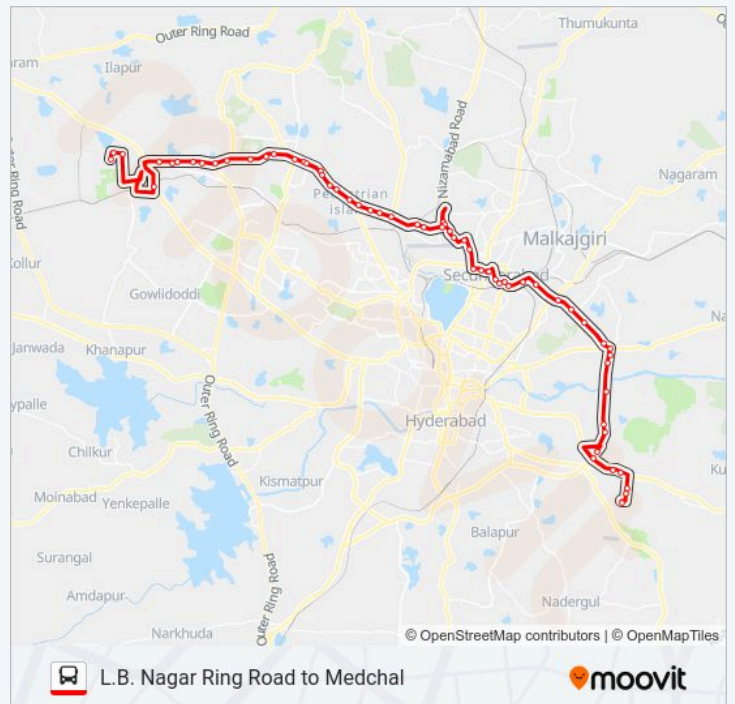

Wednesday	04:00 - 04:50
Thursday	04:00 - 04:50
Friday	04:00 - 04:50
Saturday	04:00 - 04:50

90L/229 bus Info

Direction: Ngo'S Colony Bus Stop

Stops: 62

Trip Duration: 84 min

Line Summary:

Pratap Colony

Sd Road