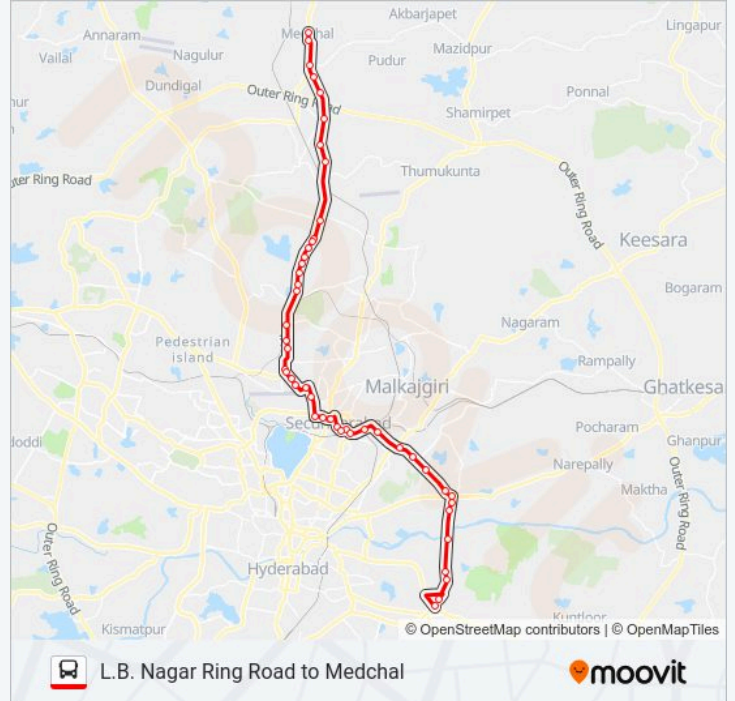

Saraswathi Nagar

Mamatha Nagar Colony

Alkapuri

Rajeev Gandhi Nagar

Central Bank Colony

L.B Nagar

Direction: Ngo'S Colony Bus Stop

62 stops

Wednesday	04:00 - 04:50
Thursday	04:00 - 04:50
Friday	04:00 - 04:50
Saturday	04:00 - 04:50

90L/229 bus Info

Direction: Ngo'S Colony Bus Stop

Stops: 62

Trip Duration: 84 min

Line Summary:

Pratap Colony

Sd Road