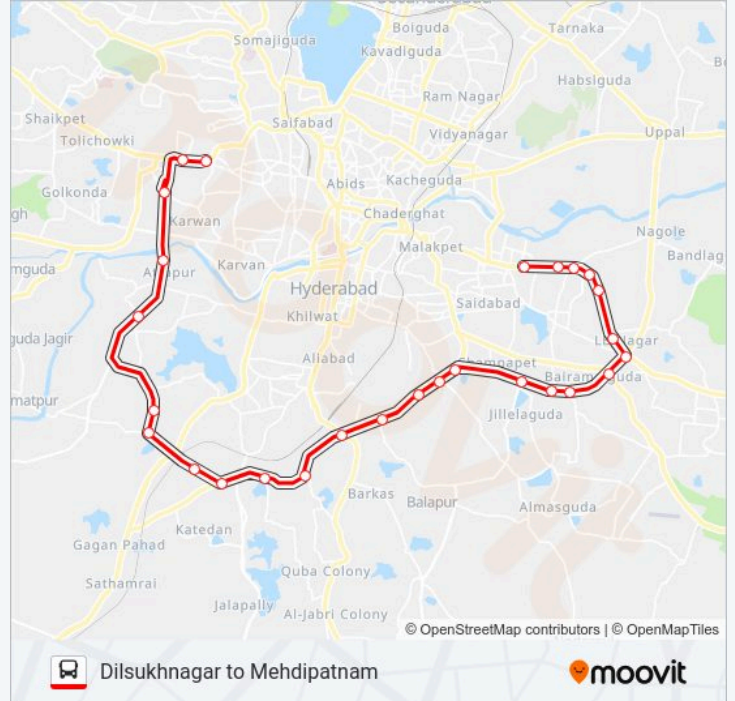

Weaker Section Colony / Shivarampally Quarters

Upperpally X Road

Attapur X Road

Laxmi Nagar

Rethi Bowli

Mehdipatnam Bus Station

Direction: Mehdipatnam

30 stops

[VIEW LINE SCHEDULE](#)

Mehdipatnam Bus Station

Rethi Bowli

Jyothi Nagar

Ring Road

Hyderguda X Road

Shiva Nagar

Upperpally X Road

Dairy Farm

Weaker Section Colony / Shivarampally Quarters

Shivarampally X Road

Aramghar X Roads

Babul Reddy Nagar

Durga Nagar Katedan

Oddamguda

Bandlaguda Chandrayangutta Stop

Kesavagiri

Chandrayanagutta

Anurag Lab Bus Stop

300D bus Time Schedule

Mehdipatnam Route Timetable:

Sunday	07:00 - 22:00
Monday	07:00 - 22:00
Tuesday	07:00 - 22:00
Wednesday	07:00 - 22:00
Thursday	07:00 - 22:00
Friday	07:00 - 22:00
Saturday	07:00 - 22:00

300D bus Info

Direction: Mehdipatnam

Stops: 30

Trip Duration: 62 min

Line Summary: